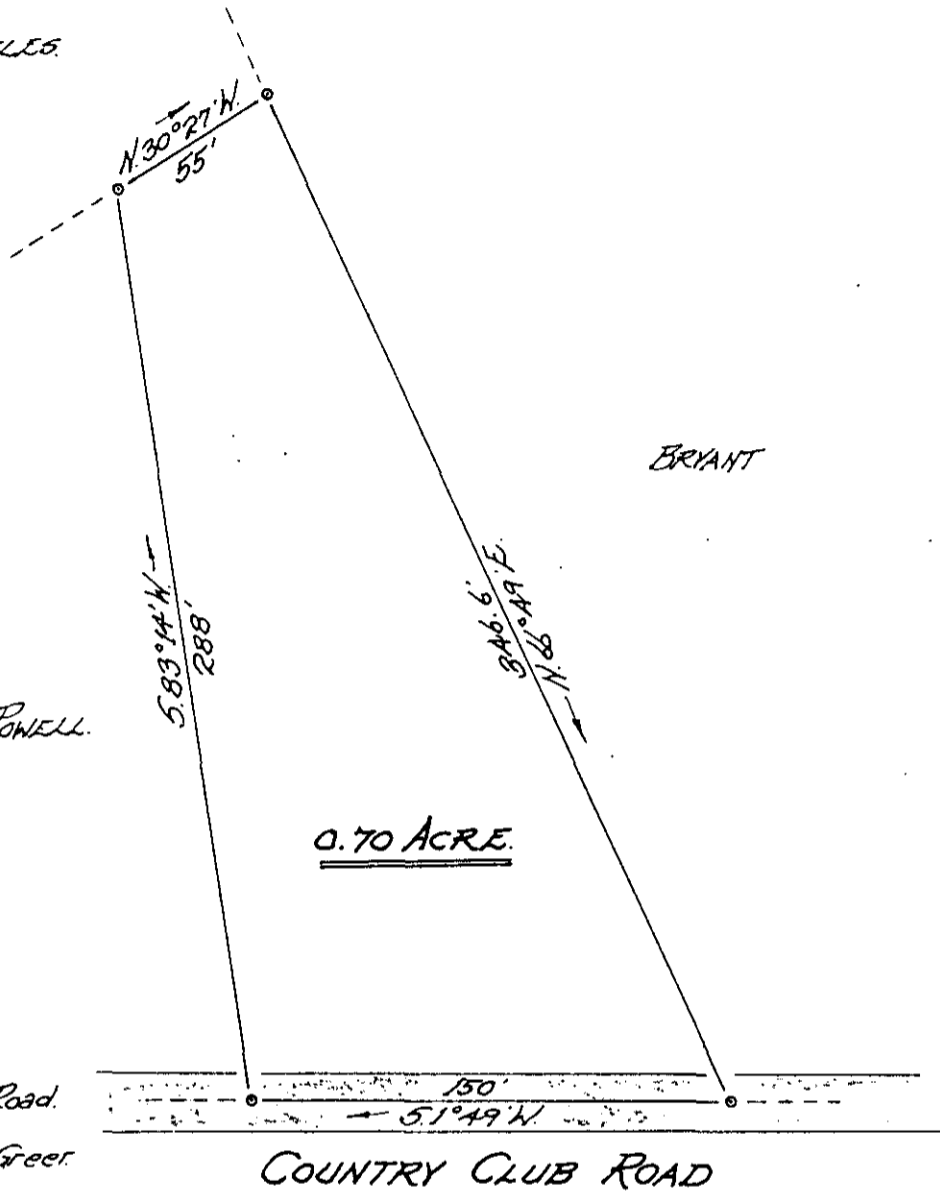

FILED  
GREENVILLE, CO. S. C.

JUN 22 11 14 AM '78

DONNIE S. TANKERSLEY  
R.M.C.

MICROFILMED

ROBERT SUTTLES

ALICE LEE POWELL

BRYANT

0.70 ACRE.

586' to C.C. Camp Road.  
← To Greer

COUNTRY CLUB ROAD

PROPERTY OF  
FRANK L. LEE JR.

Located approx 2 miles North of Greer.

GREENVILLE COUNTY,

SOUTH CAROLINA.

SCALE: 1" = 60 FEET

MAY 4 1976