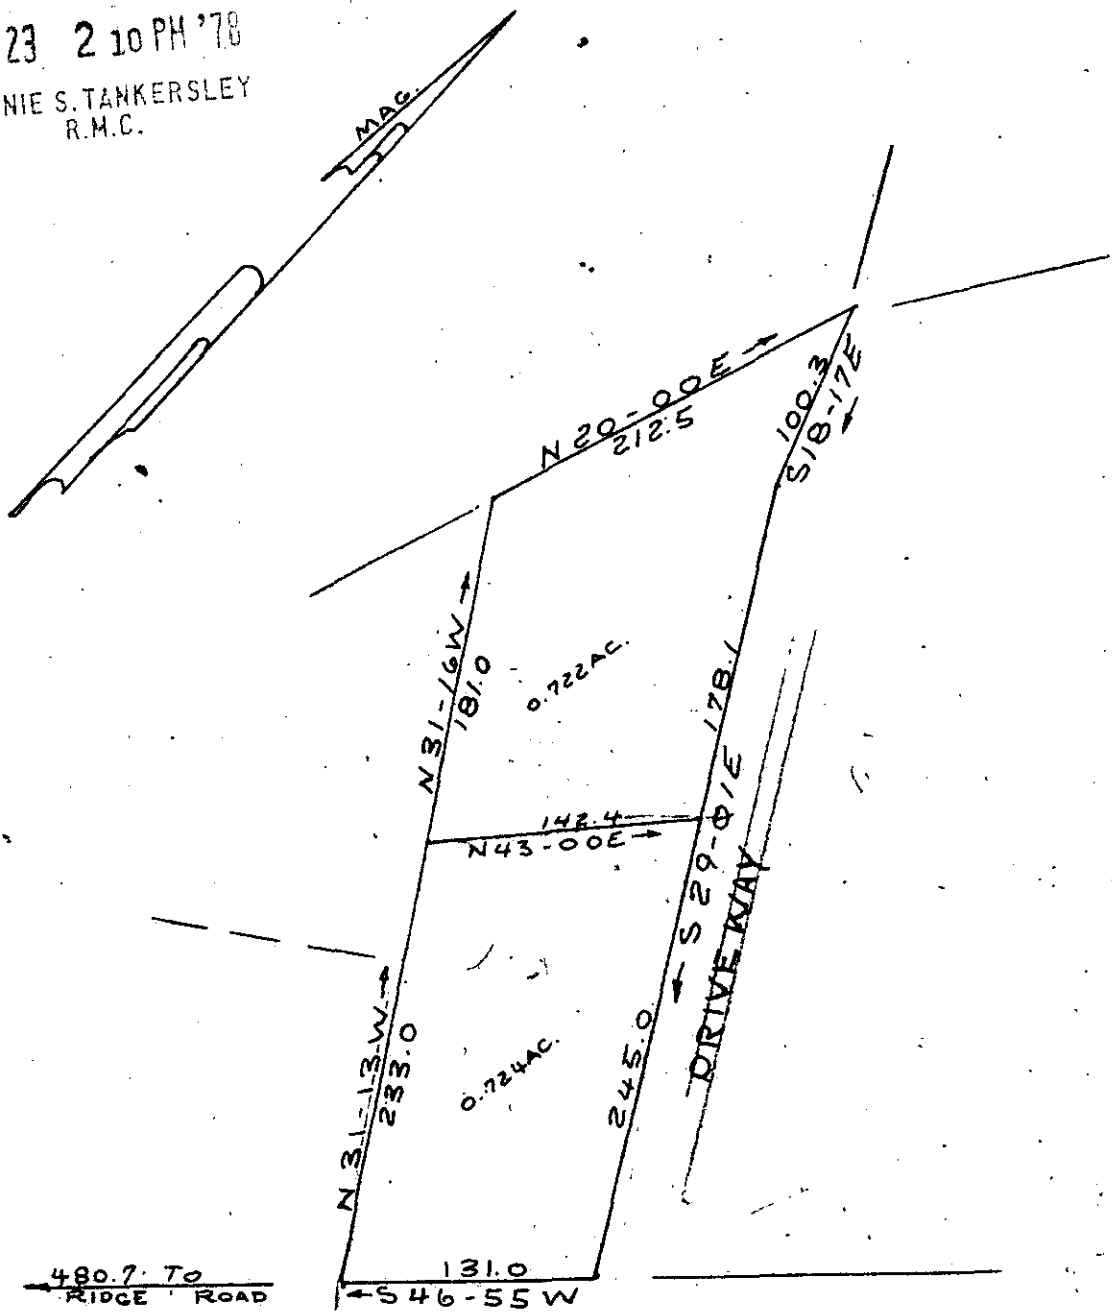

FILED  
GREENVILLE CO S.C.

MAY 23 2 10 PM '78

DOHNIE S. TANKERSLEY  
R.M.C.

This Plat for Record

LAUREL DRIVE

✓ 6 Q-39

PLAT FOR

34944 HELEN GRAY

NEAR THE CITY OF GREENVILLE

GREENVILLE COUNTY, S.C.

MAY 23 1978

WEBB SURVEYING & MAPPING CO.

MICROFILMED

SCALE 1"=100'

OCT. 12, 1977

BLK. BK. REF. PT. M12.4-1-3