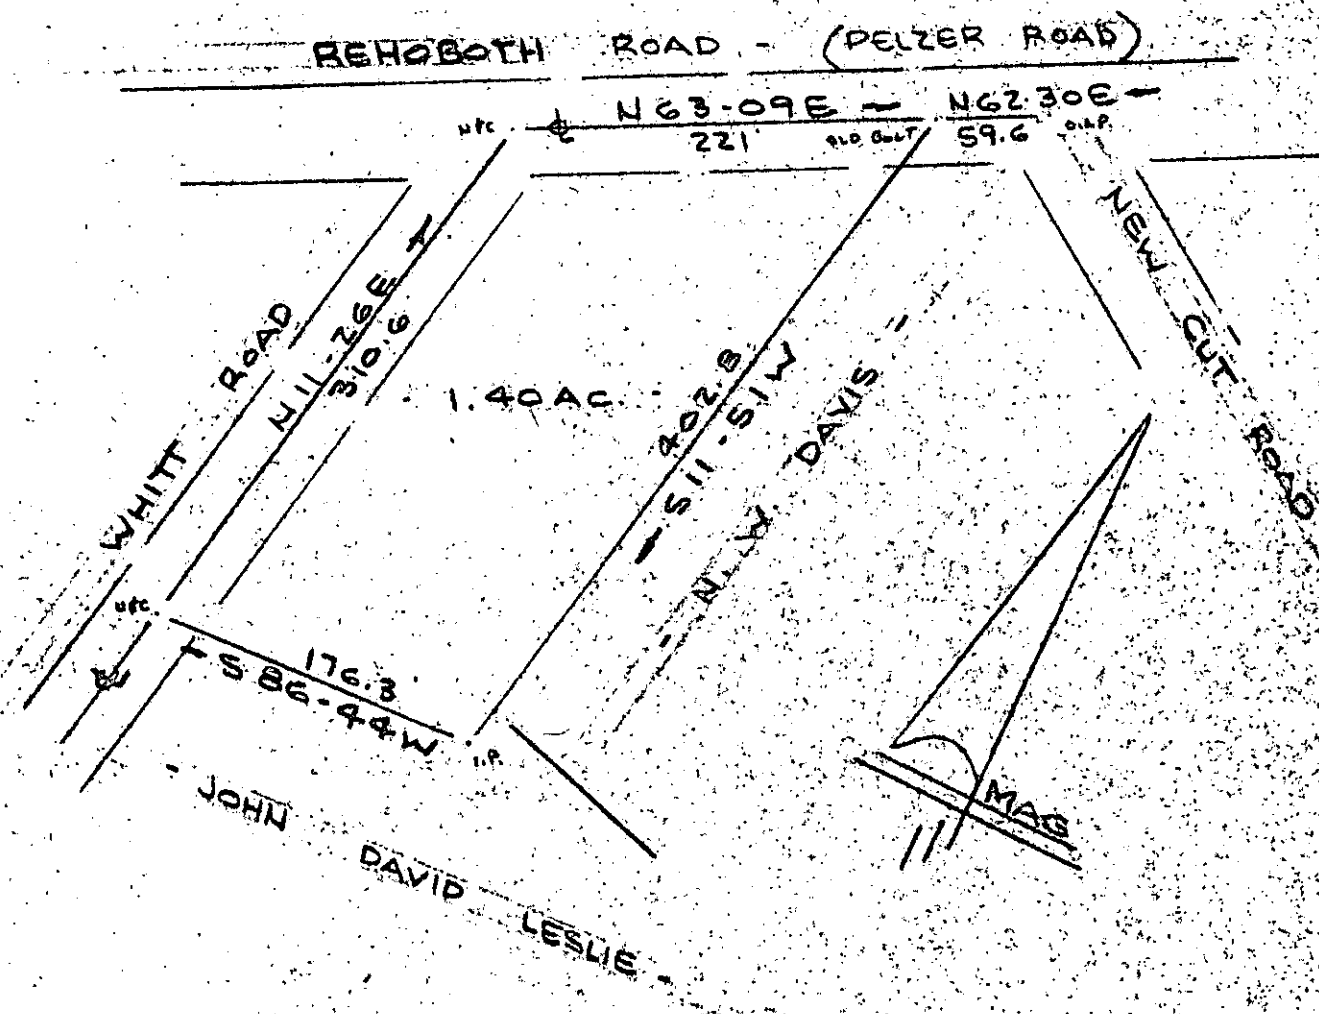

FILED  
GREENVILLE, CO. S. C.

APR 27 11 56 AM '78

DONNIE S. TANKERSLEY  
R.M.C.

SURVEY FOR  
 NATHAN WILLIAM DAVIS & LUCILLE C. DAVIS  
 NEAR GREENVILLE, S.C.  
 SCALE: 1" = 100' 13 APR 1978

31952

✓ 6-0-69

MICROFILMED

CAROLINA SURVEYING CO.  
 118 MANLY ST.  
 GREENVILLE, S.C. 29601

R. B. Bruehl 1952