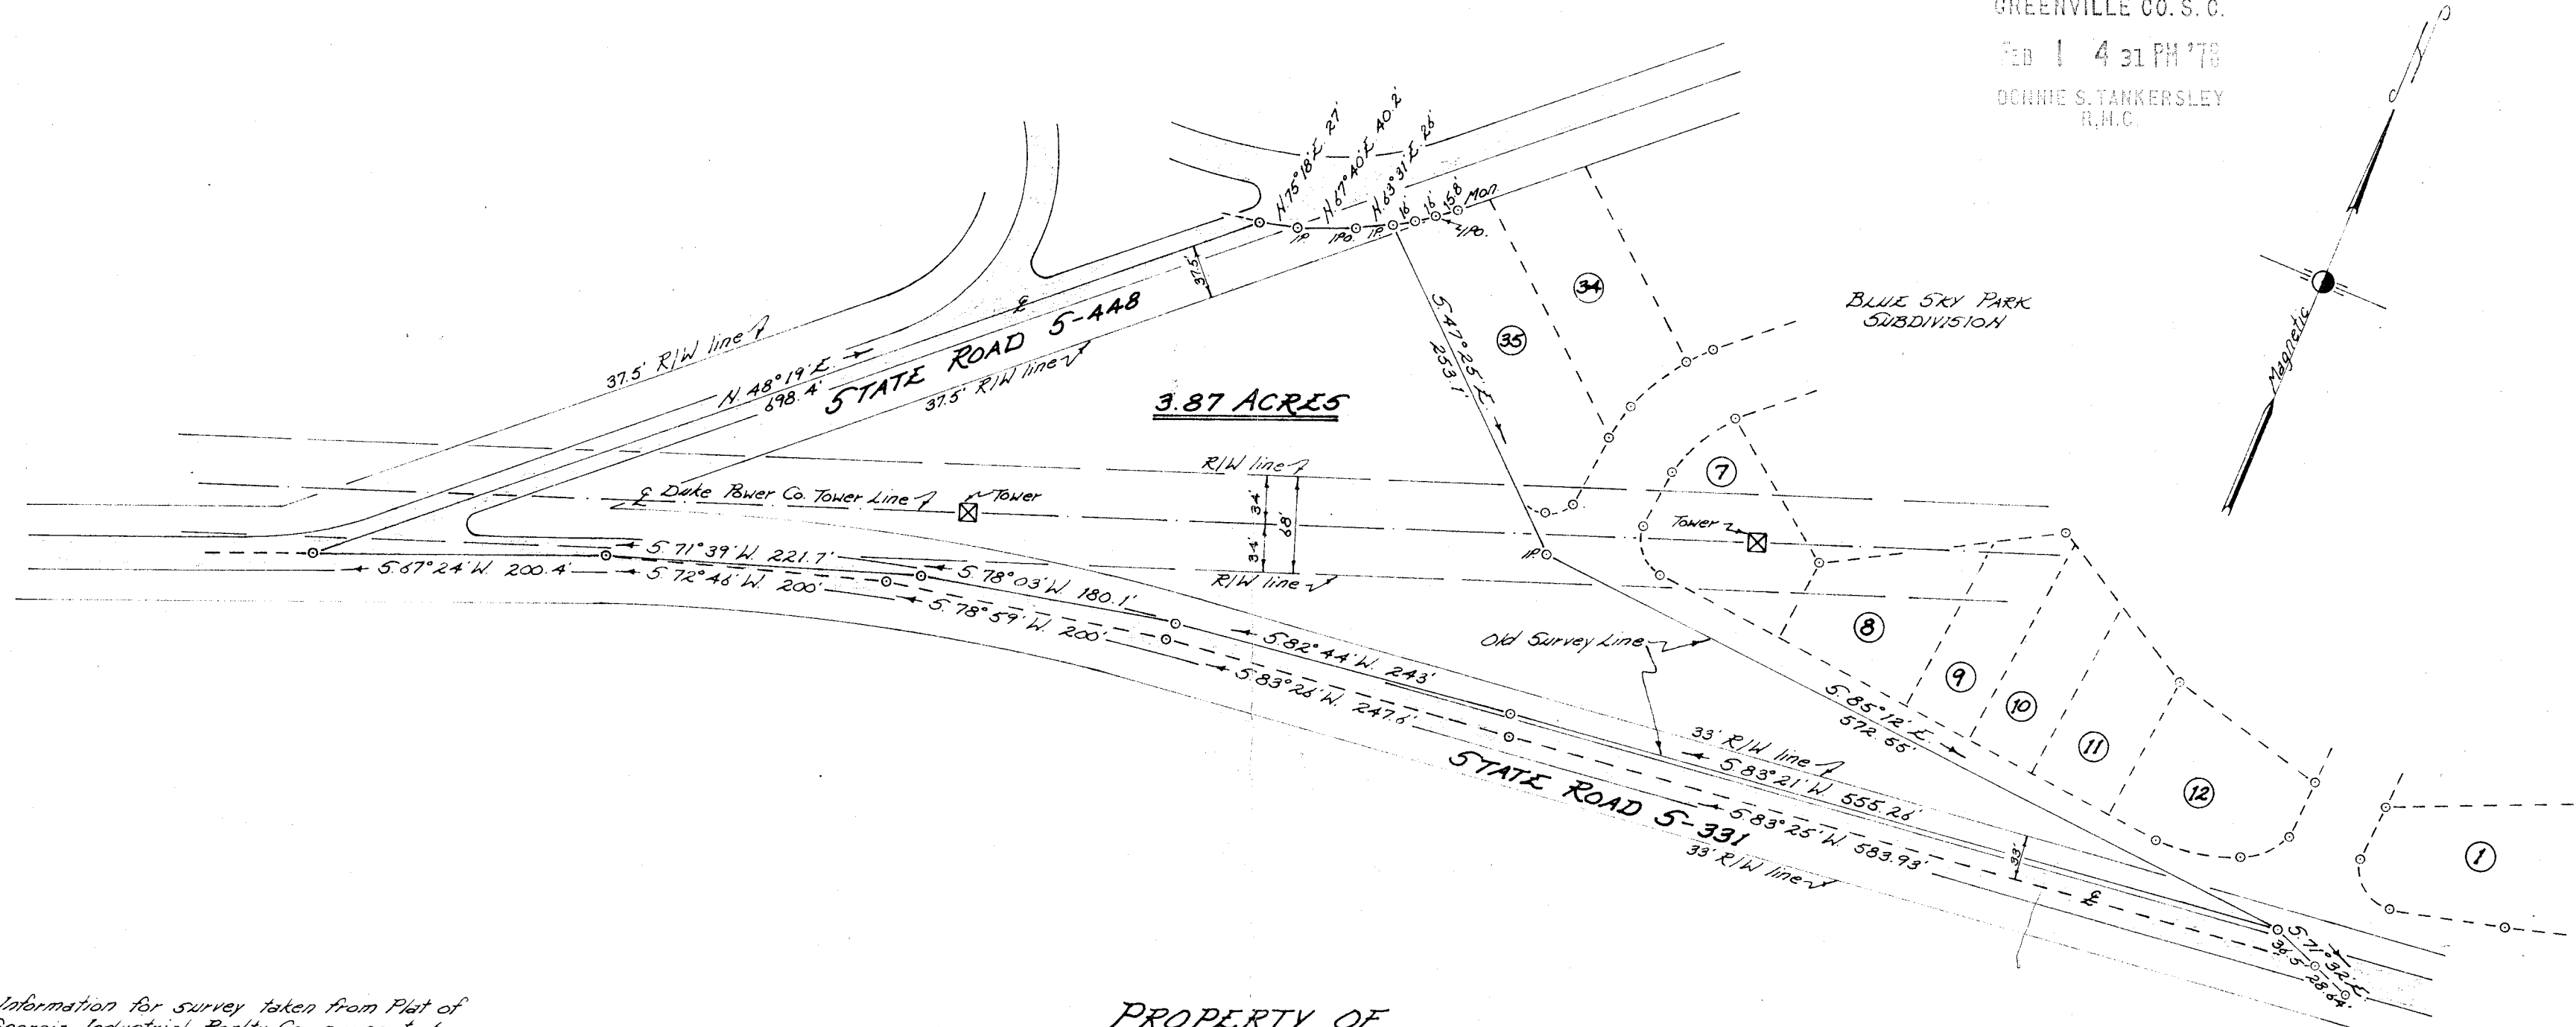

FILED
 GREENVILLE CO. S. C.
 Feb 1 4 31 PM '78
 DONNIE S. TANKERSLEY
 R.H.C.

NOTE: Information for survey taken from Plat of Georgia Industrial Realty Co. property by Piedmont Engineers dated Nov. 1964 and recorded in Plat Book BBB, Page 55.

PROPERTY OF
MICHELIN TIRE CORPORATION
 Located approx. 7 miles South of Greenville
 GREENVILLE COUNTY, SOUTH CAROLINA

SCALE: 1" = 100 FEET
 JAN. 28, 1978

16-M-7

22778

I hereby certify that the above survey is correct.