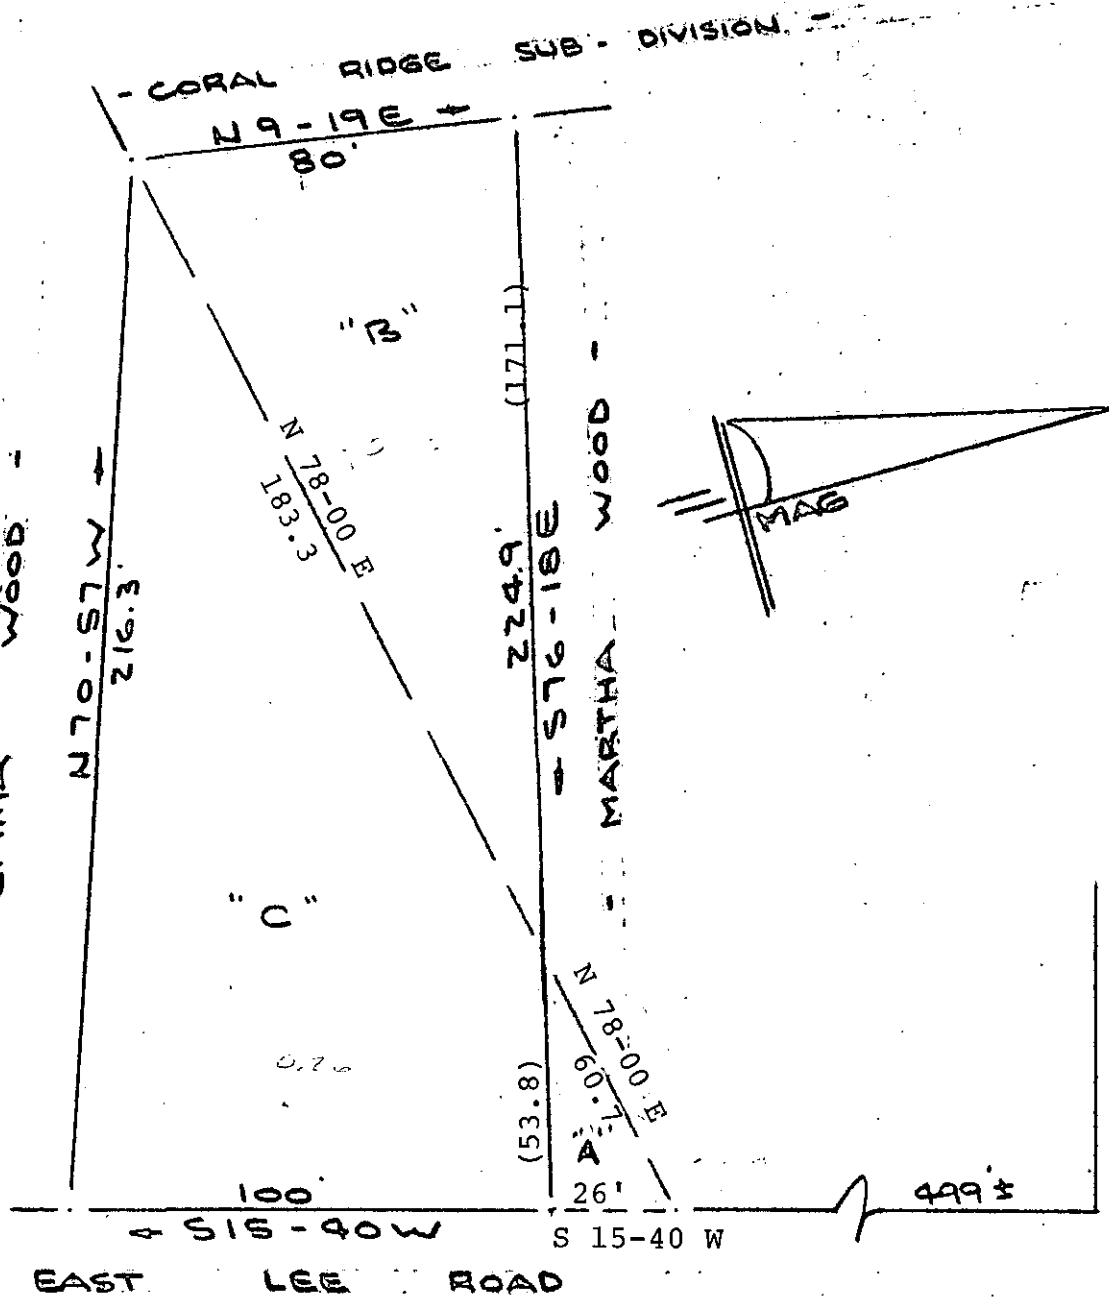

"A" - FROM EMMA WOOD TO MARTHA WOOD
 "B" - FROM MARTHA WOOD TO JOHN ROBERT & DONNA P. WOOD
 "C" - FROM EMMA WOOD TO JOHN ROBERT & DONNA P. WOOD

FILED
 GREENVILLE, CO. S. C.
 AUG 9 10 08 AM '77
 DONNIE S. TANKERSLEY
 R.M.C.

SURVEY FOR
JOHN ROBERT WOOD, JR & DONNA P. WOOD
 NEAR GREENVILLE
 SCALE: 1" = 40'

4415

CAROLINA SURVEYING CO
 112 MANLY ST.
 GREENVILLE, S. C.

MICROFILMED

✓ 6-G-35

AUG 9 '77