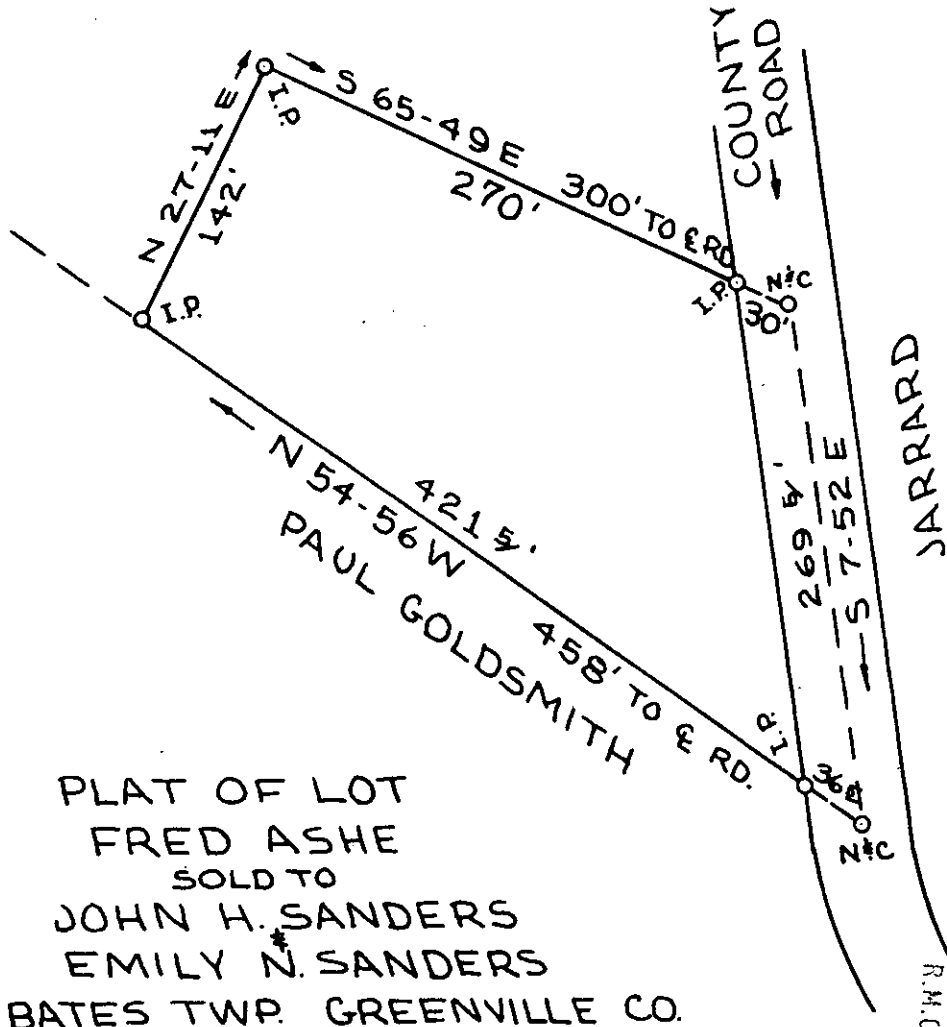

TOTAL AREA OF LOT = 1.53 AC.

FRED ASHE

JARRARD

PLAT OF LOT
FRED ASHE
SOLD TO
JOHN H. SANDERS
EMILY N. SANDERS
BATES TWP. GREENVILLE CO.
SOUTH CAROLINA
FEB. 26, 1969

FILED
GREENVILLE CO. S. C.
MAY 24 11 51 AM '77
DONNIE S. TANKERSLEY
R.M.C.

1 2 27 11 24 M

1.00 A6

6-10-68 ✓

SURVEY BY. 32093

Berry T. Dill
REG. C.E. # L.S. NO. 104

SCALE 1" = 100'

MICROFILMED