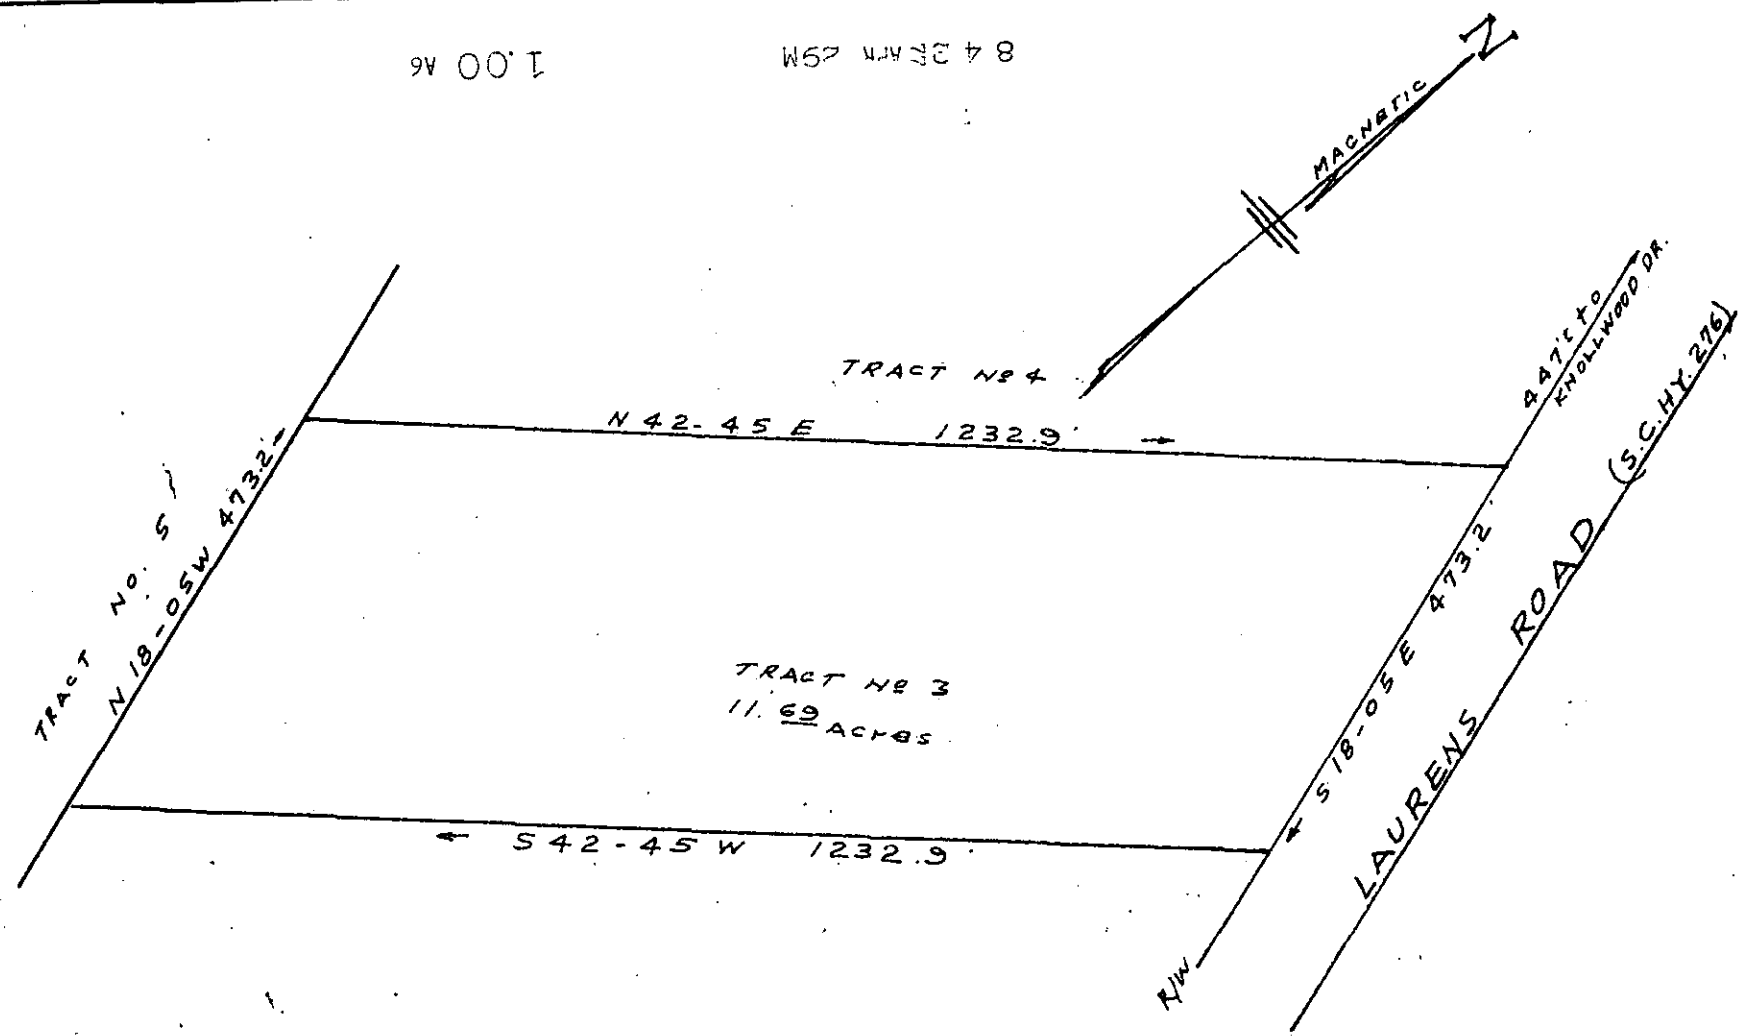

1.00 AS

84 27 AM 29M

MICROFILMED

FILED
GREENVILLE, CO. S. C.

APR 29 4 55 PM '77
DONNIE S. TANKERSLEY
R.M.C.

APR 29 1977

6-D-7

29409

PROPERTY OF
MARY FRANCES HUNT

MAULDIN S. C.

SCALE 1" = 200'

DEC. 1972

NOTE: REF: TRACT 3 ON PLAT OF T. M. HUNTEST.
BY W. J. RIDDLE DEC. 1951.
THIS PLAT COMPILED FROM OLD PLATS
C. O. RIDDLE - REG. L.S. 1347