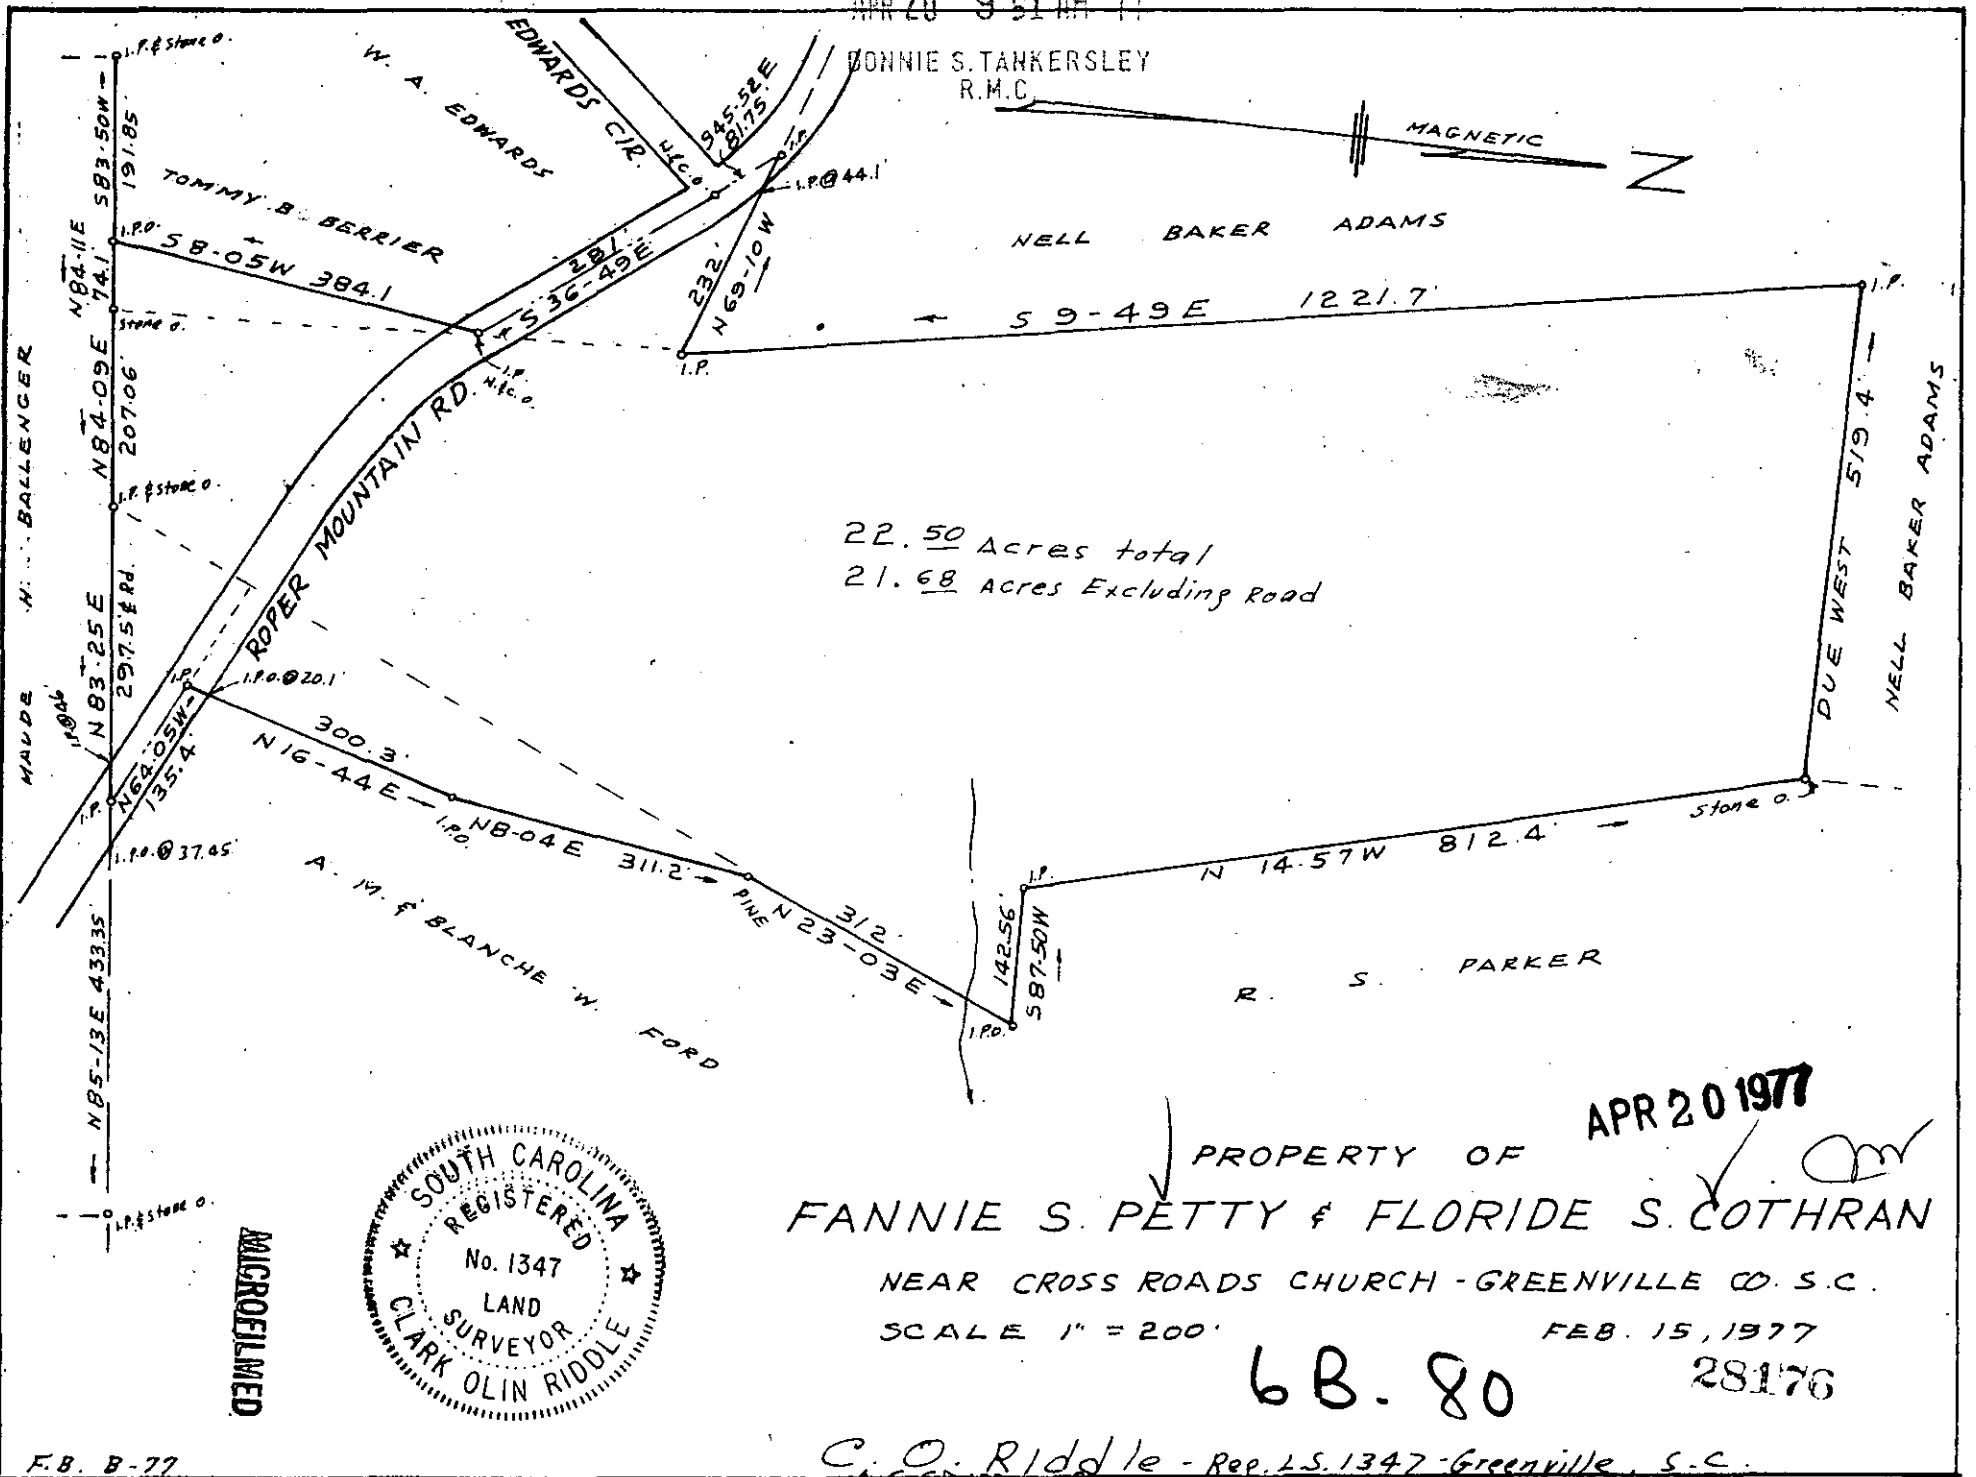

APR 20 9 51 AM '77

22.50 Acres total
 21.68 Acres Excluding Road

PROPERTY OF
 FANNIE S. PETTY & FLORIDE S. COTHRAN

NEAR CROSS ROADS CHURCH - GREENVILLE CO. S. C.

SCALE 1" = 200'

FEB. 15, 1977

6B. 80

28176