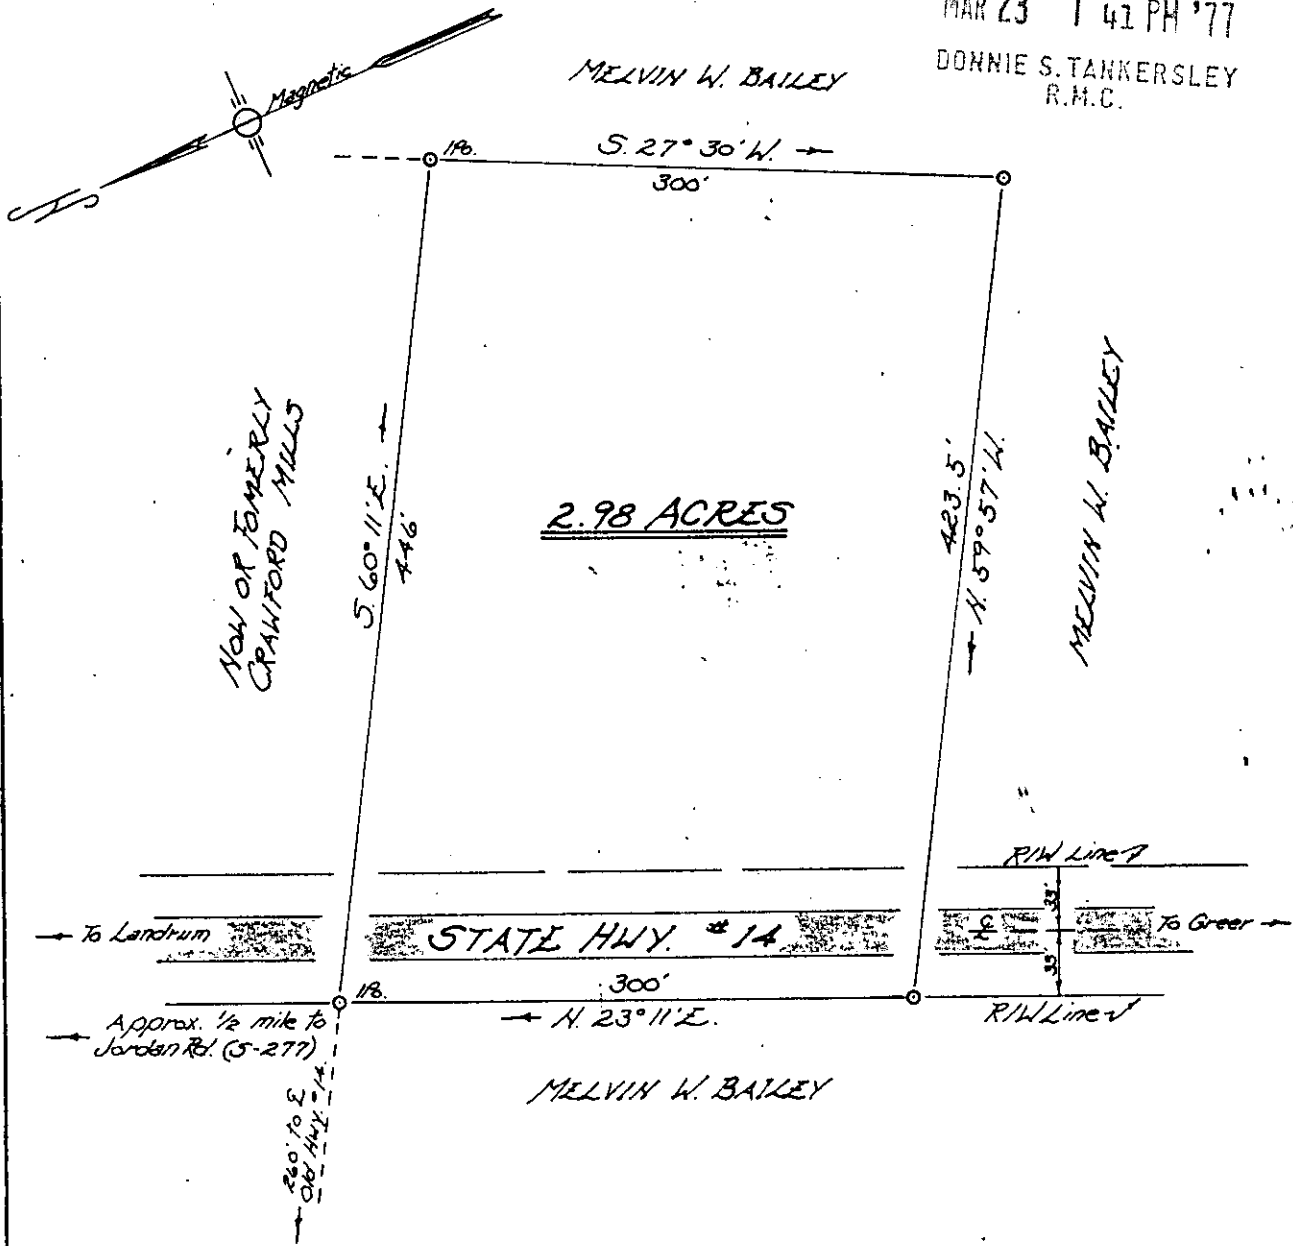

FILED
GREENVILLE CO. S. C.
MAR 23 1 41 PM '77
DONNIE S. TANKERSLEY
R.M.C.

PROPERTY OF
CARROLL A. & SHARON G. BAILEY

Located near Skyland School

GREENVILLE COUNTY

SOUTH CAROLINA

SCALE: 1" = 100 FEET

DEC. 15, 1976

✓ 6-B-14

25106

MAR 23 '77

MICROFILMED

Tri-State Surveyors
109 Few Street
Greer, S. C. 29651

9 4 4 [] 3E

1.00 AB