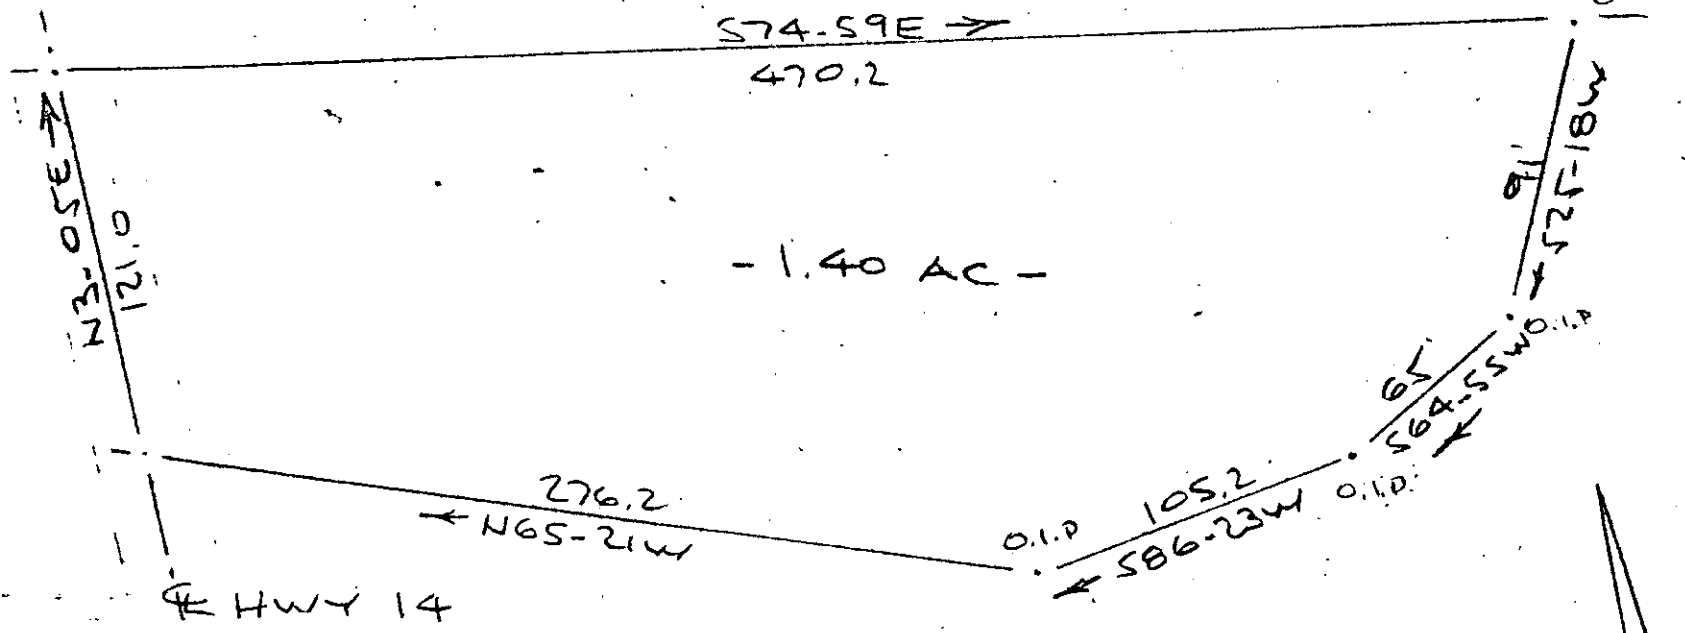

FILED  
GREENVILLE CO. S. C.  
FEB 9 8 58 AM '77  
DONNIE S. TANKERSLEY  
R.M.C.

SURVEY FOR  
WILSON REEVES WILLIAMSON  
NEAR GREENVILLE, S. C.  
SCALE: 1" = 60'  
26 JUNE 1971

✓ 6-A-21

FEB 9 '77

CAROLINA SURVEYING CO  
GREENVILLE, S. C.

R. B. Bruce RLS # 1952