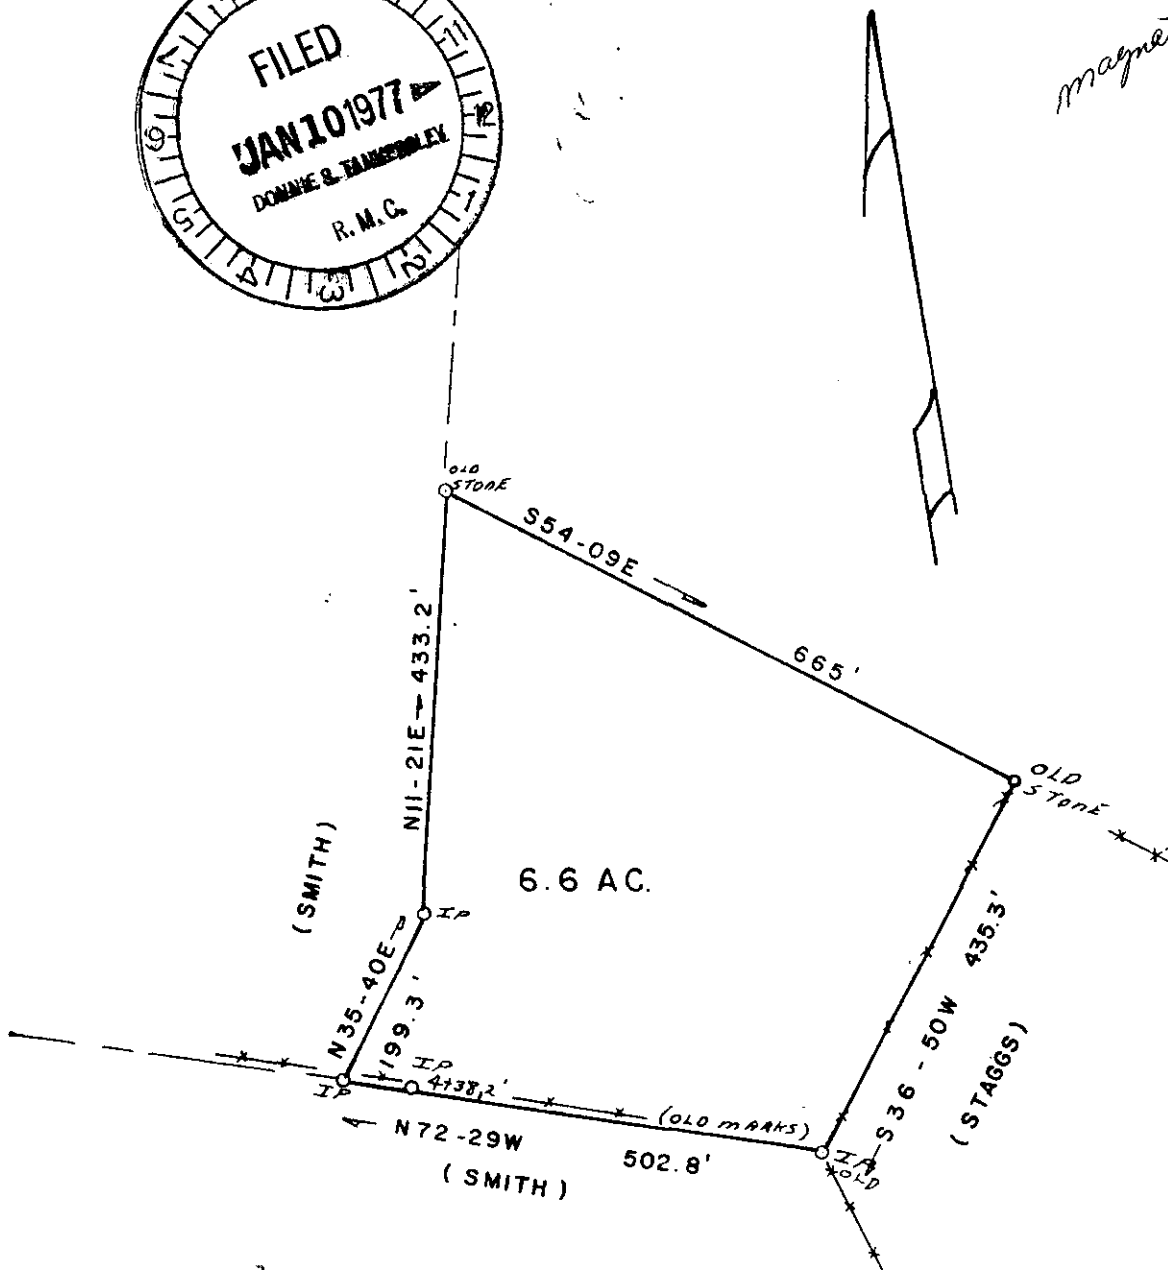

SEE PLAT FOR ANNA BELL CAMPBELL
 BY JQ BRUCE 4-4-1955

magnetic

PROPERTY OF
 HERBERT OTTO SMITH
 NEAR - GOWENSVILLE

MICROFILMED

JAN 10 1977

GREENVILLE COUNTY SOUTH CAROLINA
 SCALE 1" = 200' SURVEYED DECEMBER 18, 1976

THIS IS TO CERTIFY THAT ON THIS DATE I SURVEYED THE PROPERTY SHOWN HEREON AND THE LINES ARE AS SHOWN, THAT THE BUILDINGS OR WALLS DO NOT ENCR OACH ON ADJOINING PROPERTY, AND THAT THE BUILDINGS OR WALLS OF ADJACENT PROPERTY DO NOT ENCR OACH ON THIS EXCEPT AS SHOWN.

PLAT BOOK REF. BOOK PAGE DEED REF. BOOK PAGE

✓ 5 Z - 83

18424

JAMES V. GREGORY
 Land Surveyor
 Campobello, S.C.