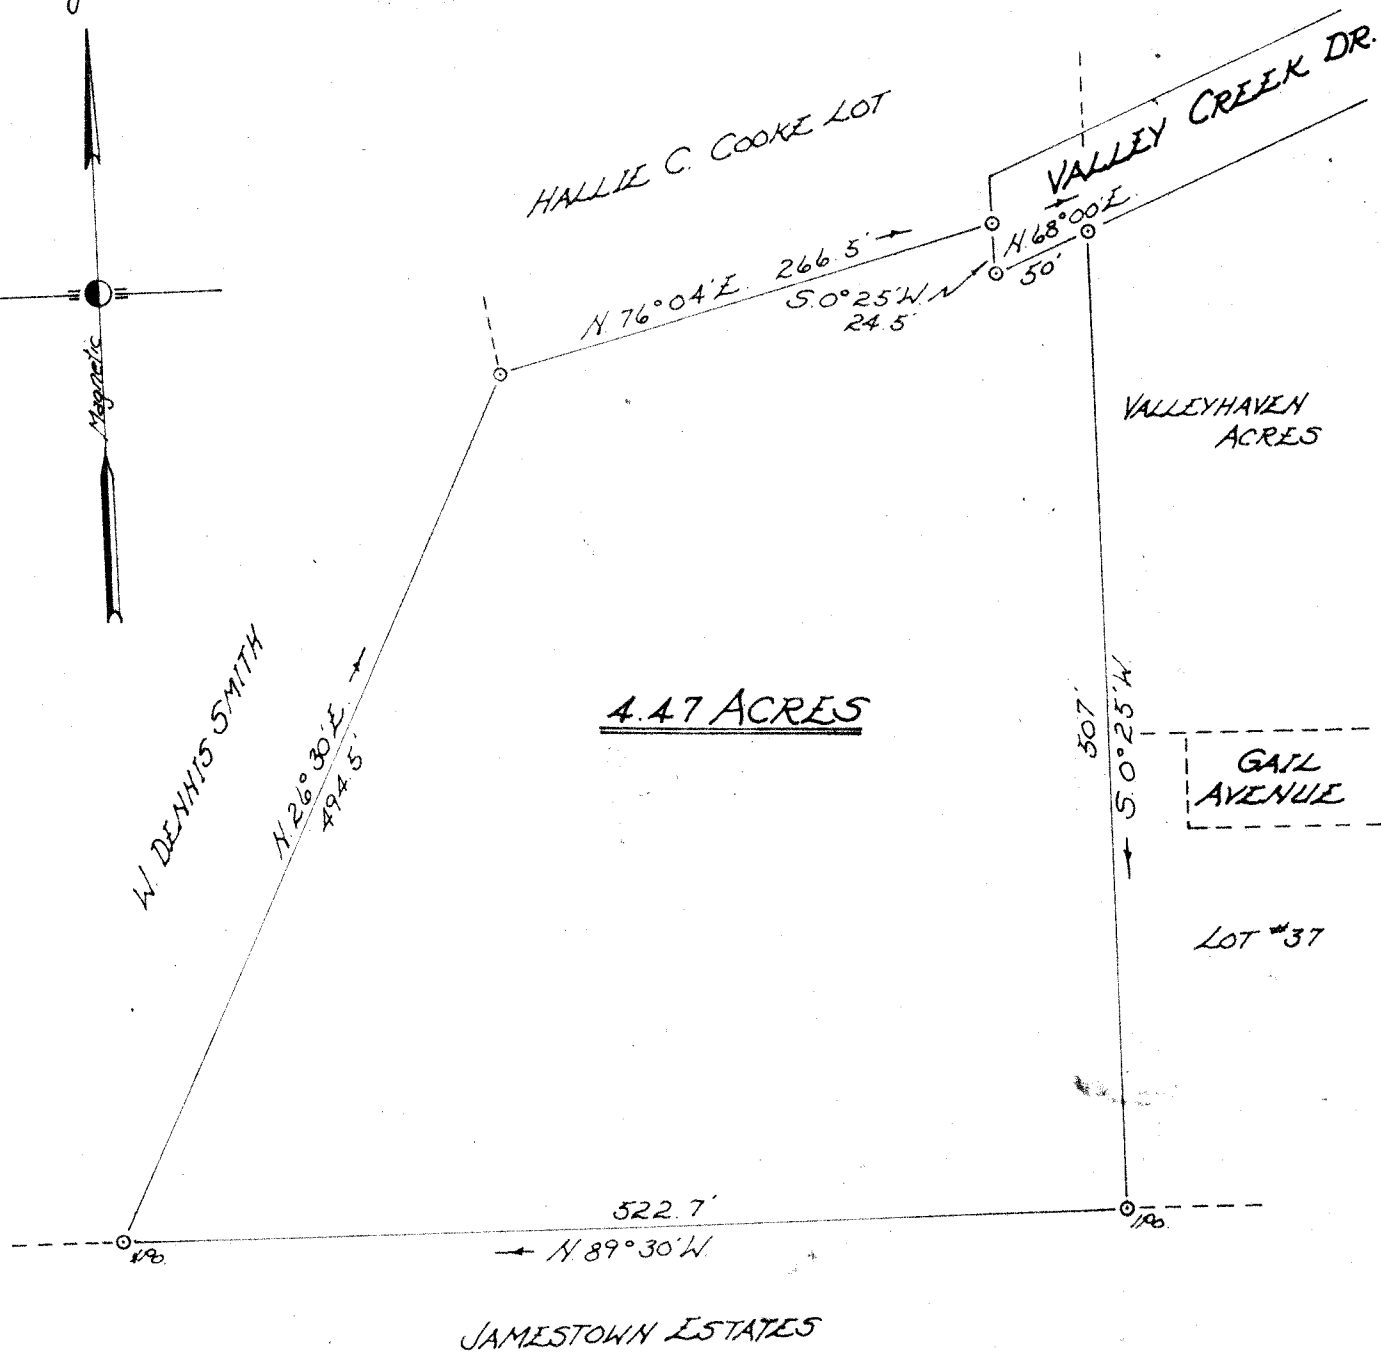

637' 22" 1.00 AS

4.47 ACRES

PROPERTY OF
HUGHES K. & LOUISE J. BOSWELL

Located approx 3 miles North West of Greer

ONZAL TOWNSHIP GREENVILLE COUNTY
SOUTH CAROLINA

SCALE: 1" = 100 FEET

DEC. 16, 1976

MICROFILMED

FILED
GREENVILLE CO. S.C.
DEC 22 9 33 AM '76
DONNIE S. TANKERSLEY
R.M.C.

✓ 52-46-A

16905

NOTE: Information taken from Plat of
W. DENNIS SMITH PROPERTY by
H.S. Brockman, Jan 13, 1972.

Tri-State Surveyors
109 Few Street
Greer, S. C. 29651

DEC 22 '76