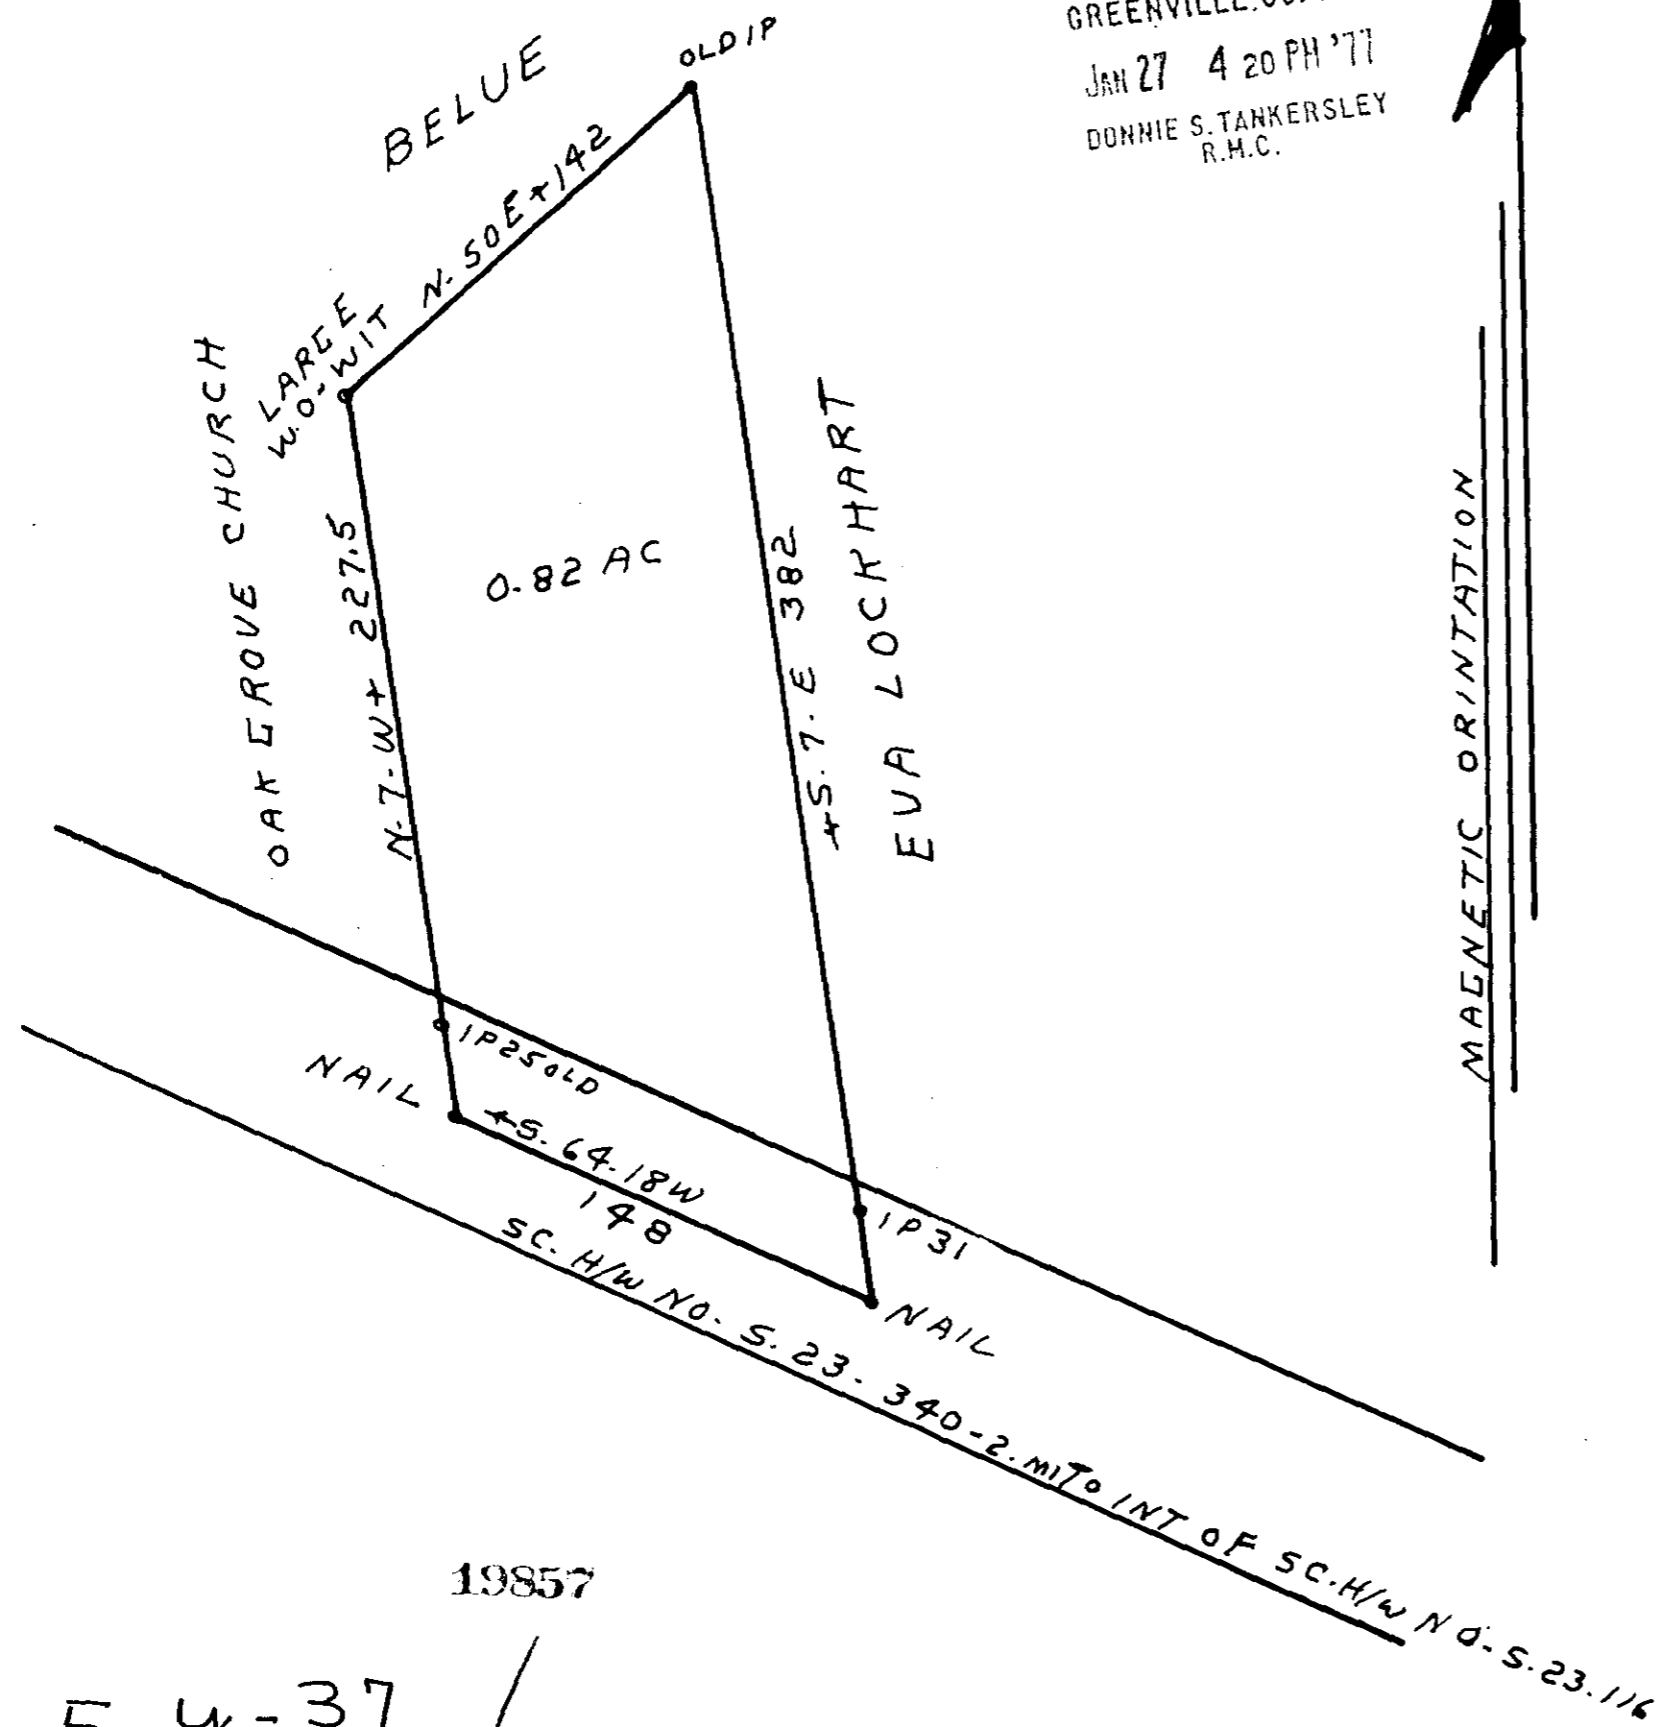

FILED  
 GREENVILLE CO. S.C.  
 JAN 27 4 20 PM '77  
 DONNIE S. TANKERSLEY  
 R.H.C.

MAGNETIC ORIENTATION

MICROFILMED

19857  
 5-y-37 ✓

SURVEY FOR		
EVA LOCKHART		
GREENVILLE-CO. S.C.	SCALE	DRAWN BY
AT OAK GROVE CHURCH	1" = 60'	S.D. ATKINS
SEE VOL. 317. PG. 172		REVISED
FIELD S.D. ATKINS		
DATE	APPROVED BY	DRAWING NUMBER
9-14-1972	W.N. WILLIAMS ENERS SPARTANBURG SC	SC. REG. NO. 234

69.6" JAN 27 0

2:00 AM