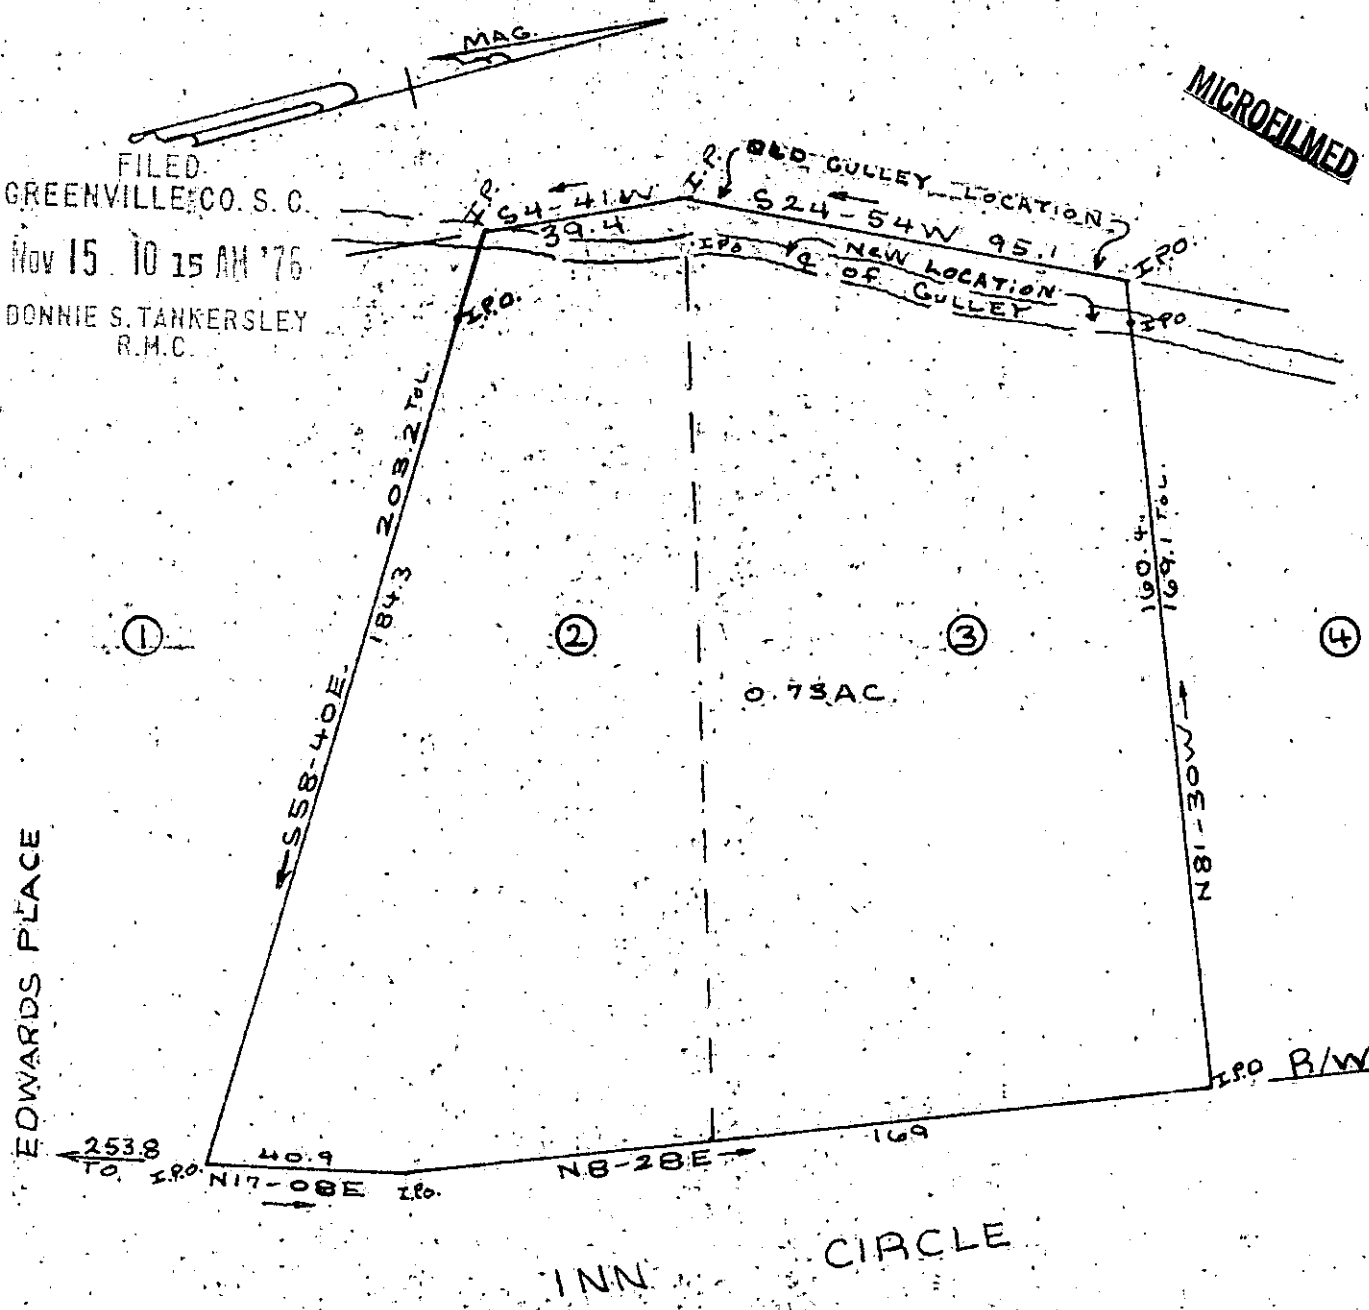

MICROFILMED

FILED  
GREENVILLE CO. S. C.  
Nov 15 10 15 AM '76  
DONNIE S. TANKERSLEY  
R.M.C.

PROPERTY OF

C. EMMA GRAY  
MARY E. GRAY  
CORRIE MAE GRAY

13446

NEAR THE CITY OF FOUNTAIN INN  
GREENVILLE COUNTY S. C.  
WEBB SURVEYING & MAPPING CO.  
SCALE 1" = 40' NOV. 12 1976

NOV 15 1976

5W-91