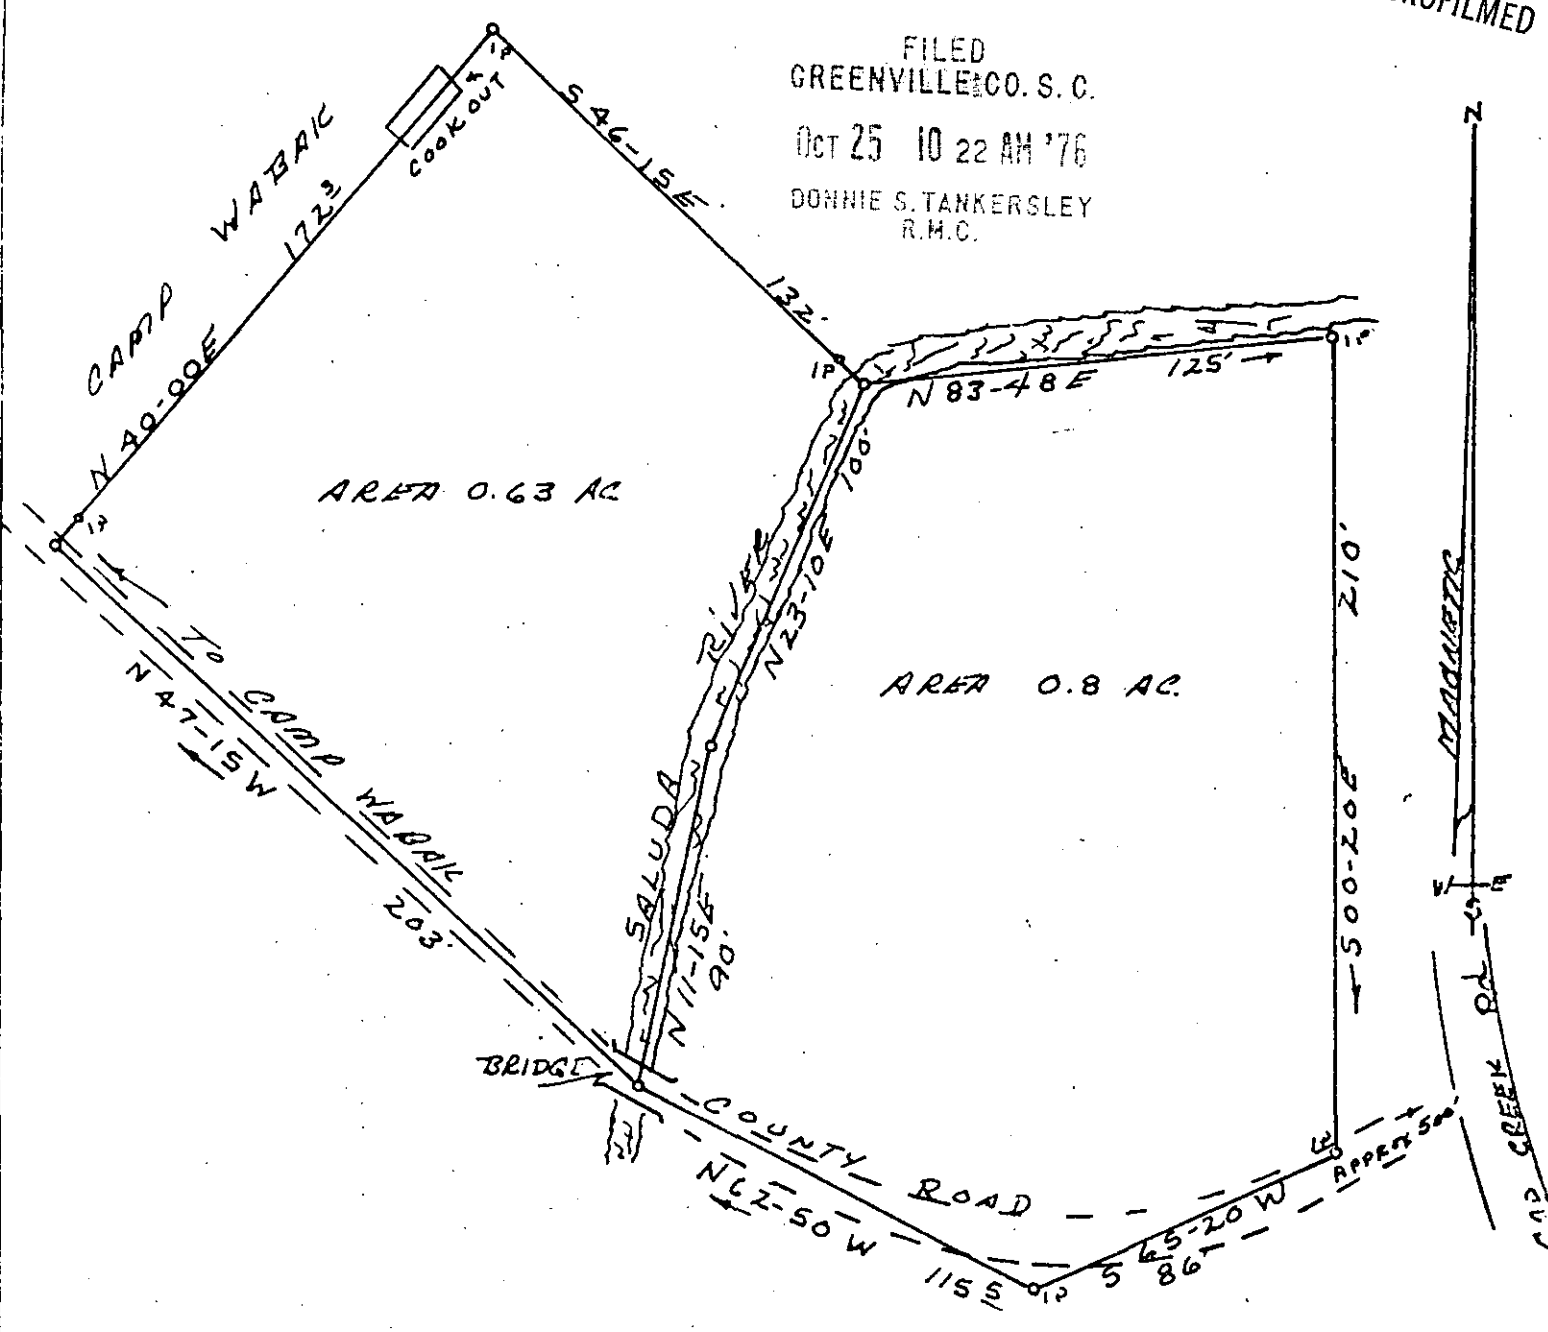

MICROFILMED

FILED  
GREENVILLE CO. S. C.

OCT 25 10 22 AM '76

DONNIE S. TANKERSLEY  
R.M.C.

PLAT OF PROPERTY  
OF

M. L. POLK

LOCATED AT CAMP WABAK  
GREENVILLE COUNTY  
STATE OF SOUTH CAROLINA

11314

SCALE 1" = 50'

11-1-72

5 W-47

TERRY T. DILL  
REG. CE&LS  
No. 104  
RT+2 TAYLORS, S.C.

57 28 25E

1.00 AS

OCT 25 1976