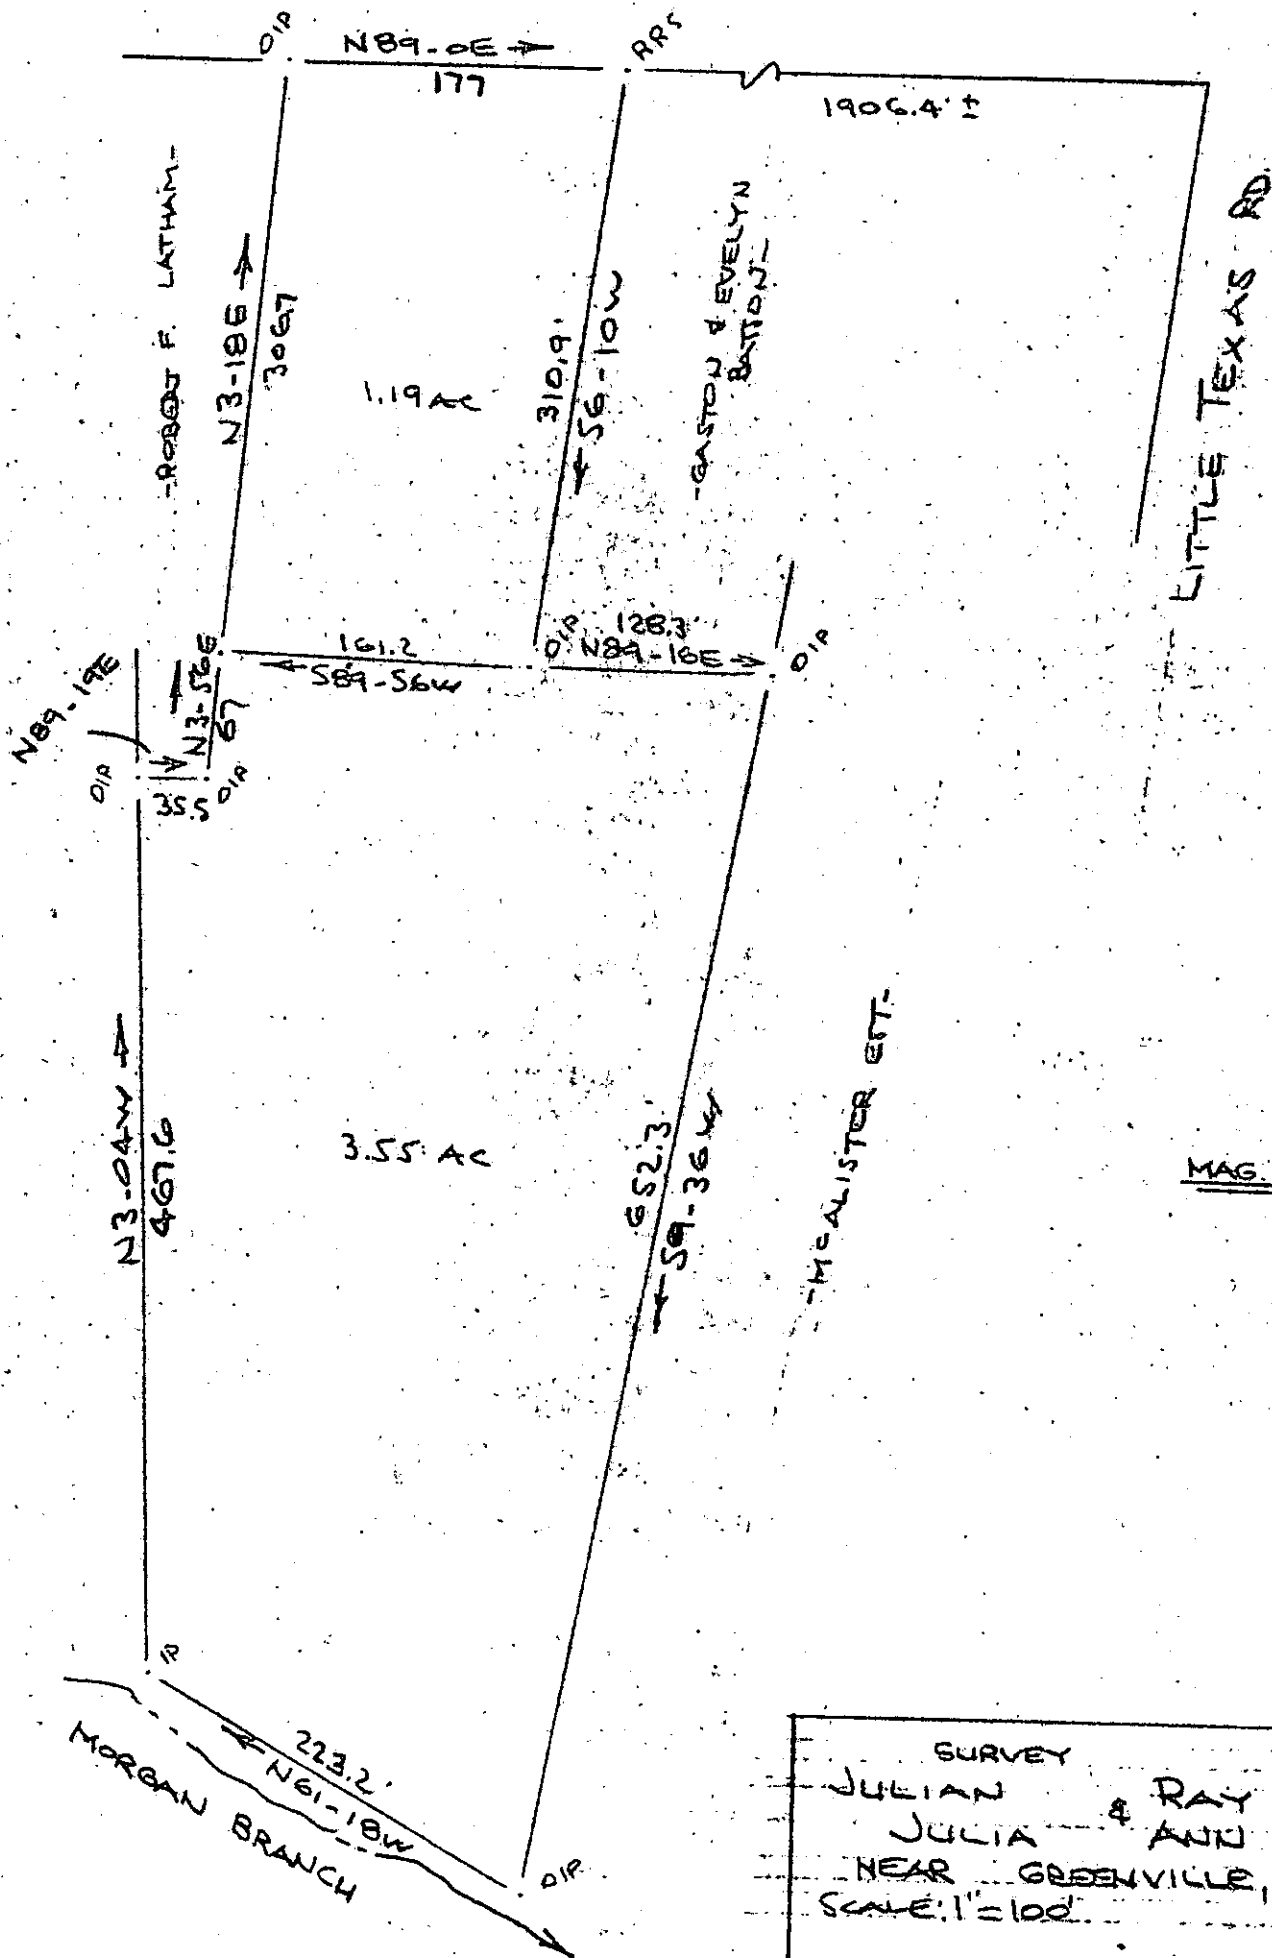

TIGERVILLE ROAD

MICROFILMED

LITTLE TEXAS RD

FILED  
GREENVILLE CO. S.C.  
OCT 7 3 35 PM '76  
DONNIE S. TANKERSLEY  
R.M.C.

MARTHA LYNN ESTATE

OCT 7 1976

✓ 5-W-21

RECORDING FEE  
PAID \$ 1.00

SURVEY FOR  
JULIAN & RAY PATE  
JULIA ANN PATE  
NEAR GREENVILLE, S.C.  
SCALE: 1" = 100'  
16 JUNE 1975

CAROLINA SURVEYING CO  
112 MANLY ST.  
GREENVILLE, S.C.

168/5

6617