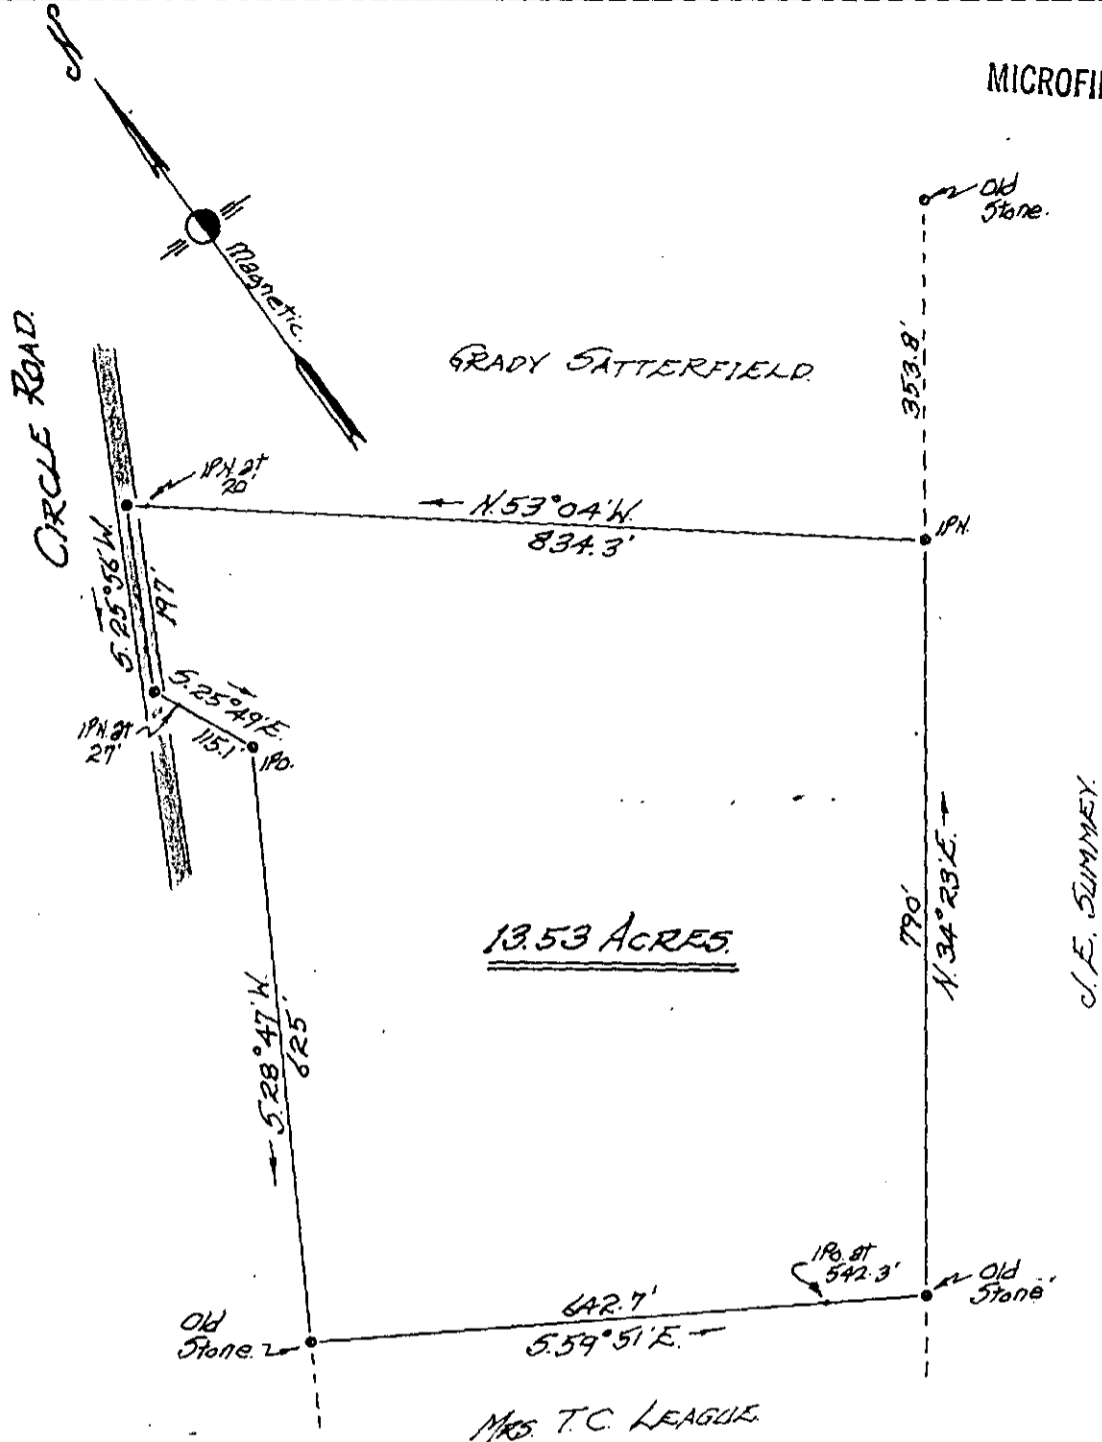

MICROFILMED

13.53 ACRES.

PROPERTY OF
GRADY SATTERFIELD

Located near Cross Roads Baptist Church.

GREENVILLE COUNTY, SOUTH CAROLINA.

SCALE: 1" = 200 FEET MARCH 4 1976.

✓ 5 U - 25

32172

JUN 10 1976

Tri-State Surveyors
 109 Few Street
 Greer, S. C. 29651

R.M.C.
 DONNIE S. TANKERSLEY

JUN 10 12 55 PM '76

GREENVILLE CO. S. C.
 FILED

877-1221
 RECORDING
 JUN 10 1976