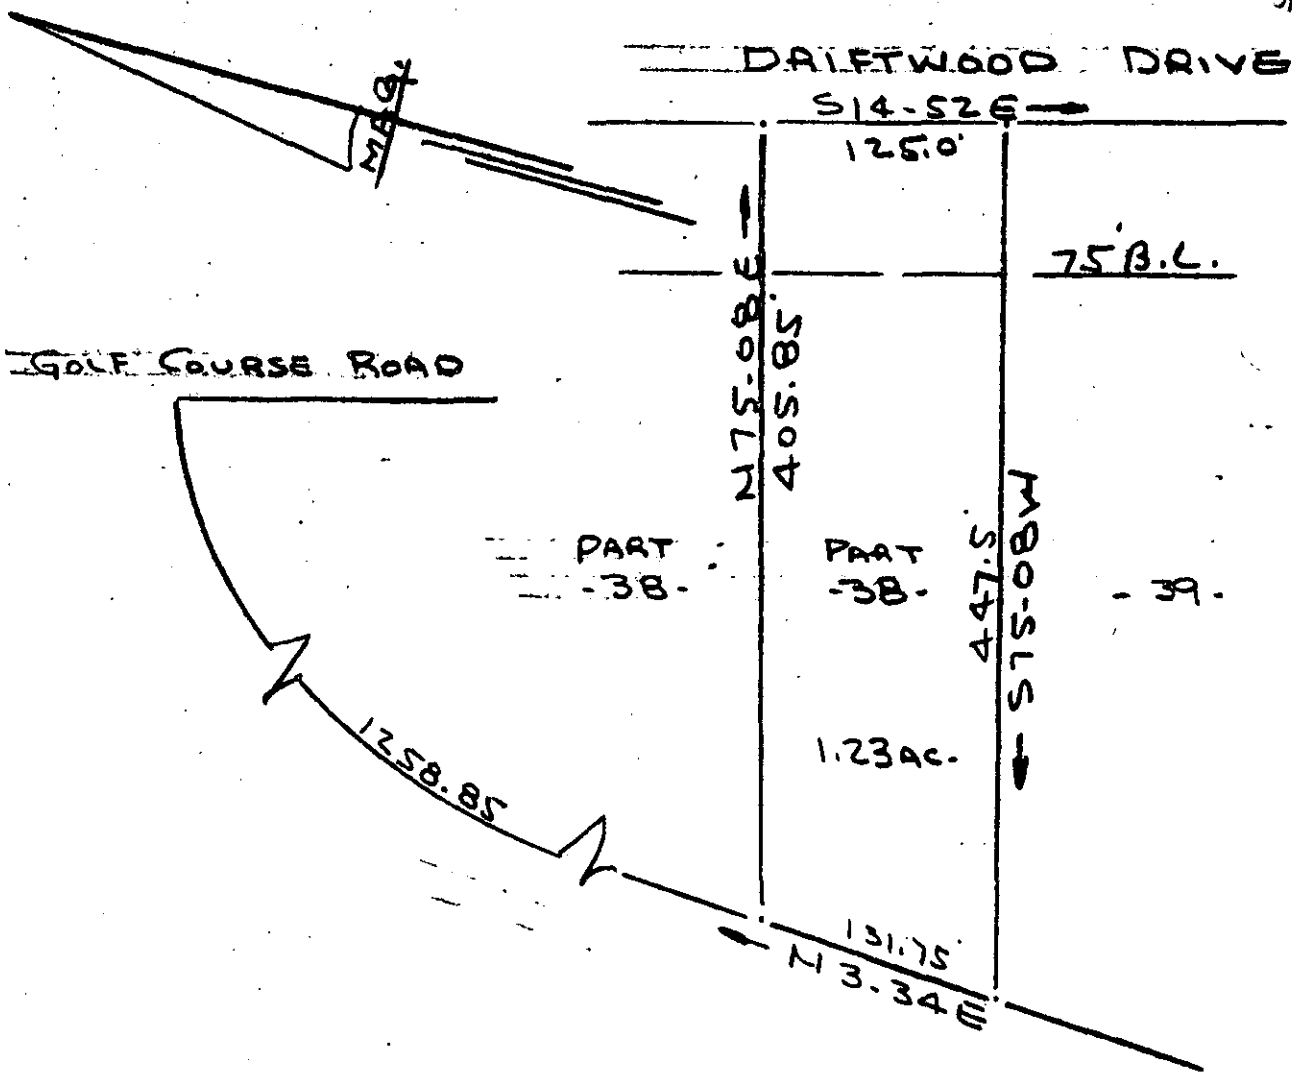

MICROFILMED

FILED  
 GREENVILLE CO. S. C.  
 APR 23 3 01 PM '76  
 DONNIE S. TANKERSLEY  
 R.M.C.

DRAWN FOR  
 E. M. HANNA  
 NEAR GREENVILLE, S.C.  
 SCALE 1" = 100' 16 APRIL 1976

✓ 5-S-41

27395 (2)

RECORDING FEE
PAID \$ 1.00

CAROLINA SURVEYING CO  
 112 MANLY ST. GREENVILLE, S.C.