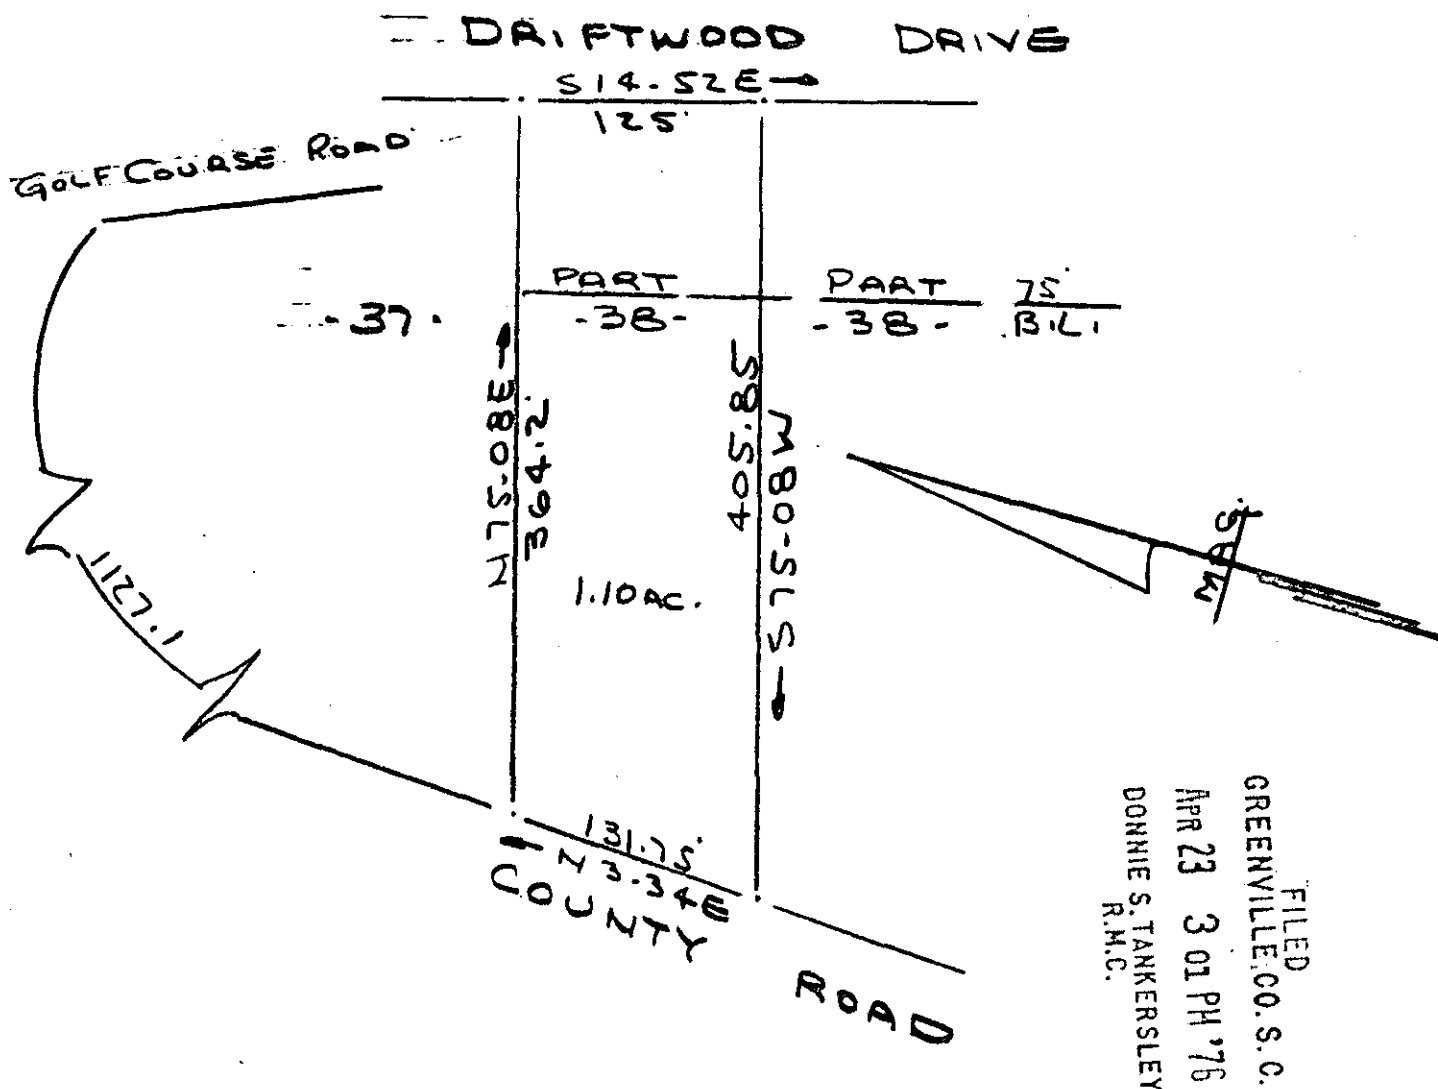

MICROFILMED

FILED
 GREENVILLE CO. S. C.
 APR 23 3 01 PM '76
 DONNIE S. TANKERSLEY
 R.M.C.

DRAWN FOR
E. M. HANNA
 NEAR GREENVILLE, S. C.
 SCALE 1" = 100' 16 APRIL 1976

✓ 5-S-40

27395 (2)

RECORDING FEE
 PAID \$ 1.00

CAROLINA SURVEYING CO
 112 MANLY ST GREENVILLE, S. C.