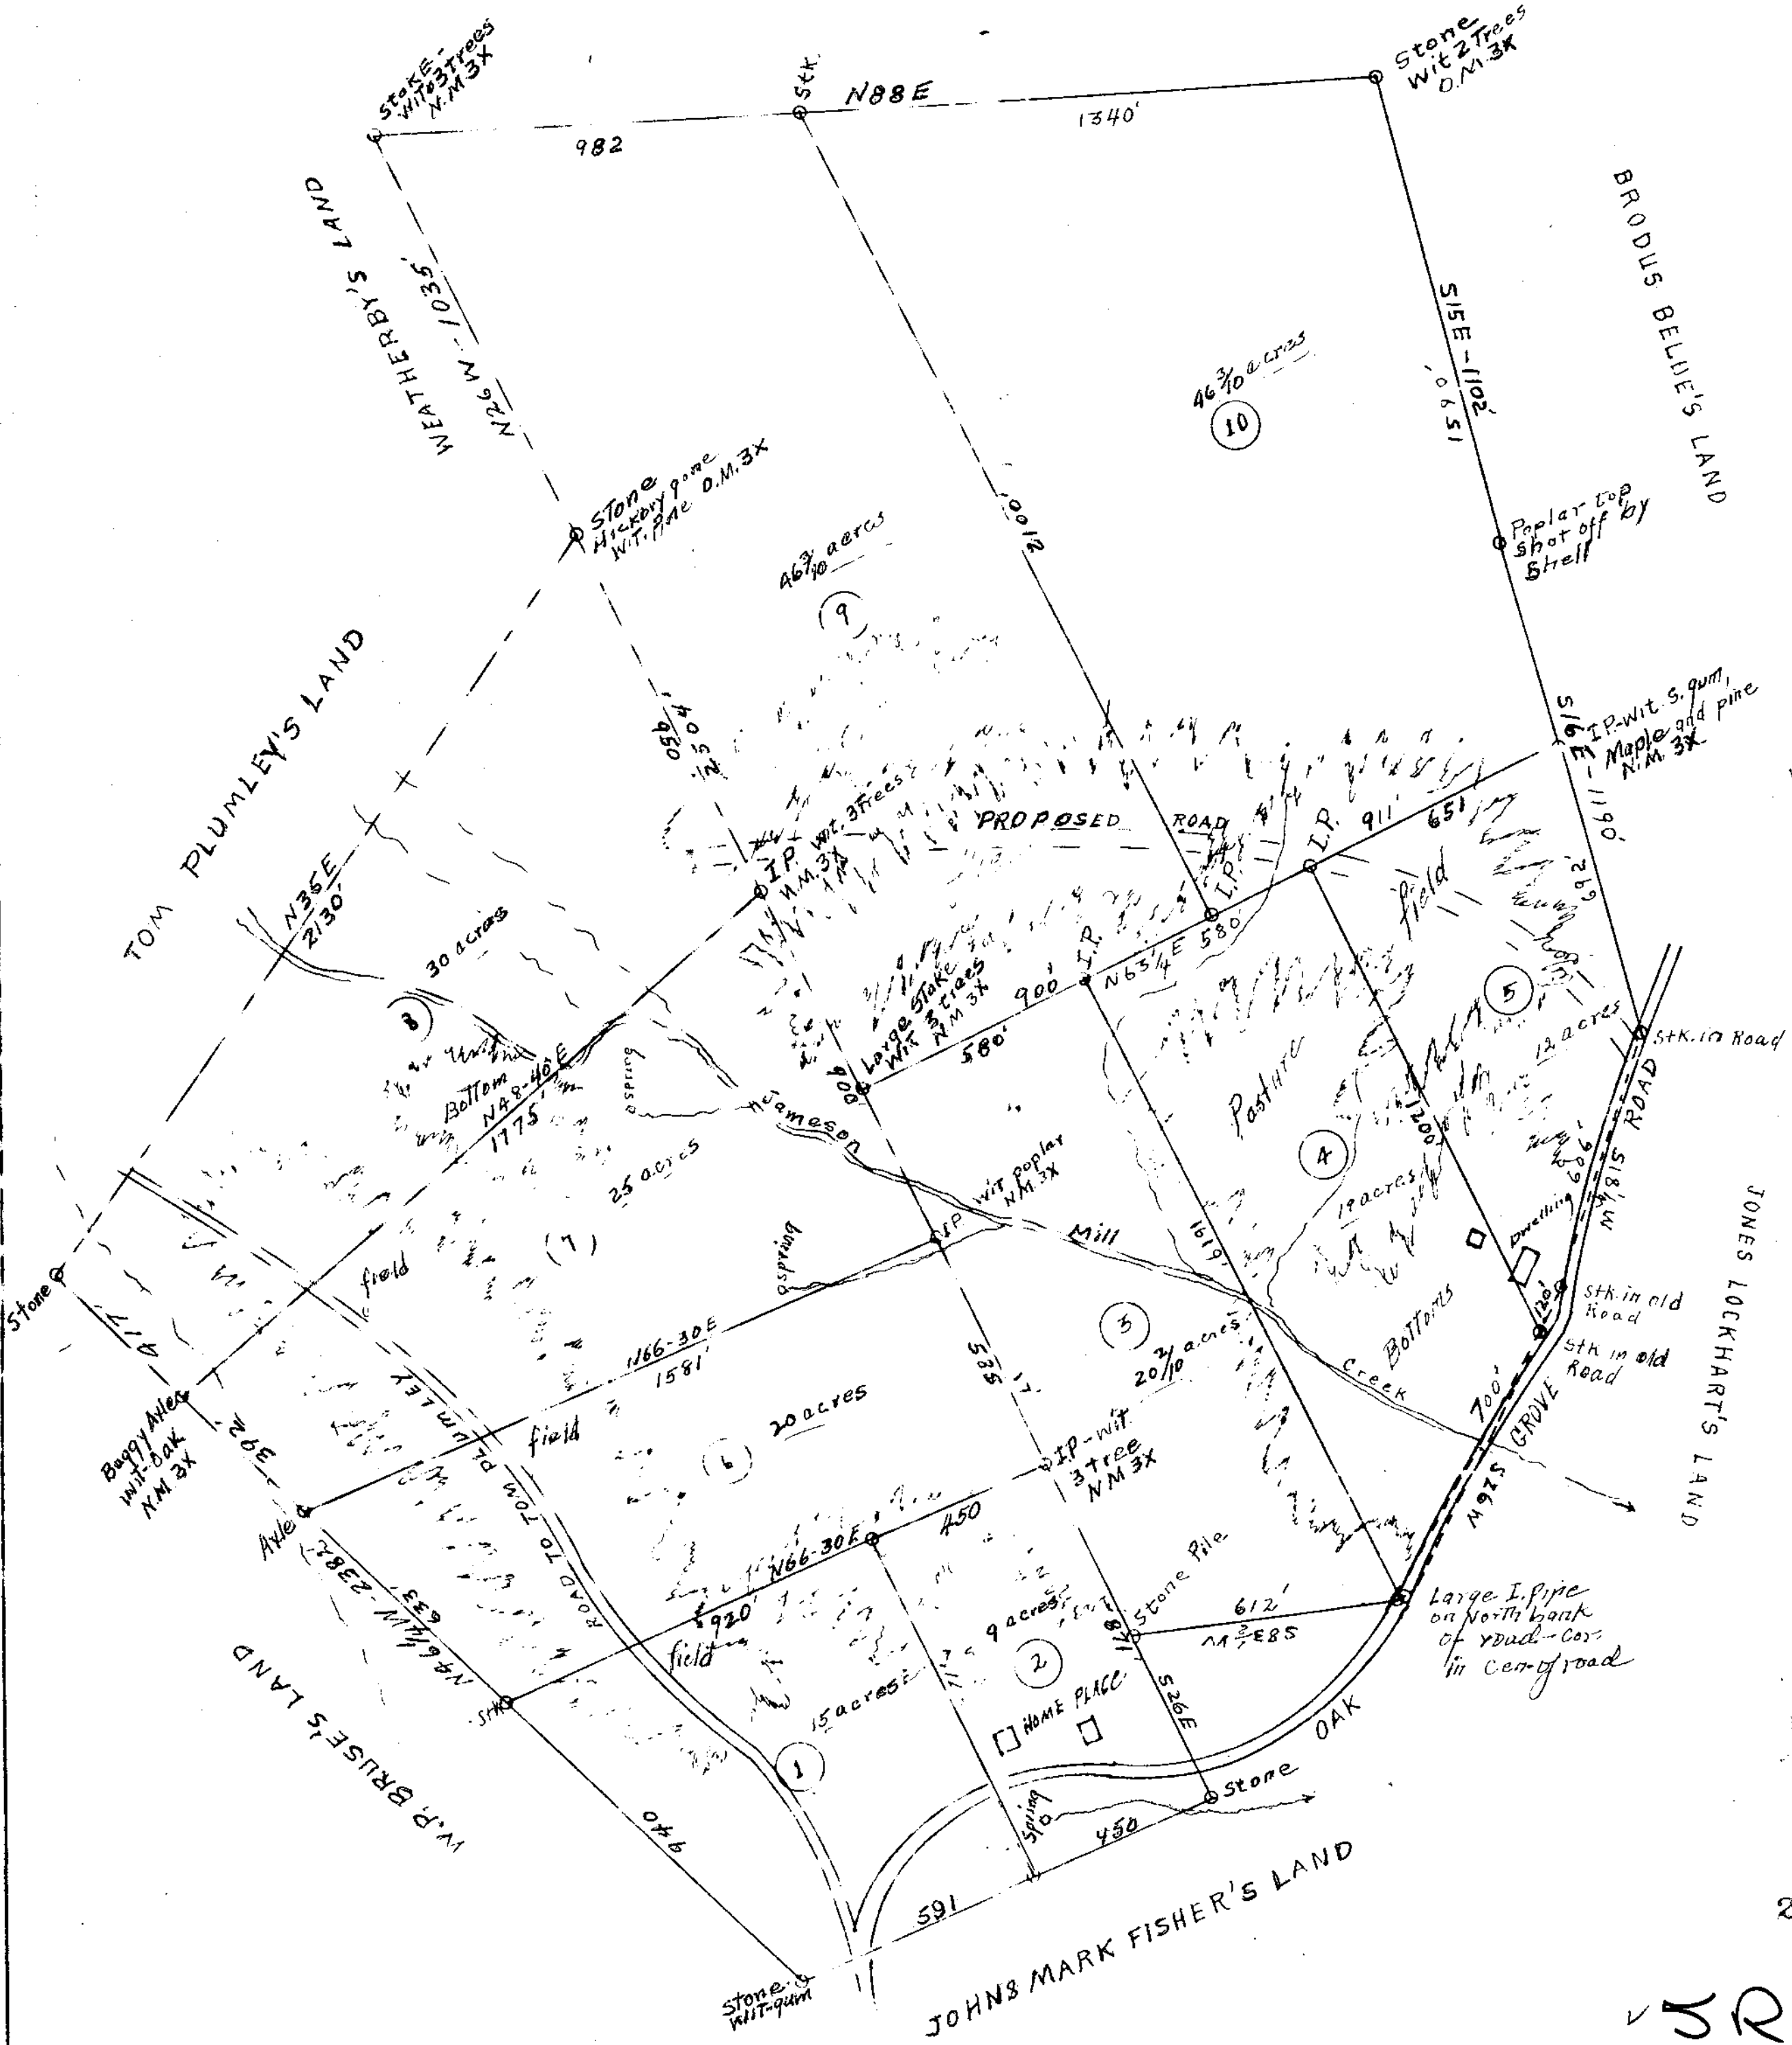

FILED
GREENVILLE CO. S. C.
APR 28 9 36 AM '76
DONNIE S. TANKERSLEY
R.M.C.

MICROFILMED

GEORGE W. PLUMLEY
ESTATE
GLASSY MOUNTAIN TOWNSHIP
GREENVILLE COUNTY, SOUTH CAROLINA.
SURVEYED DEC. 16-17, 1936, AND JUNE 28-30 1937.
SCALE - 300' = 1" W.H. LADSHAW - SURVOR.

GEO. SUDDETH'S LAND

27704

✓ 5R. 35

APR 28 '76

RECORDED
PAID \$ 3.00