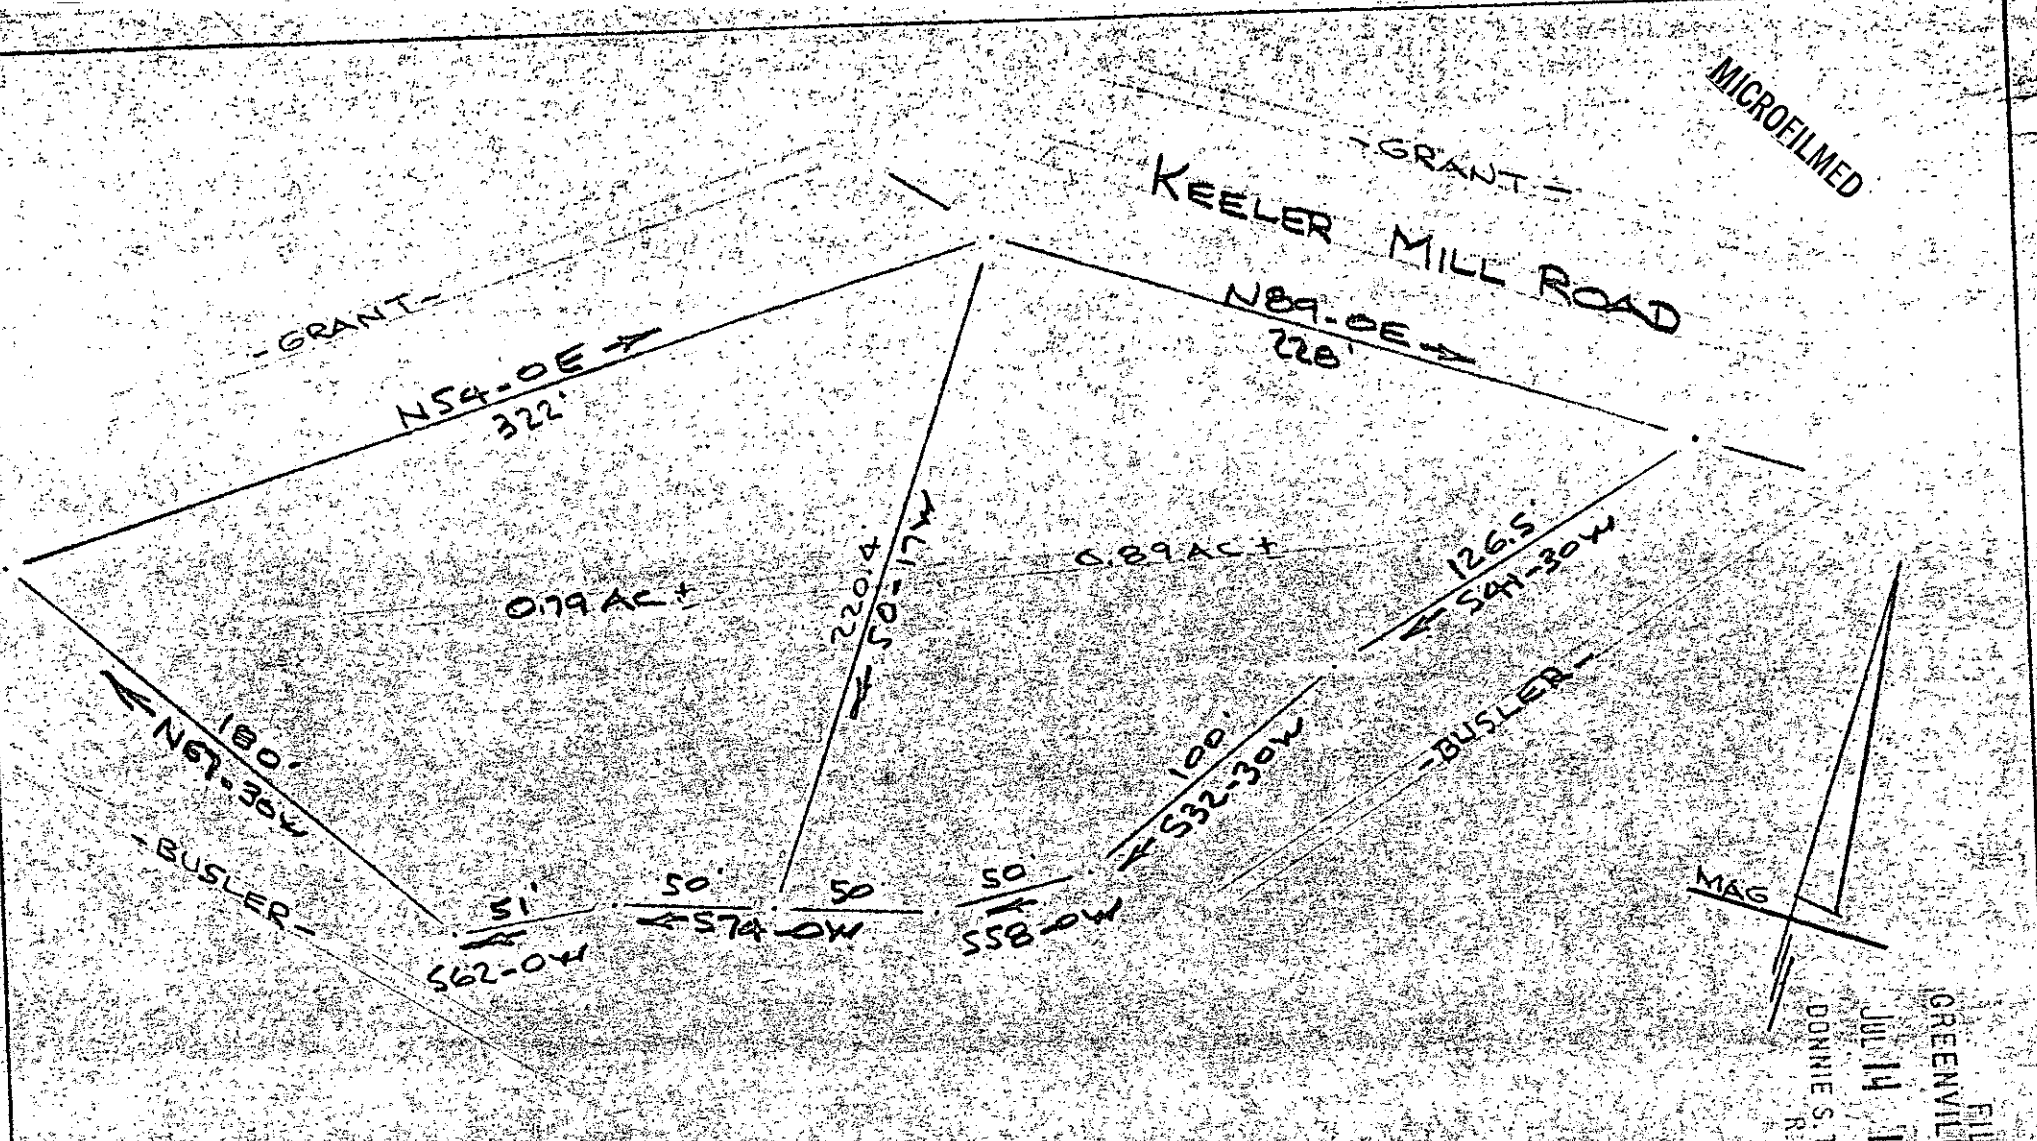

MICROFILMED

DRAWN FOR
 CLARENCE C APPS
 NEAR GREENVILLE S.C.
 SCALE 1"=60' 14 JULY 1975

MAG
 FILED
 GREENVILLE CO. S.C.
 JUL 14 1 48 PM '75
 DONNIE S. TANKERSLEY
 R.M.C.

5-M-101
 1145
 JUL 14 1975

CAROLINA SURVEYING CO
 112 MANLY ST
 GREENVILLE, S.C. *Handwritten: Carr Surveyor 7/78*