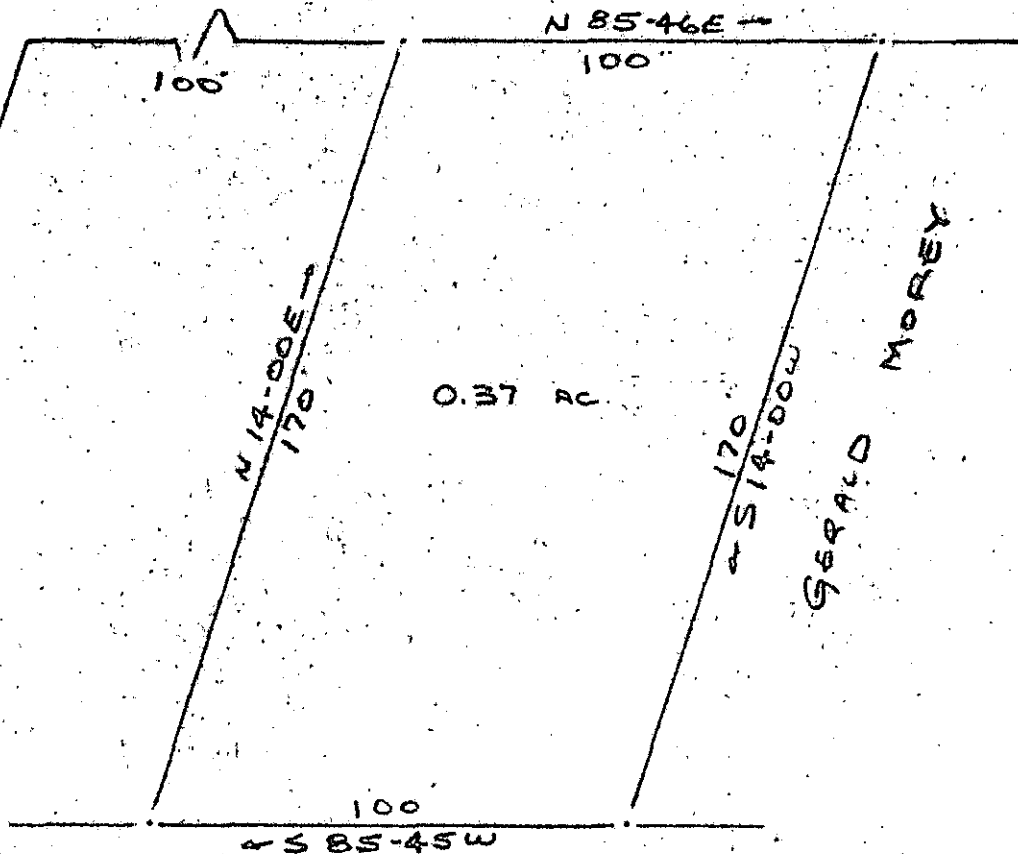

BOLING ROAD

KONDROS CIRCLE

GERALD MOREY

ROBERT TOLLISON

DRAWN FOR
E. M. HANNA
 NEAR GREENVILLE, S.C.
 SCALE: 1"=40' B AUG. 1974

FILED
 GREENVILLE CO. S. C.
 MAY 12 10 11 AM '75
 DONNIE S. TANKERSLEY
 R.M.C.

V5M-2

26228

CAROLINA SURVEYING CO.
 GREENVILLE, S.C.

RECORDING FEE
 PAID \$ 1.00