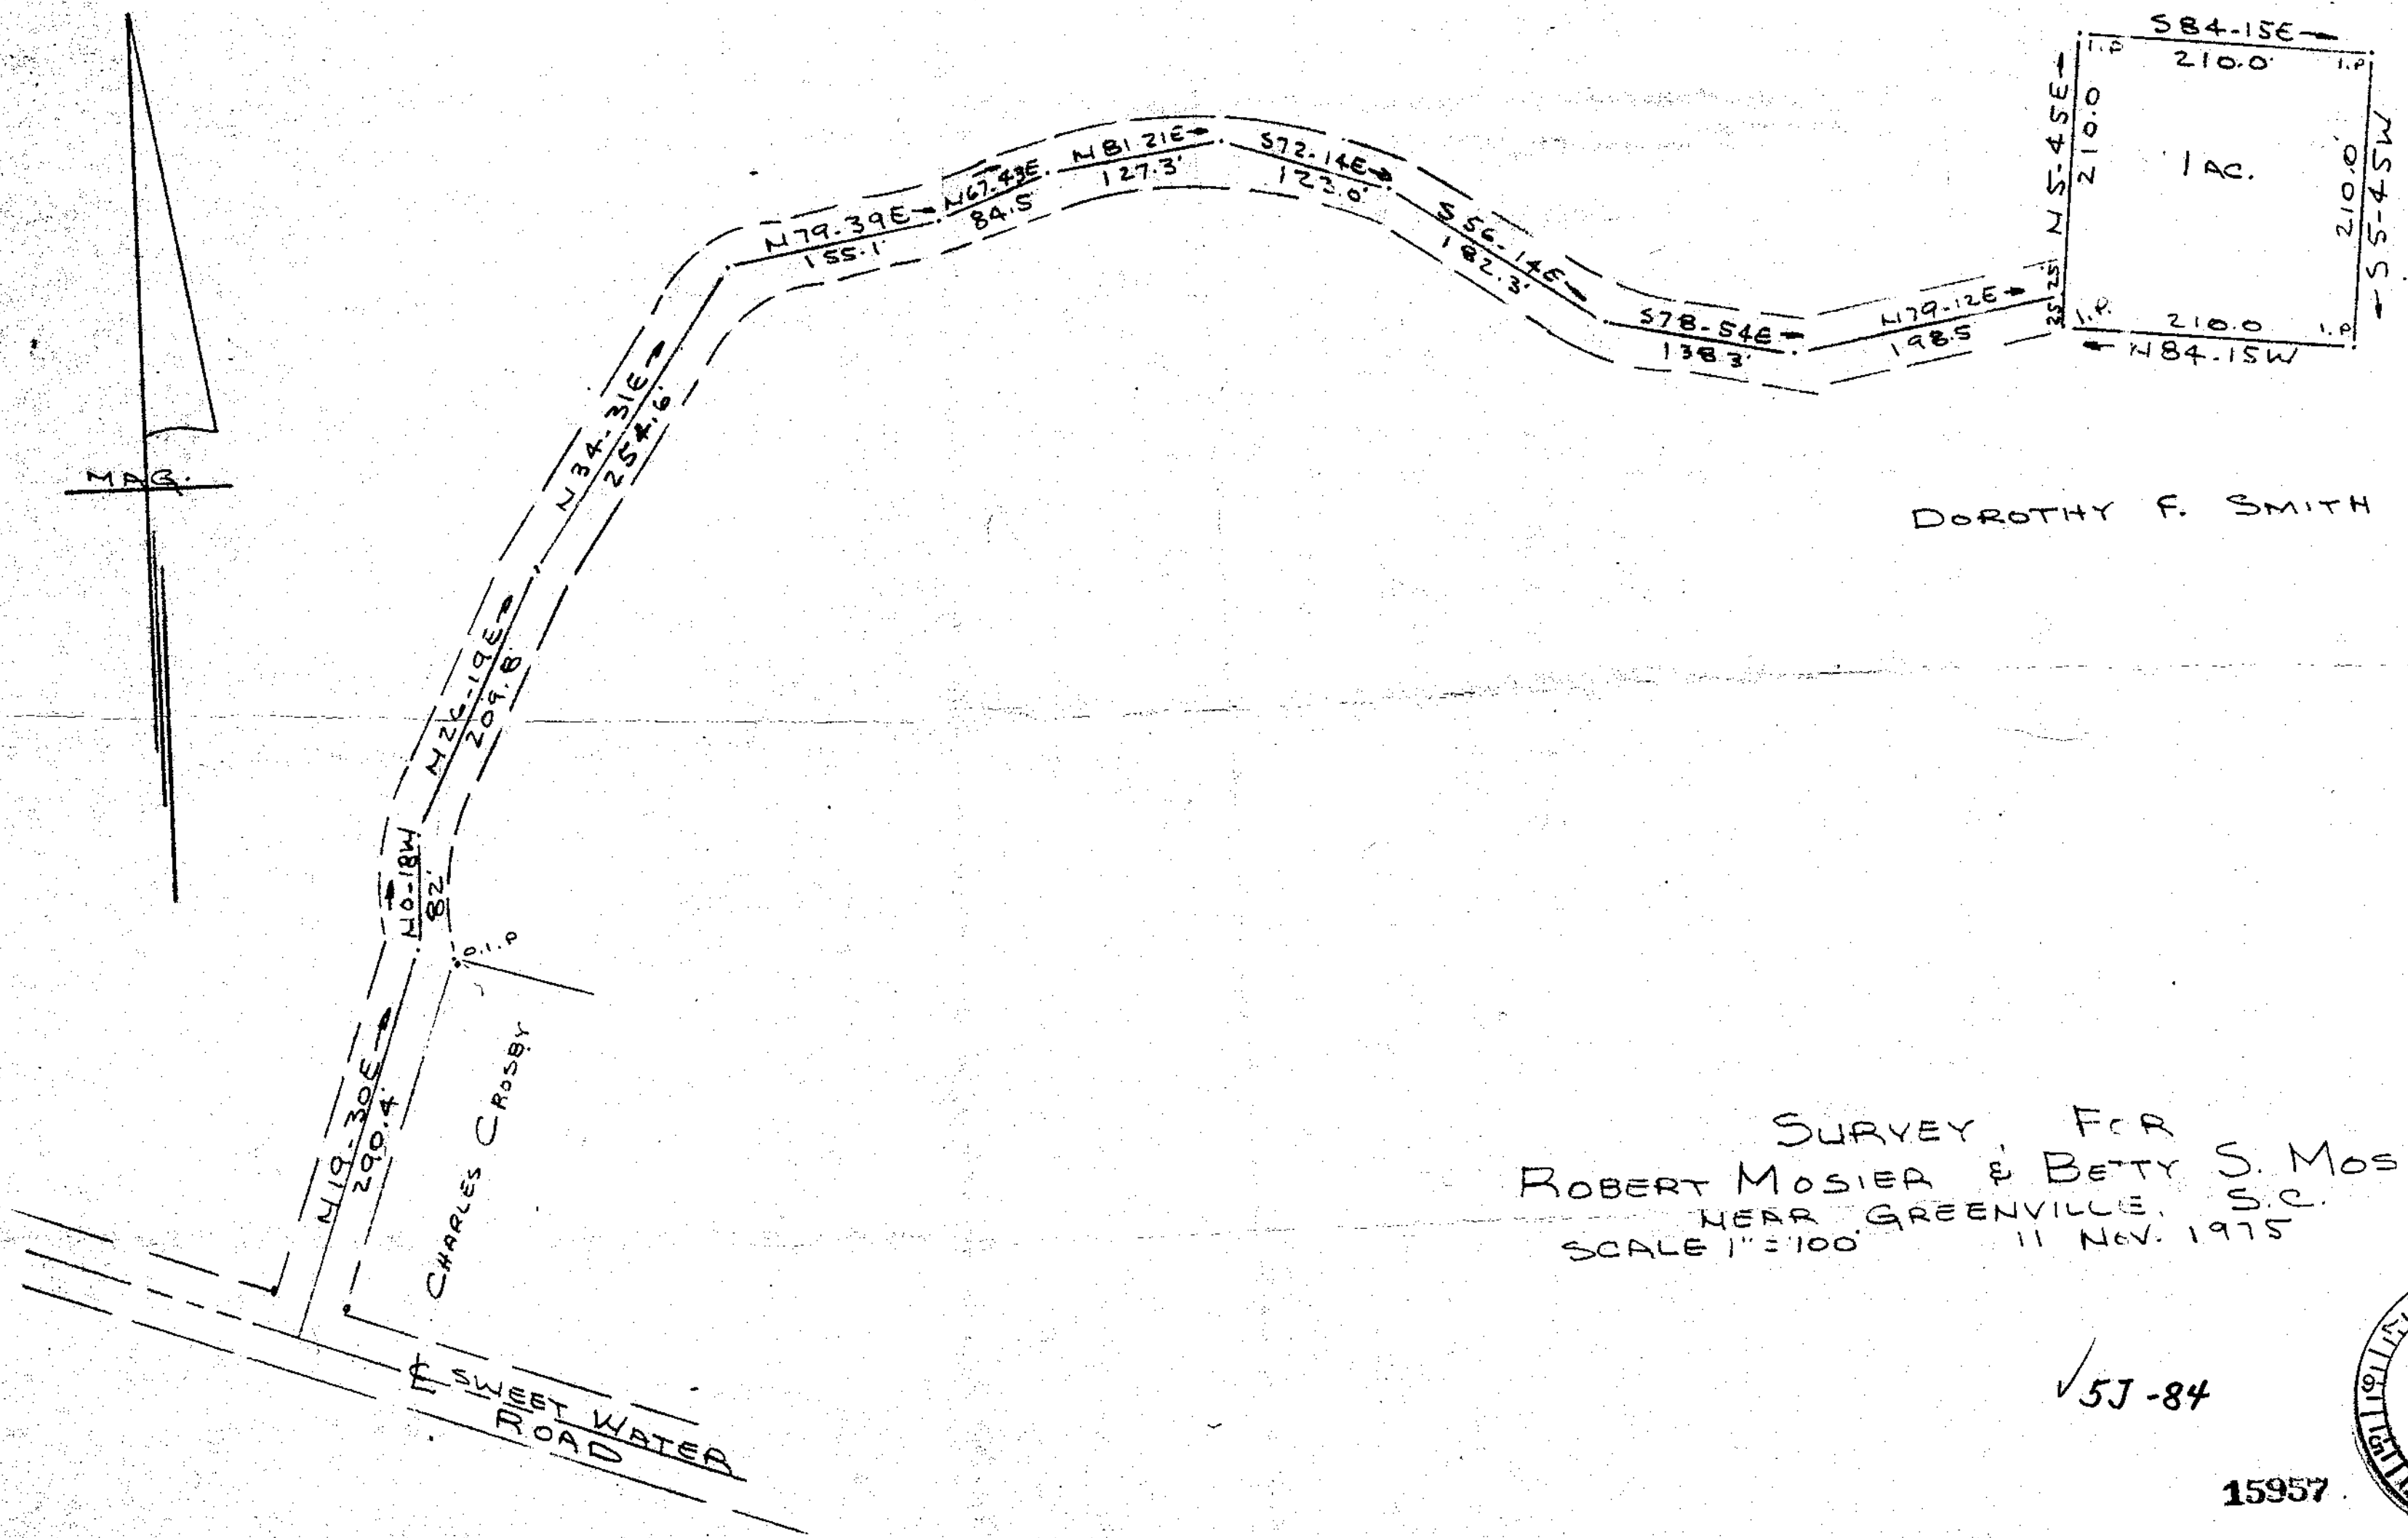

- DOROTHY F. SMITH -

- DOROTHY F. SMITH -

DOROTHY F. SMITH

SURVEY FOR
ROBERT MOSIER & BETTY S. MOSIER
NEAR GREENVILLE, S.C.
SCALE 1"=100' 11 Nov. 1975

✓ 5J-84

15957

DEC 19 1975

CAROLINA SURVEYING Co
112 MANLY ST. GREENVILLE, S.C.
R.B. Bruce Surveyor 1952