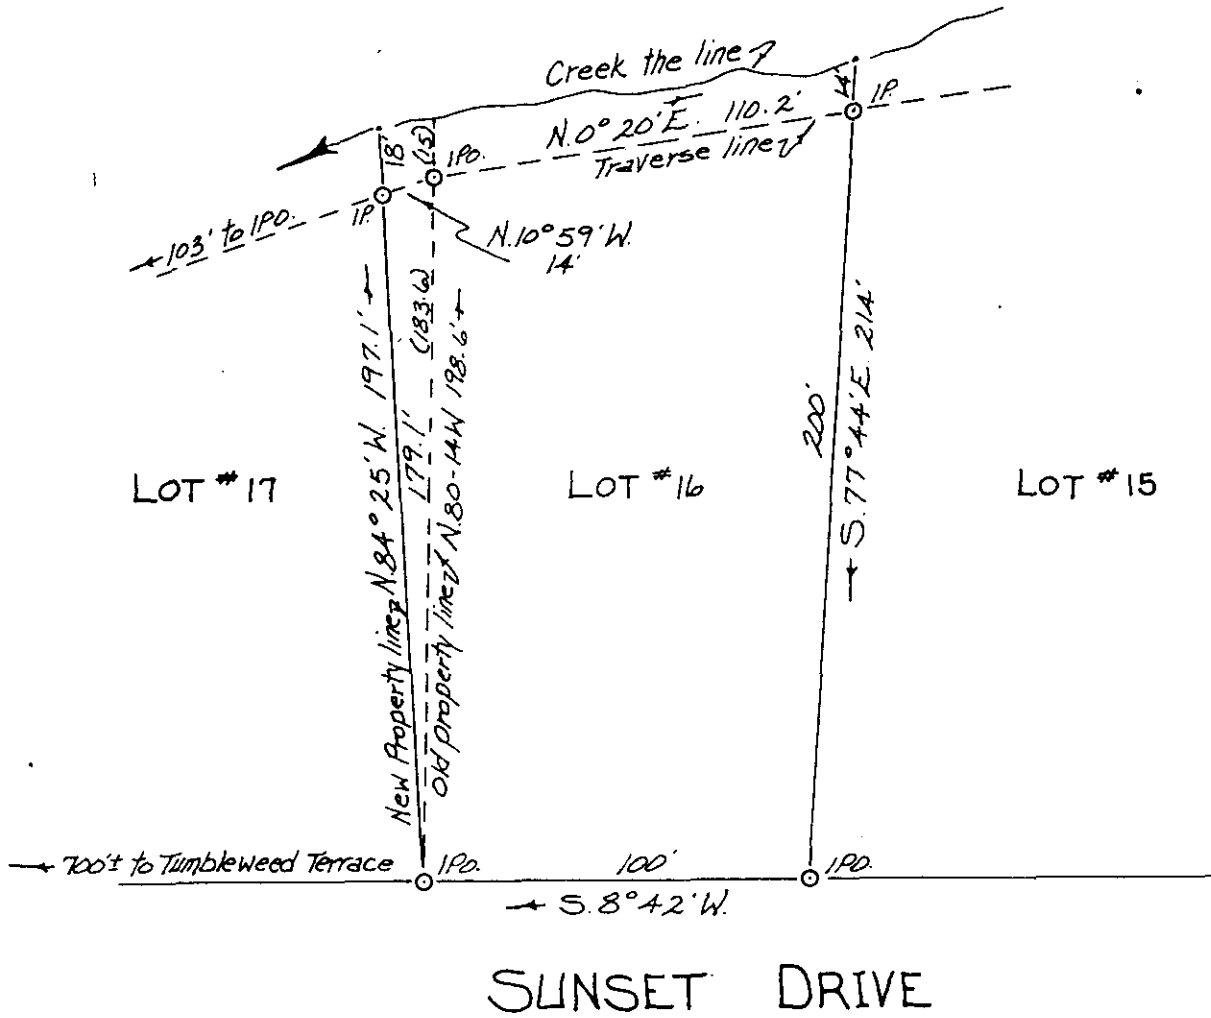

RECORDING FEE
PAID \$ /

PROPERTY OF
FRANK A. & MARY R. LATIMER

Located approx. 2 1/2 miles West of Greer

GREENVILLE COUNTY SOUTH CAROLINA

SCALE: 1" = 50 FEET

JULY 30, 1974

FILED
GREENVILLE CO. S. C.
AUG 29 11 57 AM '74
DONNIE S. TANKERSLEY
R.M.C.