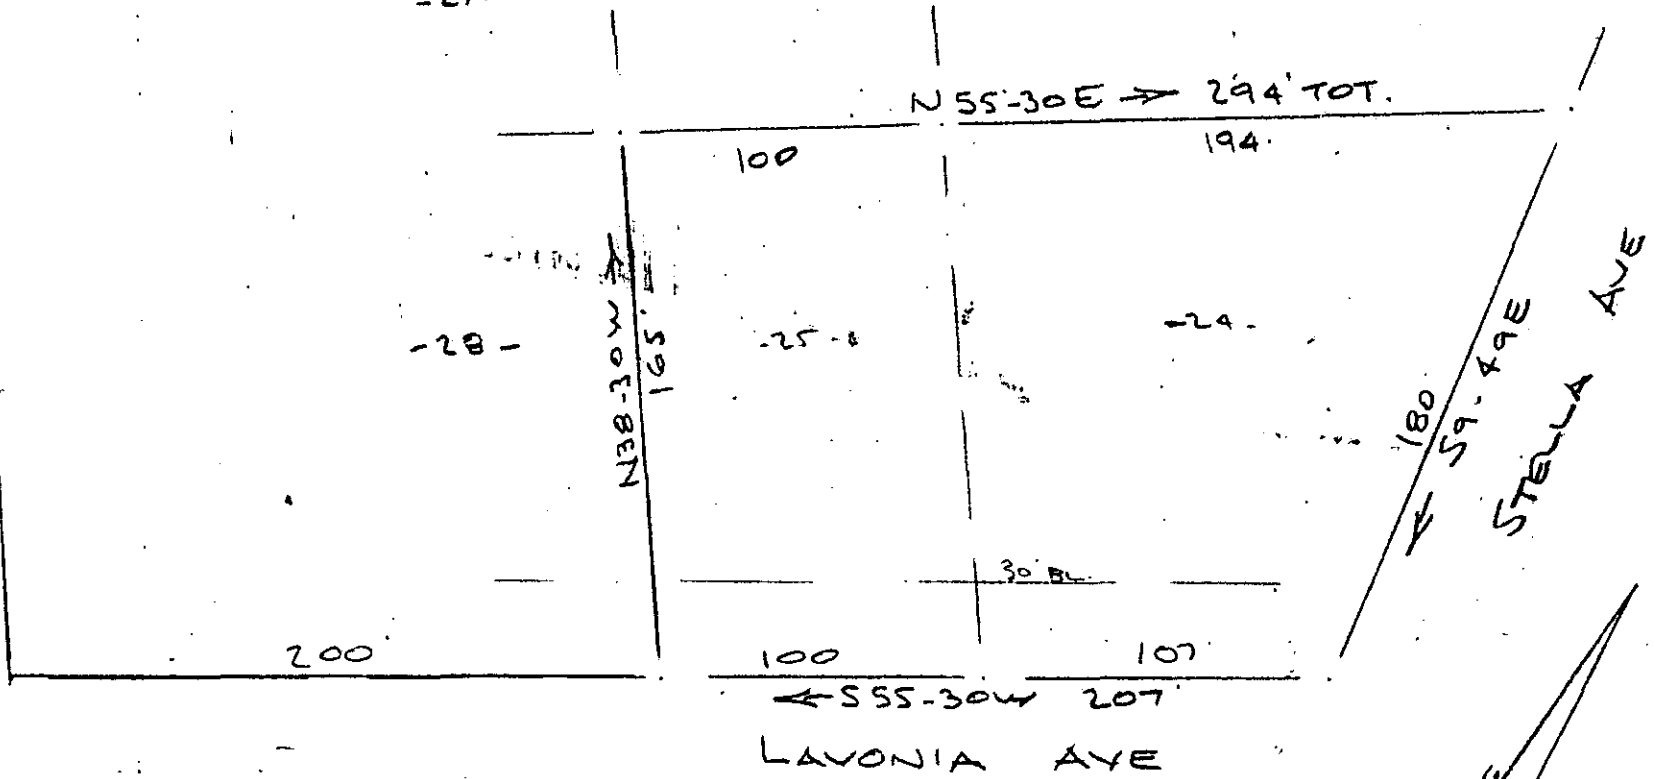

MICROFILMED

FILED  
GREENVILLE, CO. S.C.  
JUL 15 2 57 PM '74  
DONNIE S. TANKERSLEY  
R.M.C.

STANLEY AVE

SURVEY FOR  
HARRELL GRAYSON SHEPHERD & BOBBIE S. SHEPHERD  
NEAR GREENVILLE, S.C.  
SCALE: 1" = 60'  
11 JULY 1974

SOUTH CAROLINA  
REGISTERED  
1952  
LAND SURVEYOR  
& BRUCE

CAROLINA SURVEYING CO  
112 HANLEY ST., GREENVILLE, S.C.

1443

RECORDING FEE  
100  
PAID \$ 74.19 (SB1545816)

✓ 5G-111