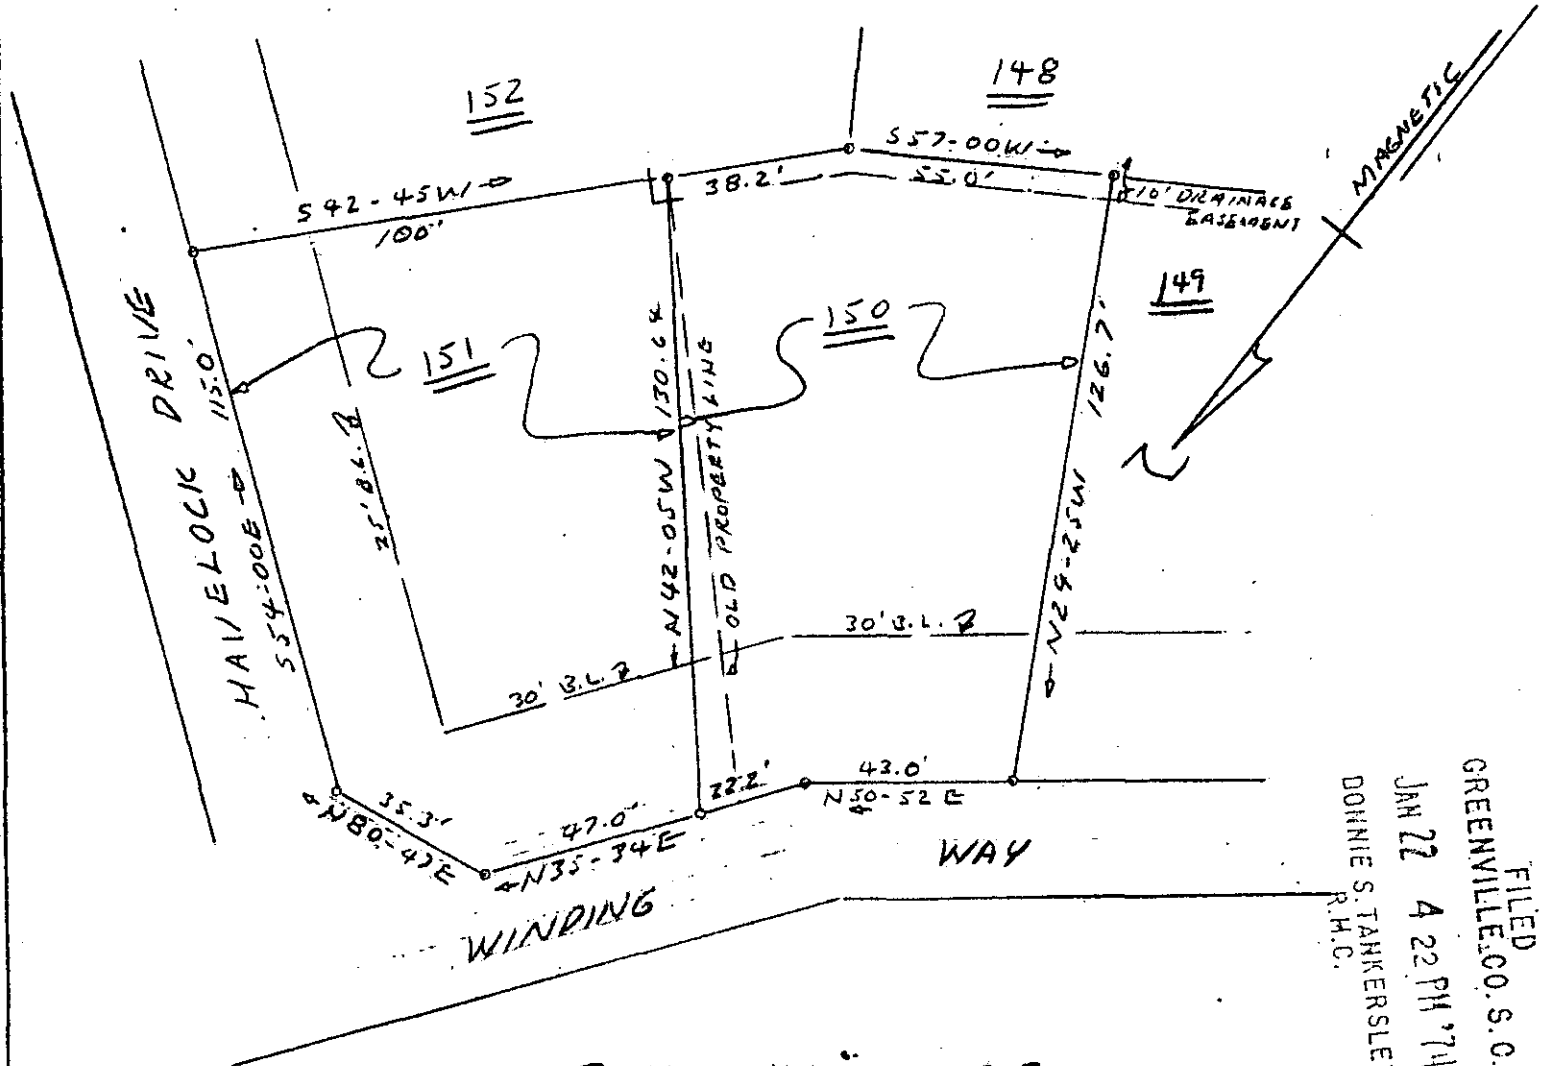

MICROFILMED

REVISION OF
LOTS 150 & 151 OF PEPPERTREE
NEAR GREENVILLE, S.C.
JAN. 21, 1974 SCALE: 1" = 40'

FILED
 GREENVILLE, CO. S.C.
 JAN 22 4 22 PM '74
 DONNIE S. TARKERSLEY
 R.H.C.

BY: CAMPBELL & CLARKSON
SURVEYORS, INC.
R.D. Wooten, Jr.
S.C.R.L.S. 716 4678