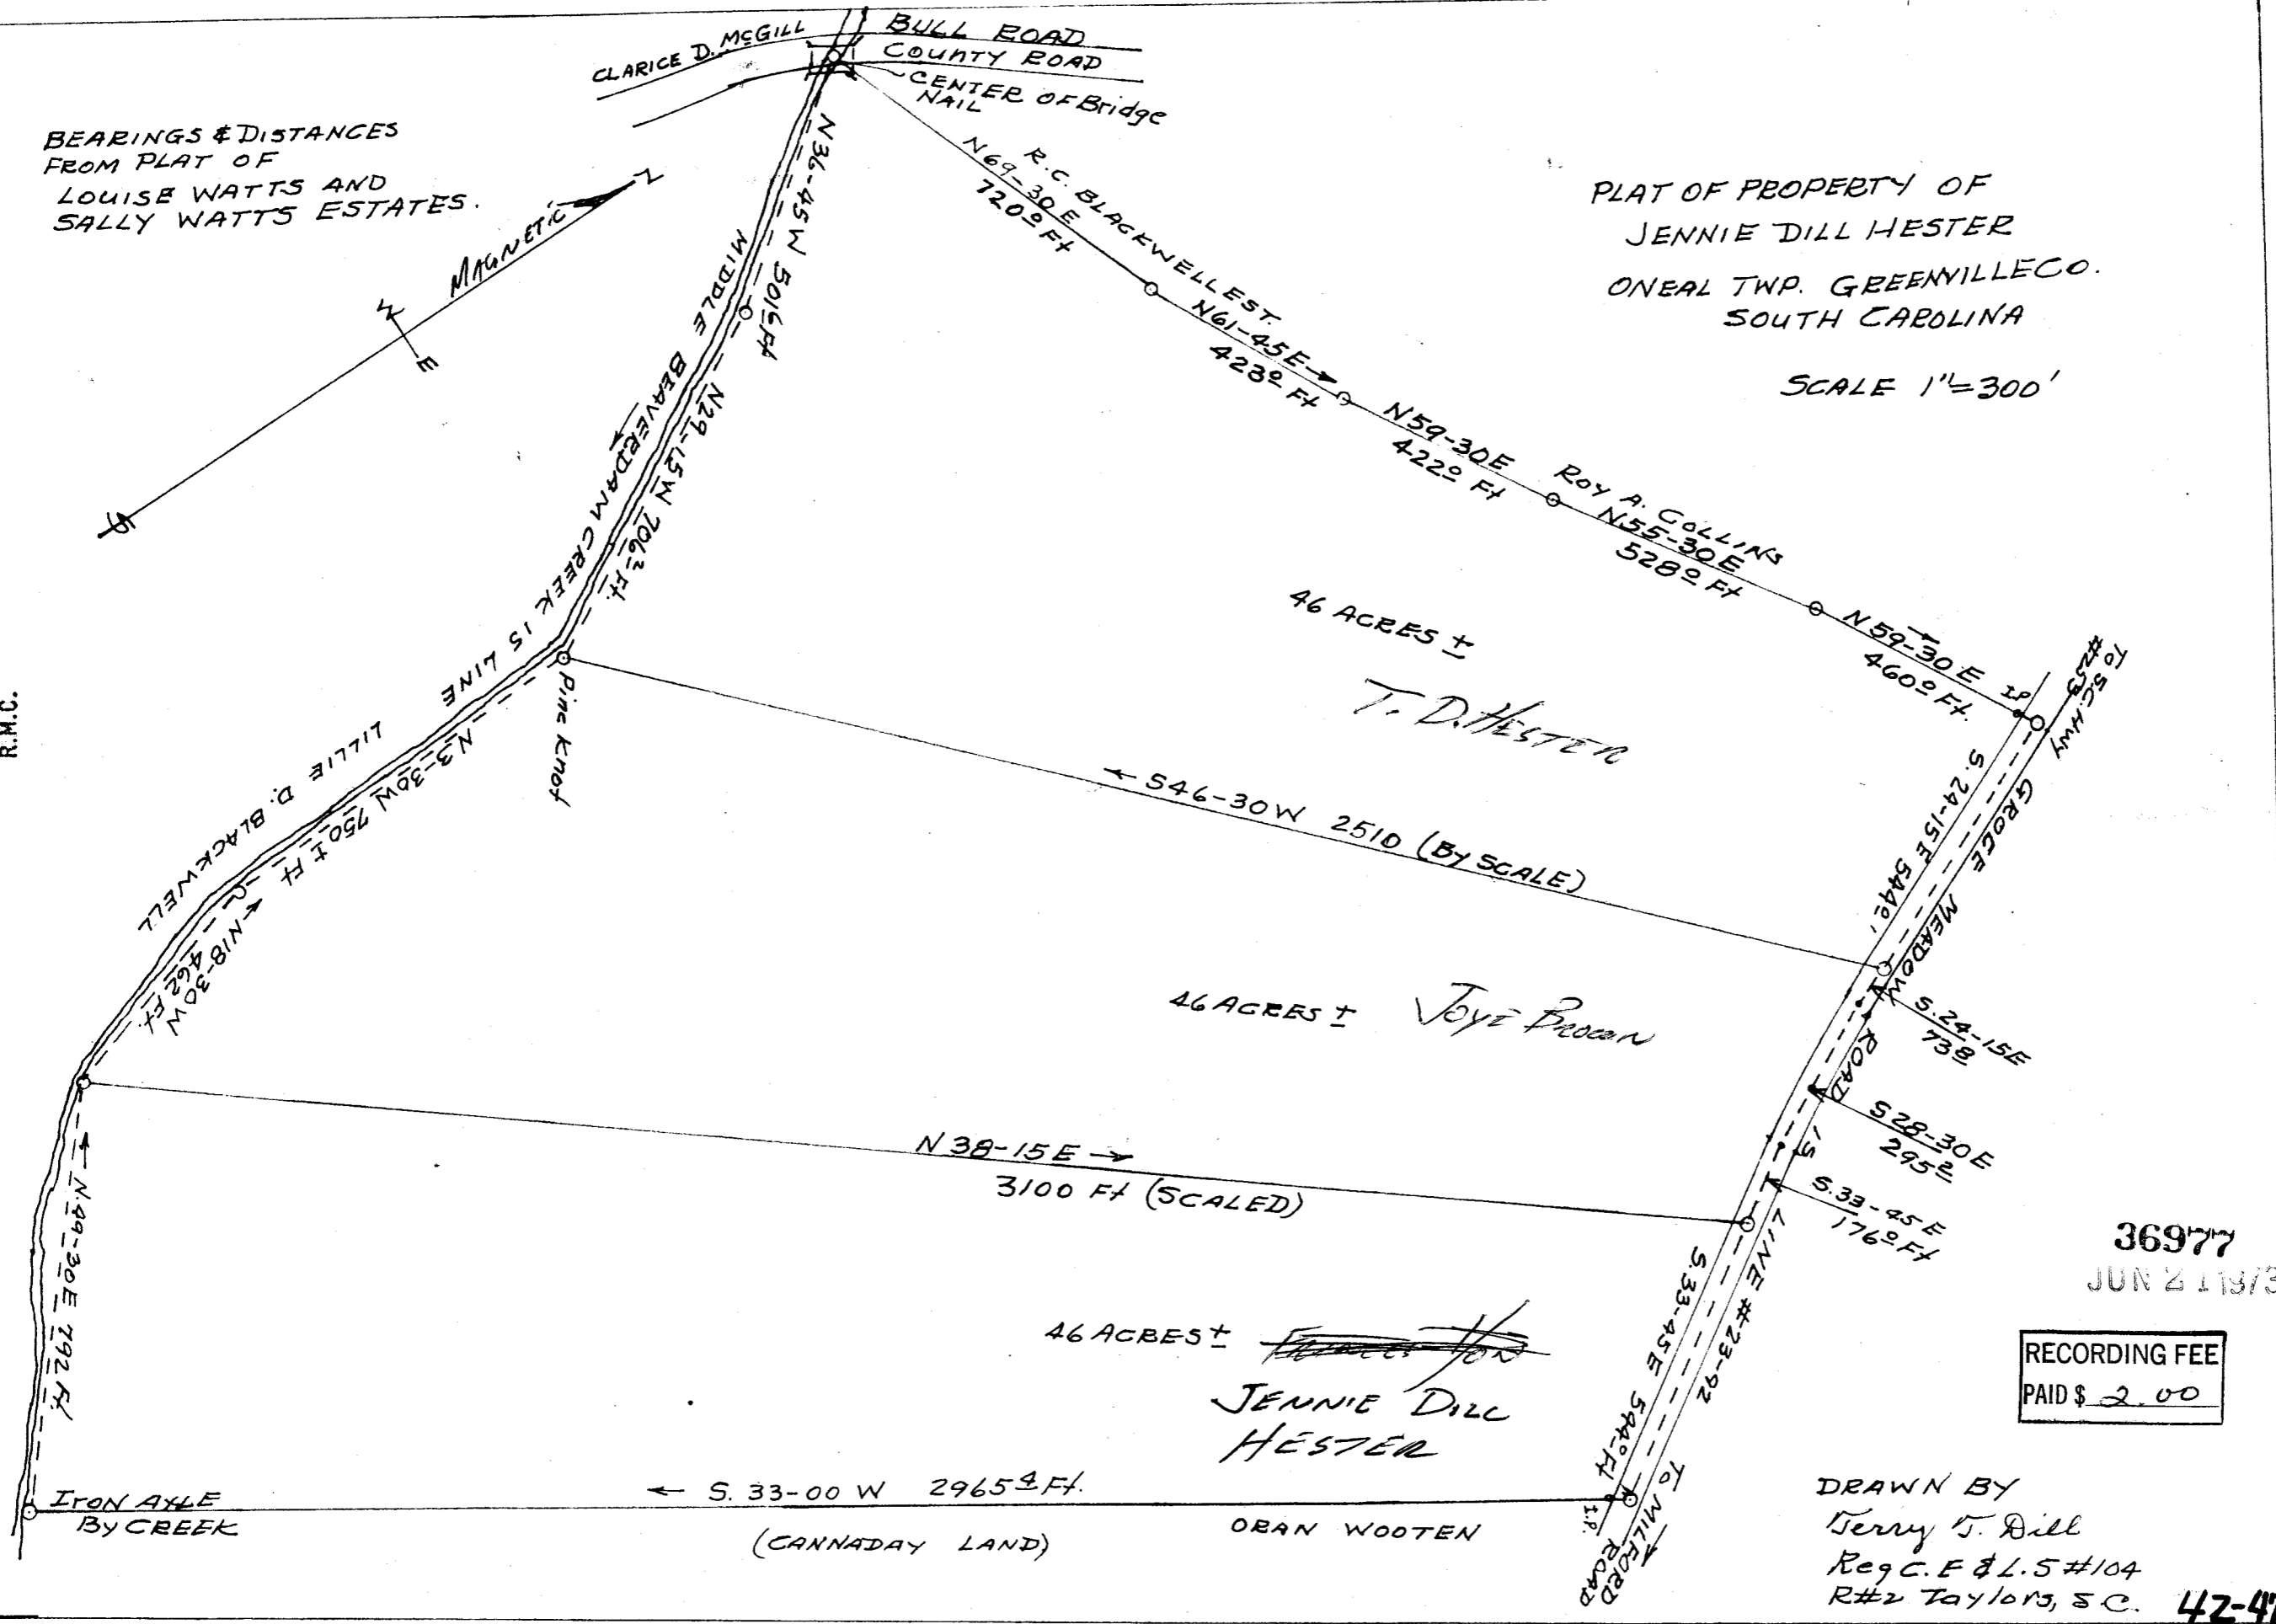

BEARINGS & DISTANCES
FROM PLAT OF
LOUISE WATTS AND
SALLY WATTS ESTATES.

PLAT OF PROPERTY OF
JENNIE DILL HESTER
ONEAL TWP. GREENVILLE CO.
SOUTH CAROLINA

SCALE 1"=300'

FILED
GREENVILLE CO. S.C.
JUN 21 2 02 PM '73
DONNIE S. TANKERSLEY
R.M.C.