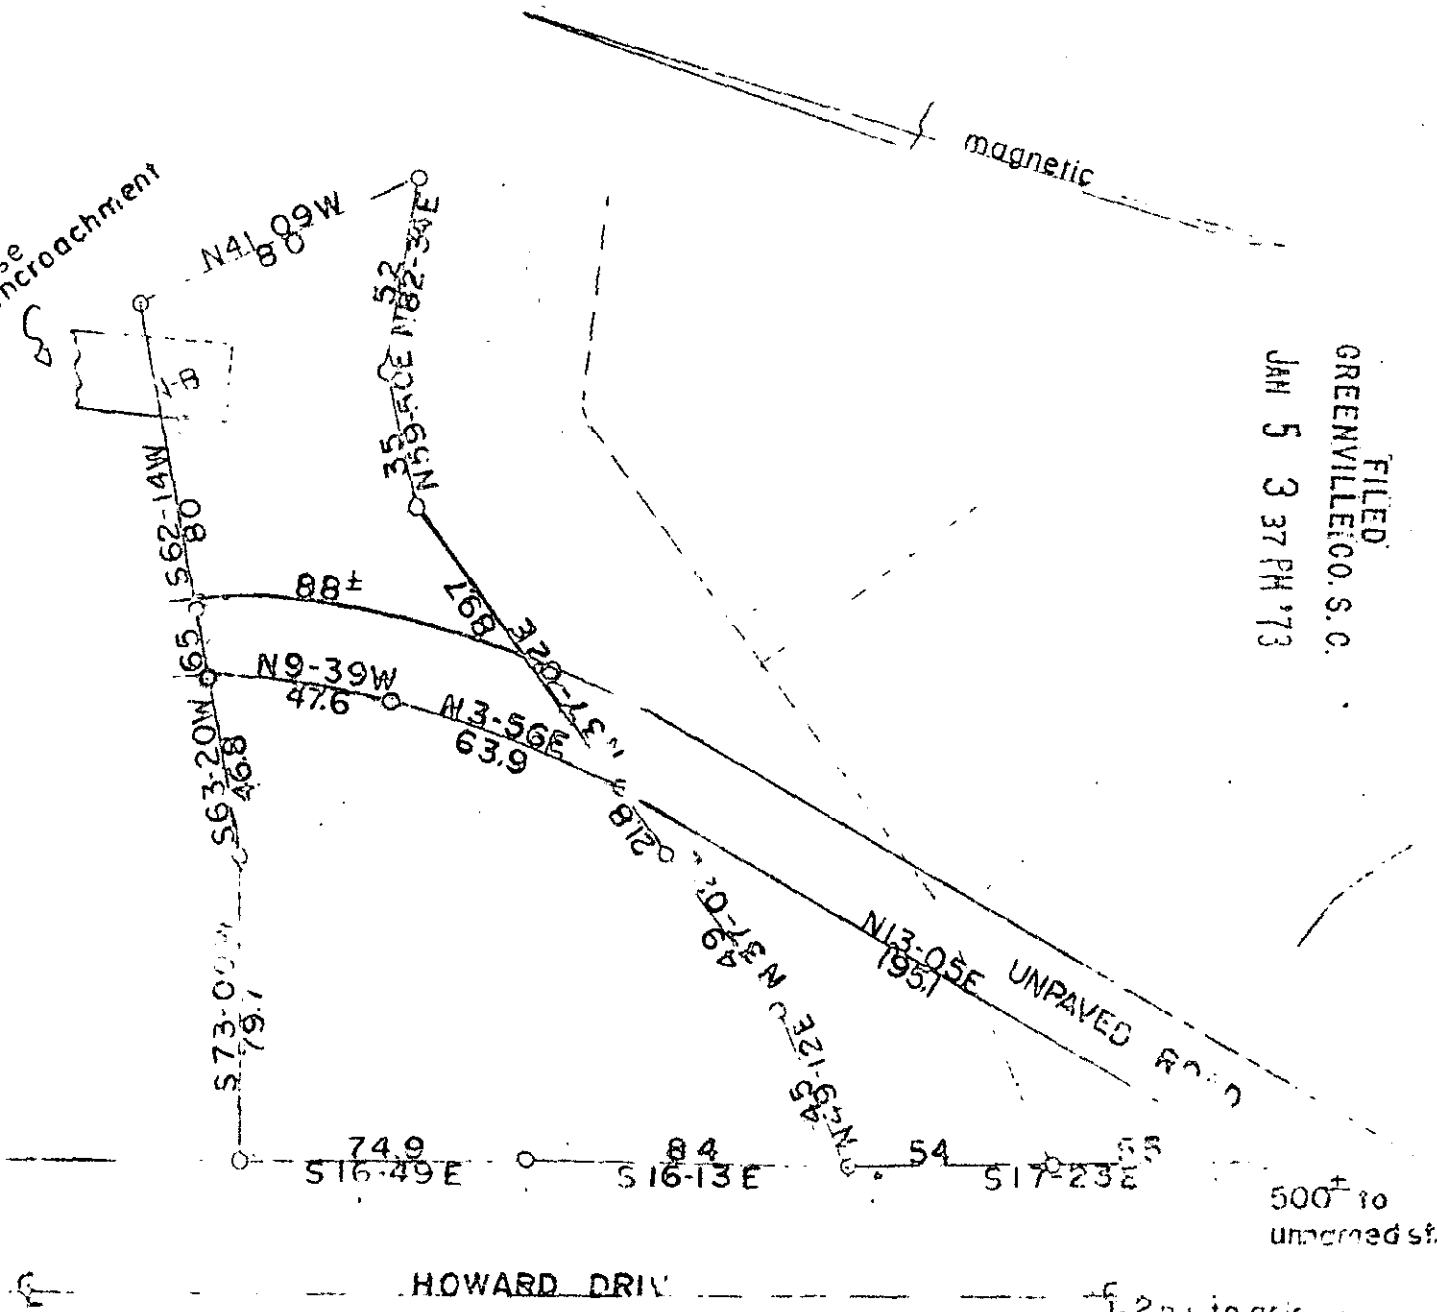

house encroachment

magnetic

FILED
GREENVILLE CO. S.C.
JAN 5 3 37 PM '73

PROPERTY OF DAVID HARRIS

located in HOWARD HEIGHTS SUBDIVISION - near FT. INN, S.C.

GREENVILLE COUNTY

SCALE 1" = 50'

surveyed september, 1972

by J. L. MONTGOMERY, III

simpsonville, s. carolina

44-2

LEGEND	
○.....old ip	
○.....new ip	

19783

JAN 5 1973 ✓

FBM

100