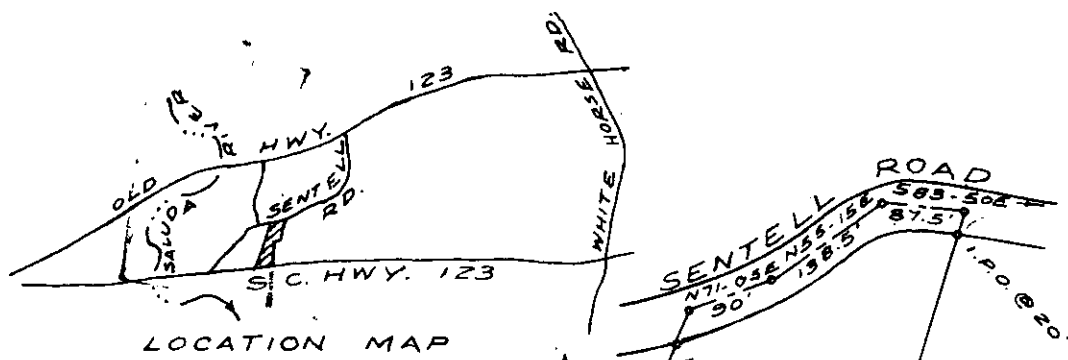

RECORDING FEE
PAID \$ 102

LOCATION MAP

6.51
ACRES

LOT 1
WHITMIRE EST.
PL. BK. Y-87
1.15
ACRES

ALLEY
(NOT OPEN)

S. C. HWY. NO. 123

GREENVILLE

PROPERTY OF
CAROLINA SPORTS CENTER, INC.
GREENVILLE CO., S. C.

16768

SCALE: 1" = 200' NOV. 28, 1972

C. O. RIDDLE, R.L.S. NO. 1347

FILED
GREENVILLE CO. S.C.
DEC 7 3 05 PM '72
ELIZABETH RIDDLE
R.M.C.

DEC 7 1972
4W/80

4W-80