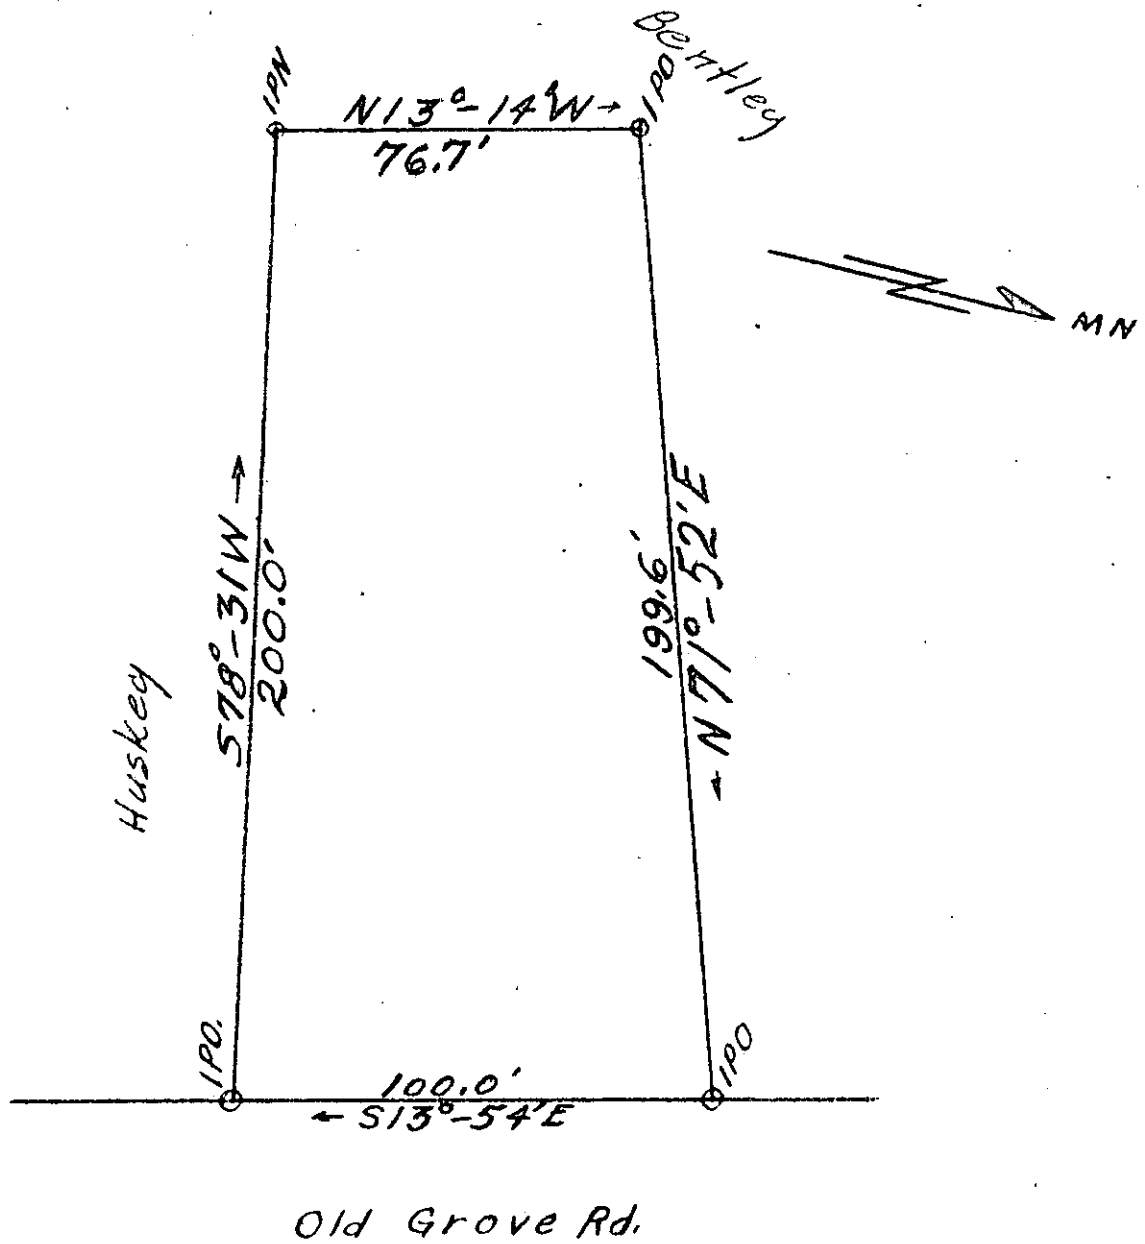

Microfilmed
 RECORDING FEE
 PAID \$ 1.00

15542

NOV 27 1972

PROPERTY of Mr & Mrs J. H. ROSS
 Located approximately 3 mi S.W. of
 Greenville in Greenville Co. S.C.
 Surveyed Nov. 18, 1972 - Scale: 1" = 40'
 Surveyed by Alex A. [unclear] Reg. CE & L.S. No. 1194
 4W-71 ✓

FILED
 GREENVILLE CO. S.C.
 NOV 27 3 45 PM '72
 ELIZABETH RIDDLE
 R.M.C.

4W-71