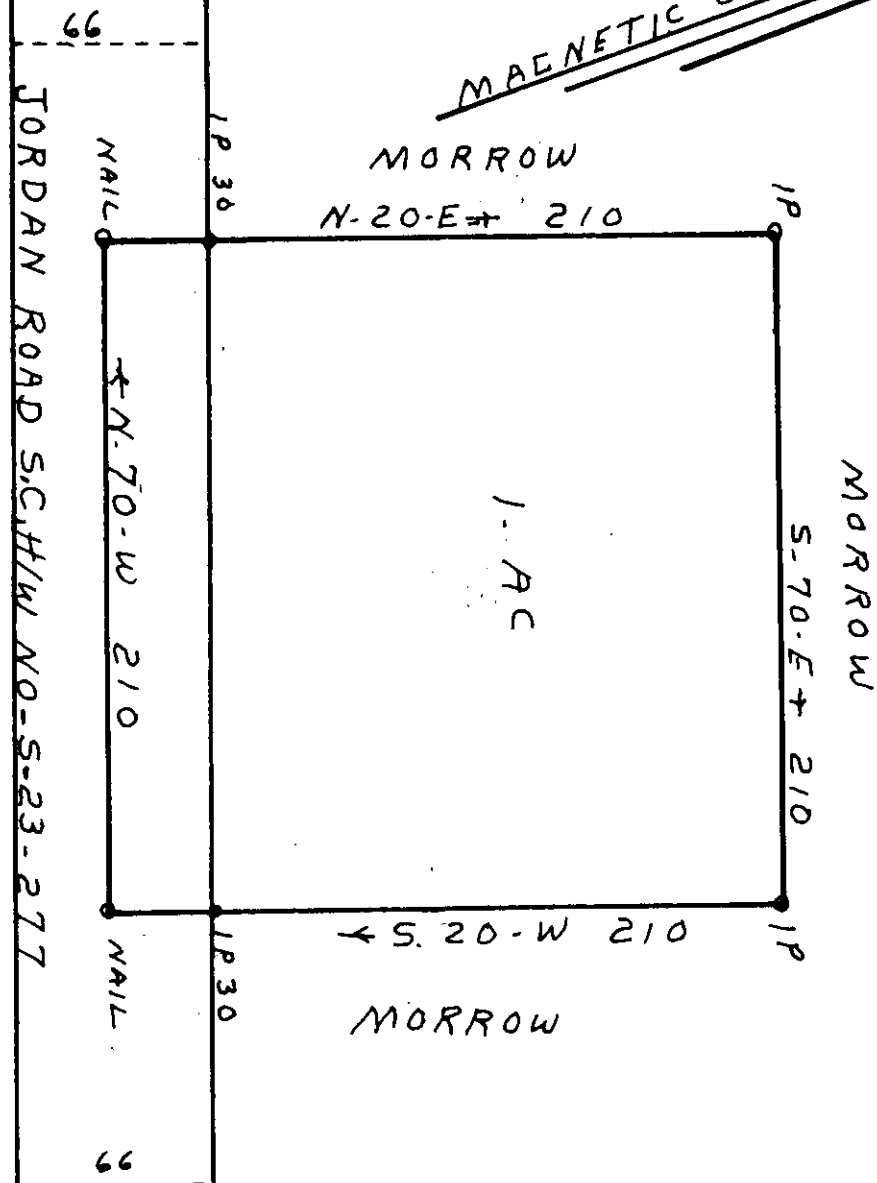

MAGNETIC ORINTATION

✓

SURVEY FOR
GEORGE MORROW
 GREENVILLE CO S.C.
 ABOUT 1 MI S.E. PLEASANT
 HILL CHURCH S. SCALE 1"=60'
 SEE VOL. 115 - PG. 534 - ALSO
 VOL. 175 - PG. 239 9-18-1972
 FIELD S.D. ATKINS

W.N. WILLISENERS
 SPARTANBURG SC

42-148
 RECORDING FEE
 PAID \$ 100

10257

S.C. REG. NO. 234

JORDAN ROAD S.C. H/W NO. 5-23-277

LIMIT INT. S.C. H/W NO. 14

OCT 4 1972

OCT 13 3 35 PM '72
 ELIZABETH RIDDLE R.M.C.

GREENVILLE CO S.C.
 FILED