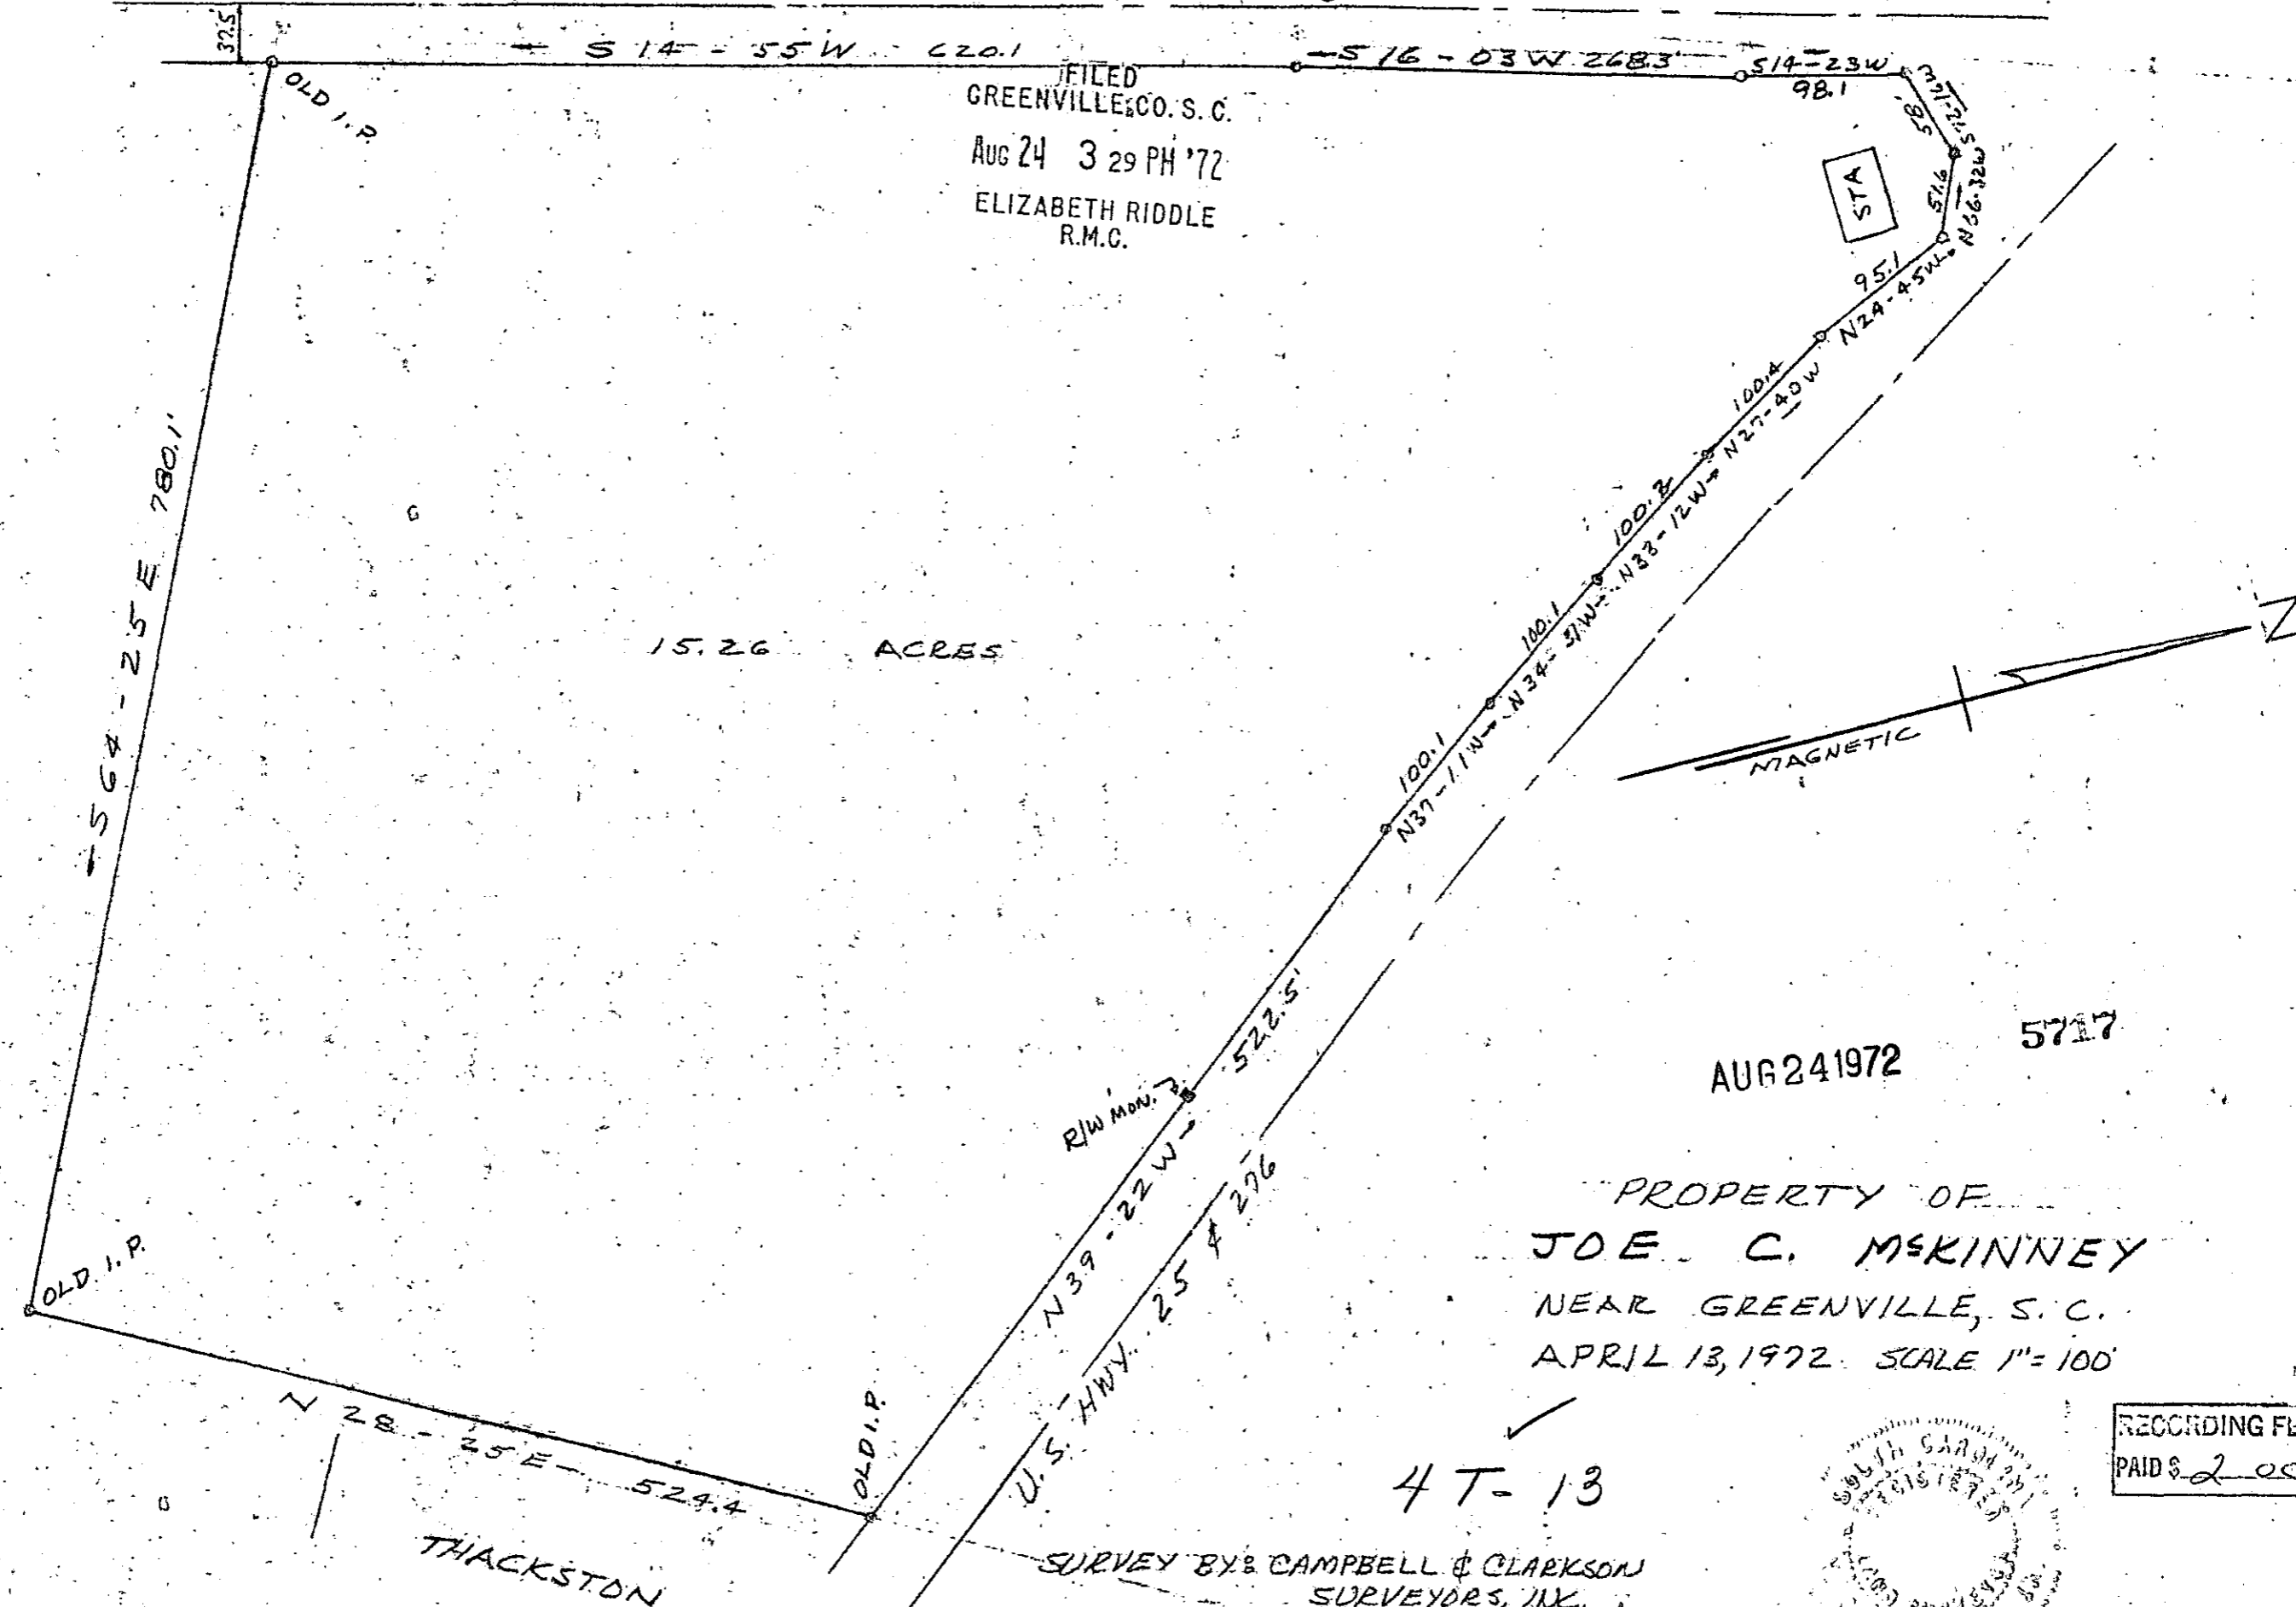

OLD BUNCOMBE ROAD

FILED
GREENVILLE CO. S. C.
AUG 24 3 29 PM '72
ELIZABETH RIDDLE
R.M.C.

15.26 ACRES

GREENVILLE SCHOOL DIST.

OLD I.P.

THACKSTON

OLD I.P.

U.S. HWY. 25
R/W MON. 7'

AUG 24 1972 5717

PROPERTY OF
JOE C. MCKINNEY
NEAR GREENVILLE, S. C.
APRIL 13, 1972. SCALE 1" = 100'

4 T-13

SURVEY BY: CAMPBELL & CLARKSON
SURVEYORS, INC.
H.C. Clarkson
SC RLS 2589

RECORDING FEE
PAID \$ 2.00