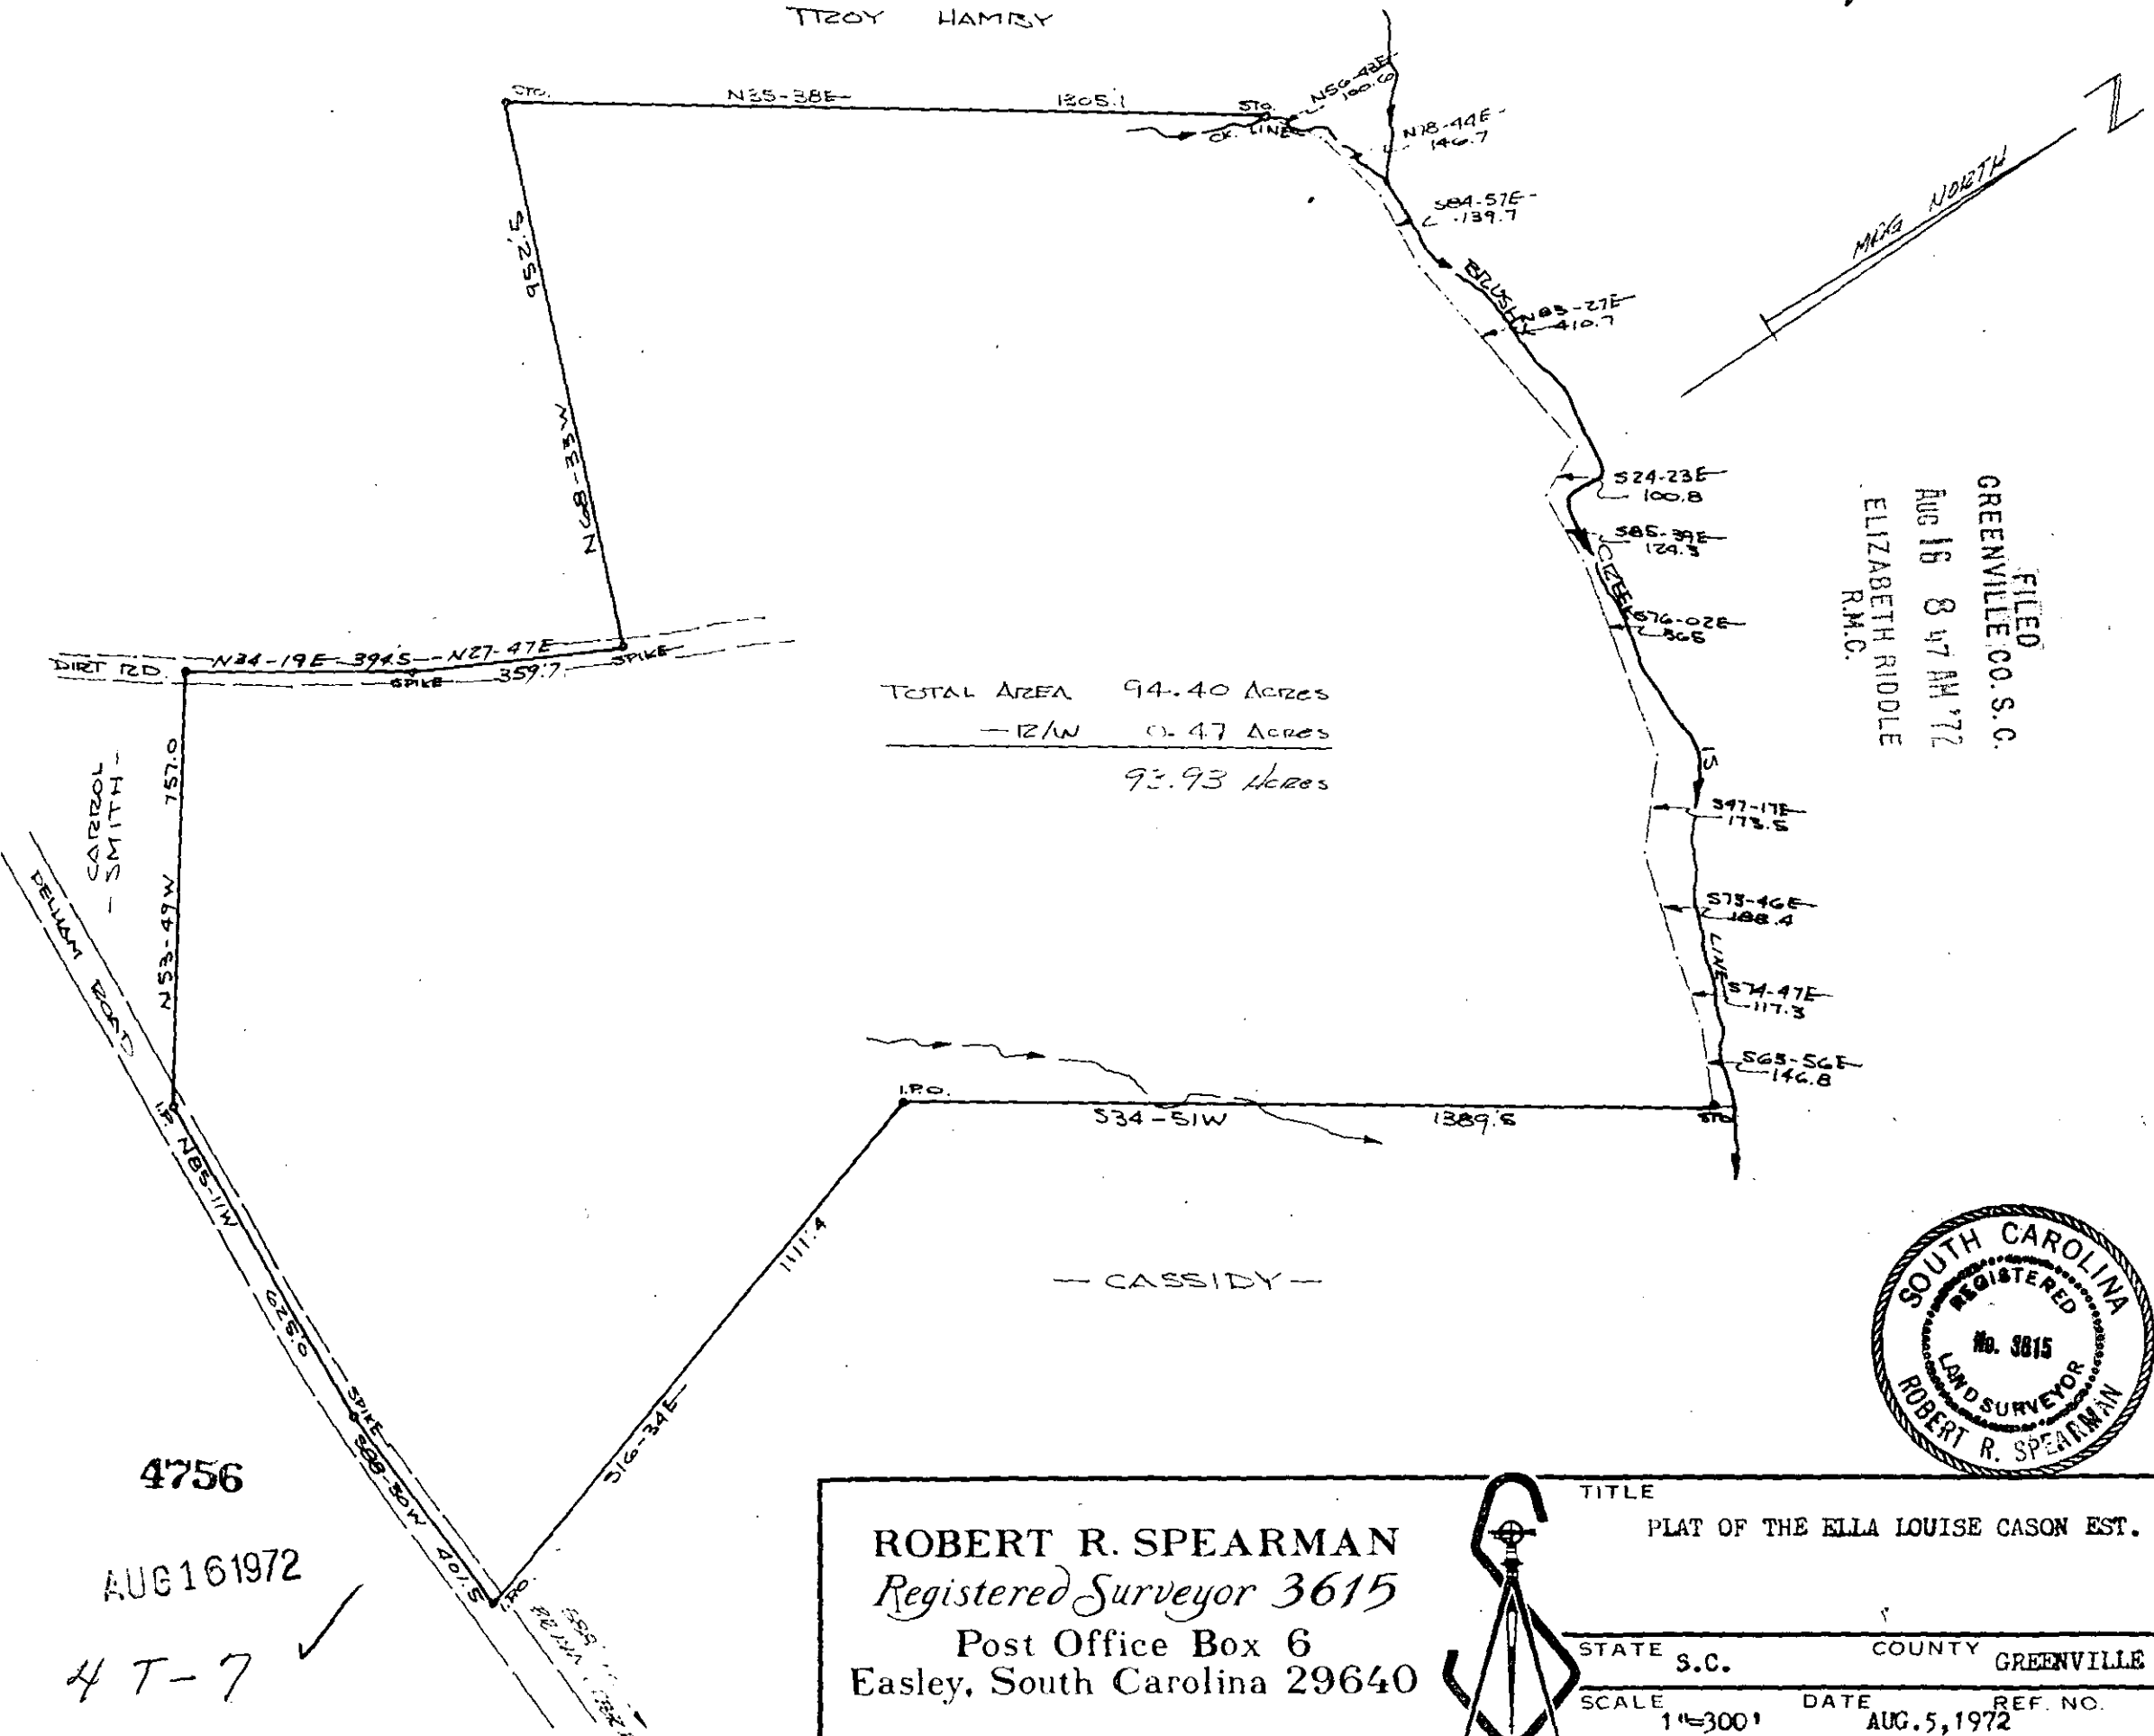

2.00 pd.

TROY HAMBY

TOTAL AREA 94.40 Acres  
 - 12/1W 0.47 Acres  
 93.93 Acres

FILED  
 GREENVILLE CO. S.C.  
 AUG 16 8 47 AM '72  
 ELIZABETH RIDGLE  
 R.M.C.

4756

AUG 16 1972

HT-7 ✓

ROBERT R. SPEARMAN  
 Registered Surveyor 3615  
 Post Office Box 6  
 Easley, South Carolina 29640

TITLE		PLAT OF THE ELLA LOUISE CASON EST.	
STATE	S.C.	COUNTY	GREENVILLE
SCALE	1"=300'	DATE	AUG. 5, 1972
		REF. NO.	