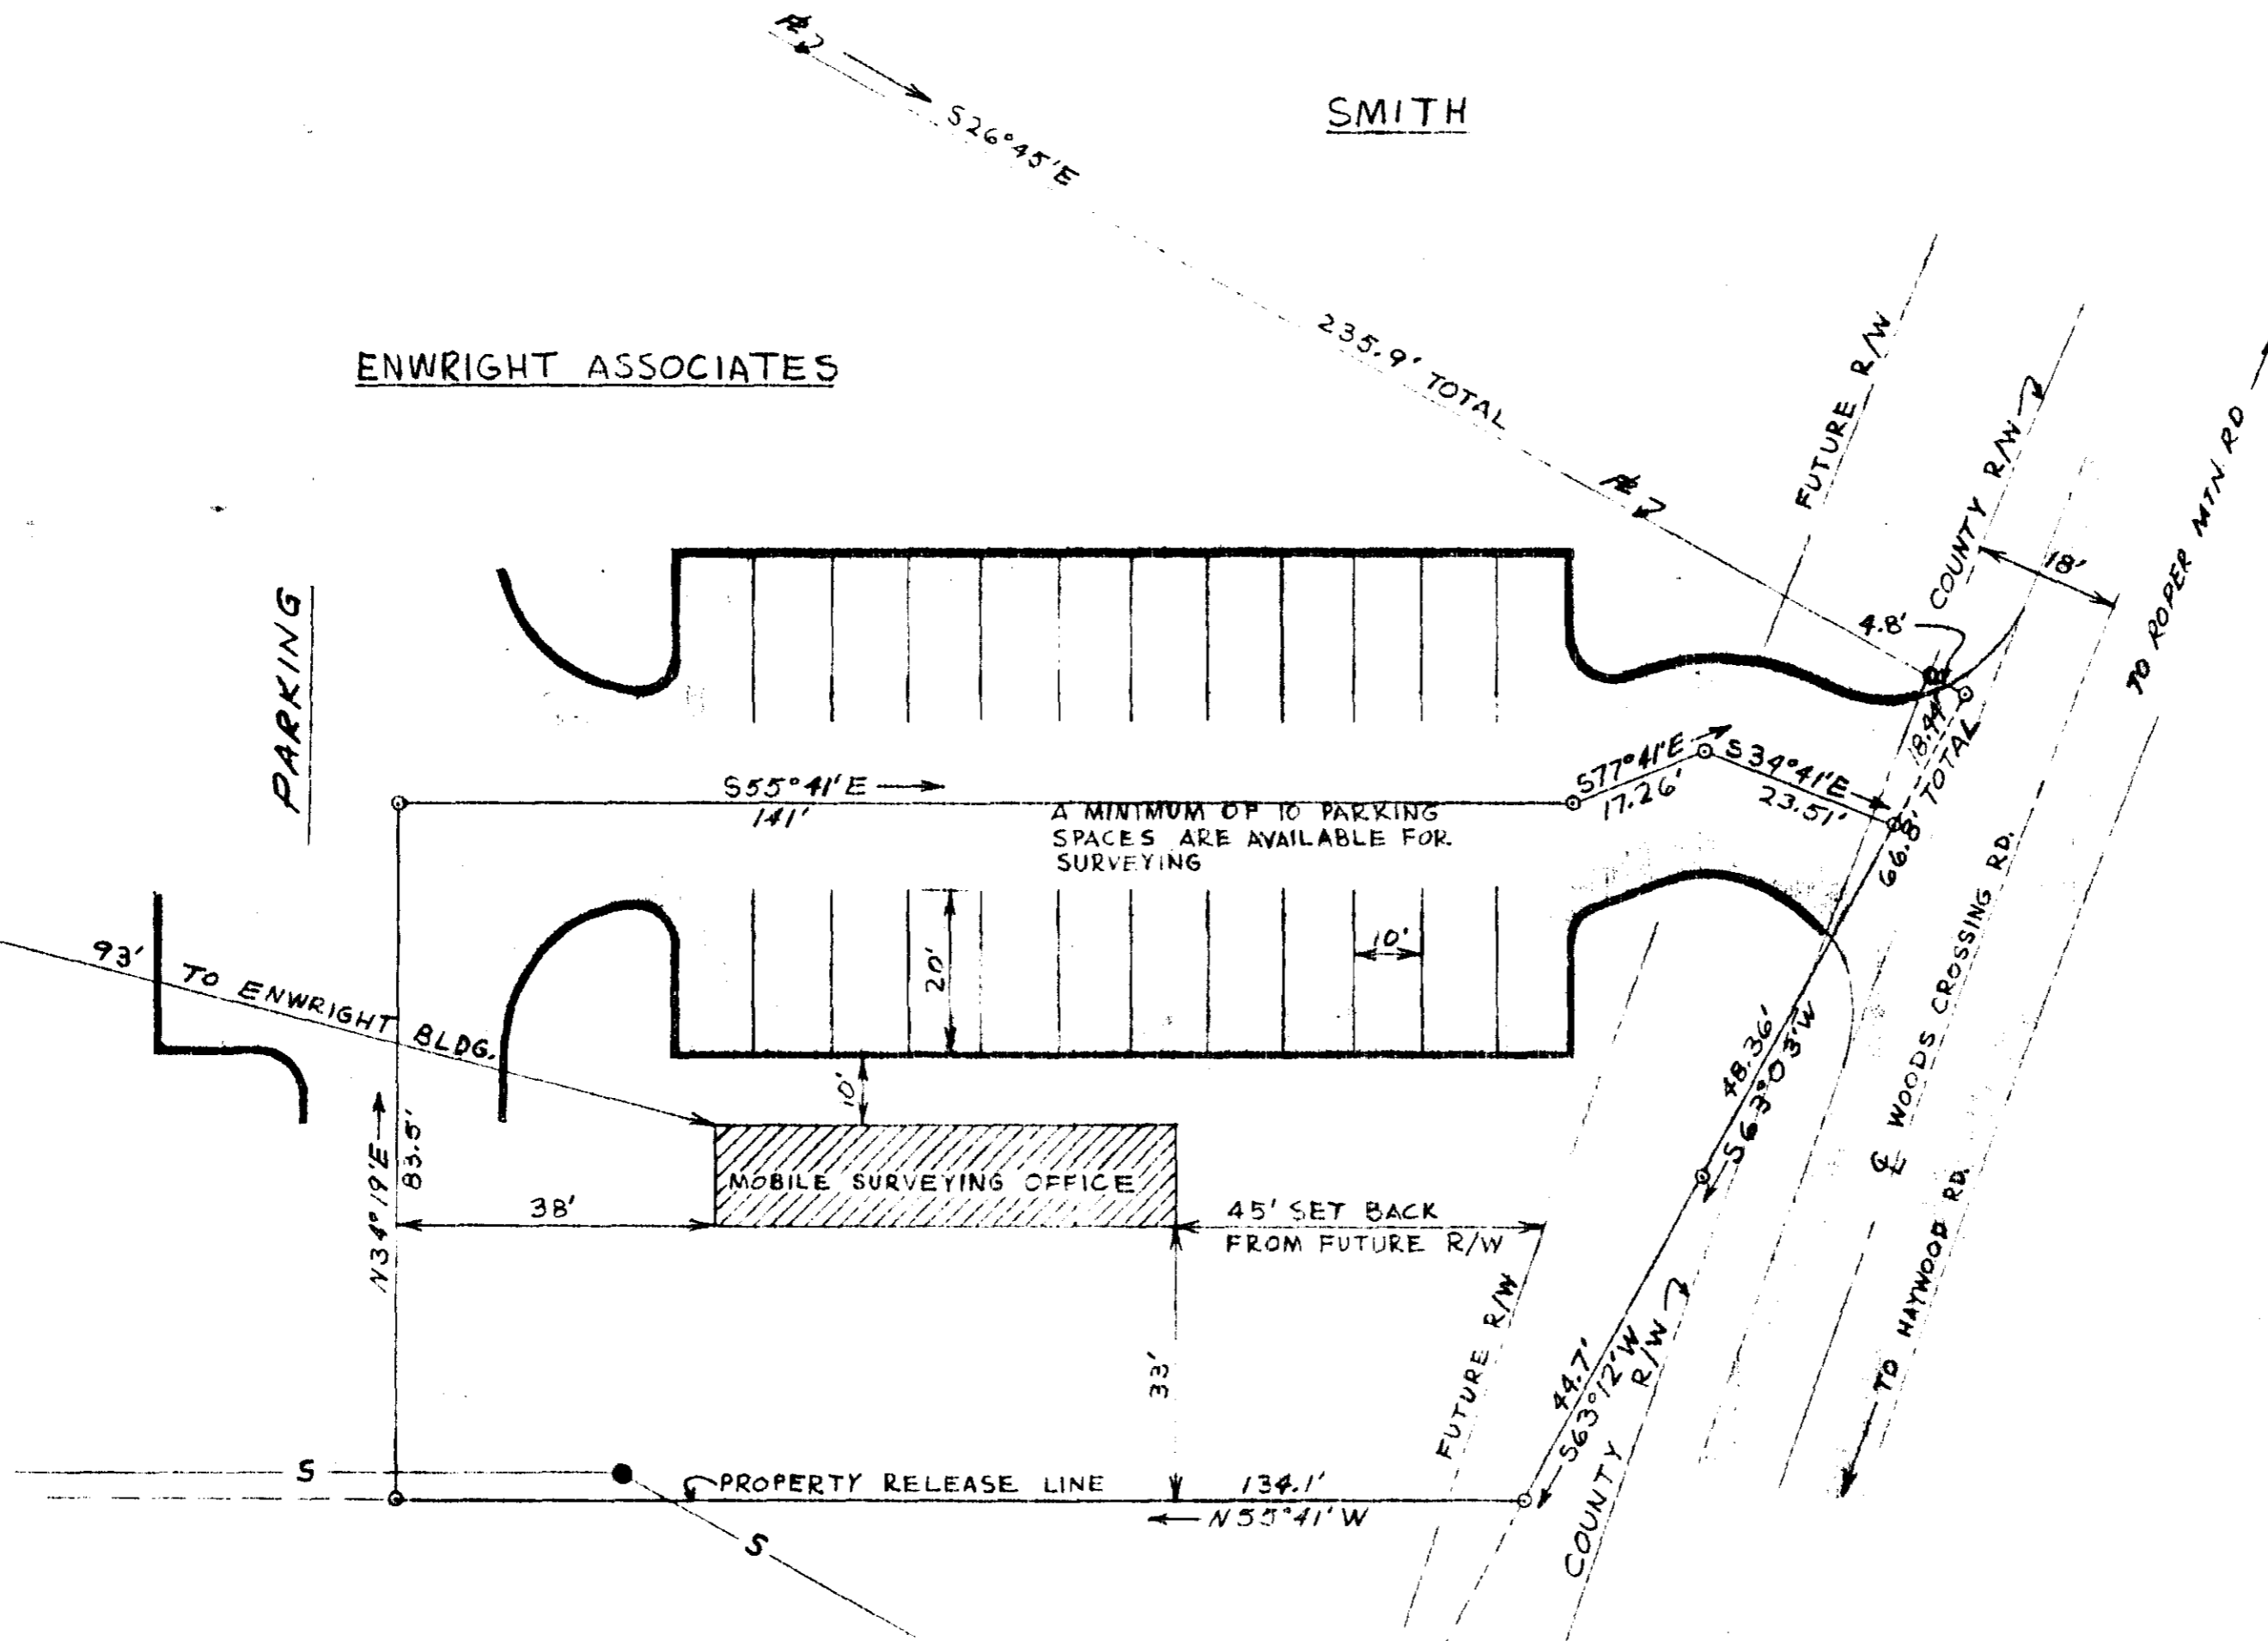

SMITH

ENWRIGHT ASSOCIATES

ENWRIGHT ASSOCIATES  
OFFICE BLDG

PARKING

13,218 SQUARE FEET  
0.3 ACRE

13474

NOV 3 1972

RECORDING FEE  
PAID \$ 5.00

48-page 45 ✓

**enwright associates**  
ENGINEERS  
GREENVILLE, S.C.

**PLOT PLAN**  
MOBILE SURVEYING OFFICE  
ENWRIGHT ASSOCIATES  
GREENVILLE SOUTH CAROLINA  
DATE: 12/12/72 SCALE: 1" = 20' 0"

45-45