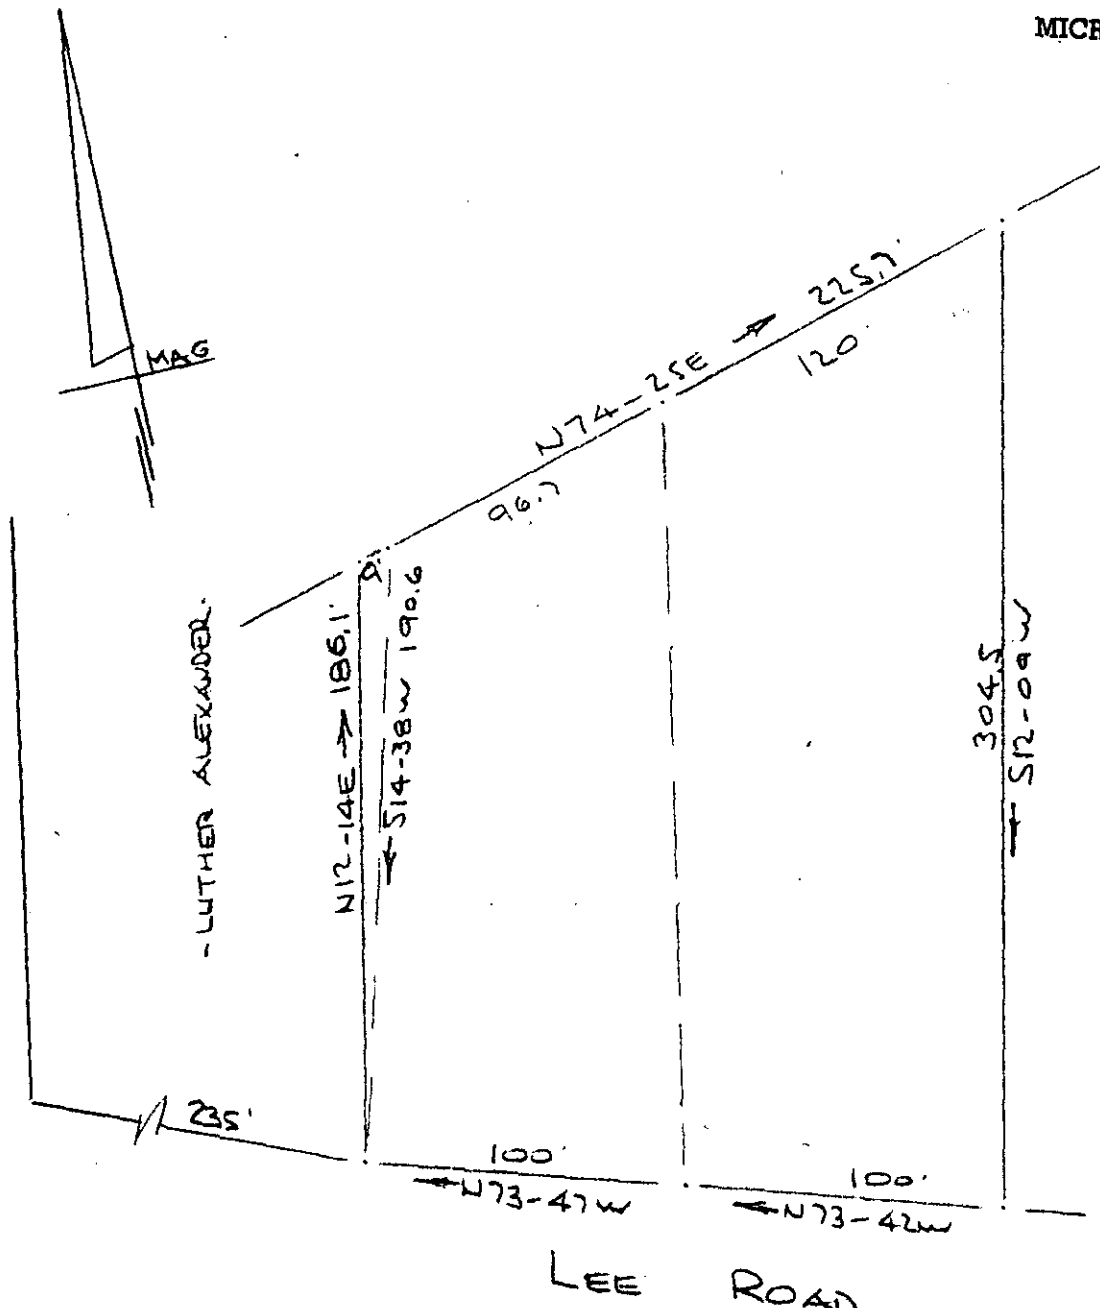

MICROFILMED

PINE KNOLL DR (MC CARTER SHOP RD)

- LUTHER ALEXANDER -

FILED  
 GREENVILLE CO. S. C.  
 JUN 19 11 23 AM '72  
 OLLIE FARNSWORTH  
 R. H. C.

SURVEY FOR  
 GREENVILLE PARIS CHURCH OF GOD  
 NEAR GREENVILLE, S. C.  
 SCALE 1" = 60' 12 APR 1972

RECORDING FEE  
 PAID \$ 1.00

HQ - 128

JUN 19 1972

CAROLINA SURVEY CO  
 112 MANLY ST.  
 GREENVILLE, S. C.

34605