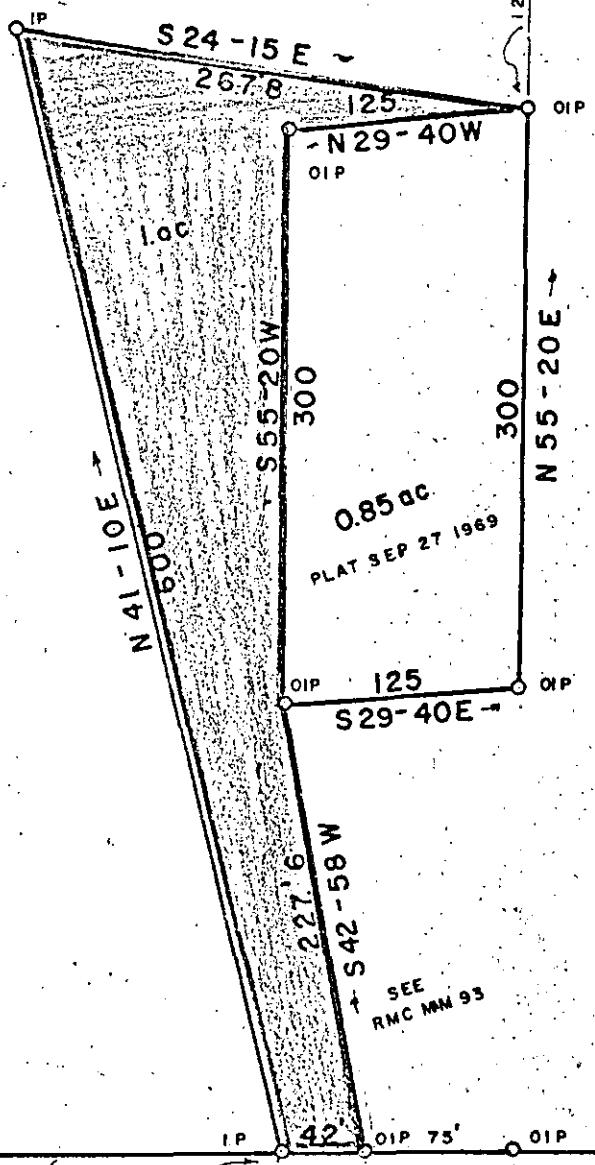

MICROFILMED

FINLEY BRIDGE RD

WHITE HORSE ROAD

FILED  
GREENVILLE CO. S.C.  
APR 21 8 44 AM '72  
OLLIE FARNSWORTH  
R.M.C.

PROPERTY OF  
**JOHN H. HOLLINGSWORTH**  
**VIRGINIA GAYLE HOLLINGSWORTH**

APR 21 1972  
28480

GREENVILLE COUNTY S. C.  
SCALE 1" = 100' MARCH 31, 1972

RECORDING FEE  
PAID \$ 1.25

40-42