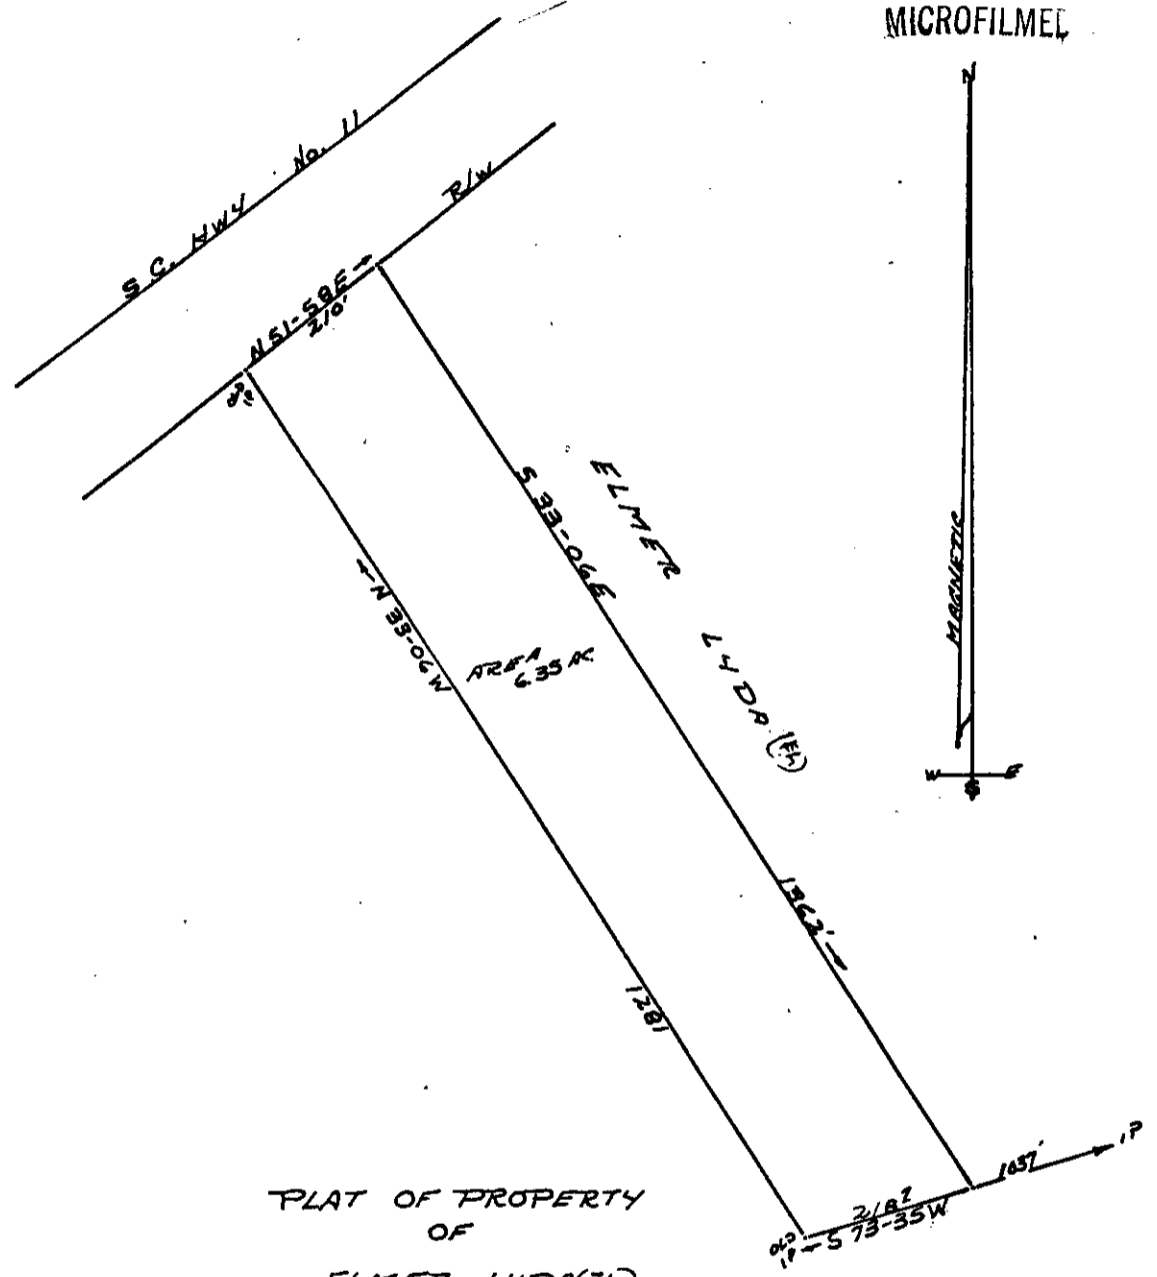

4-0-340
MICROFILMED

PLAT OF PROPERTY
OF
ELMER LYDA (EL)

JUL 6 1976

CLEVELAND TWP GREENVILLE CO
STATE OF SOUTH CAROLINA
TERRY T. DILL
REC. CELLS
No 104
SCALE 1" = 200' 9-16-749
4-0-340

462
ELMER LYDA
4000 000 000
4000 000 000

SURVEYED & PLATTED
BY
CARL F. DUNCAN
JUL 6 12 46 PM '76

GREENVILLE CO. S. C.