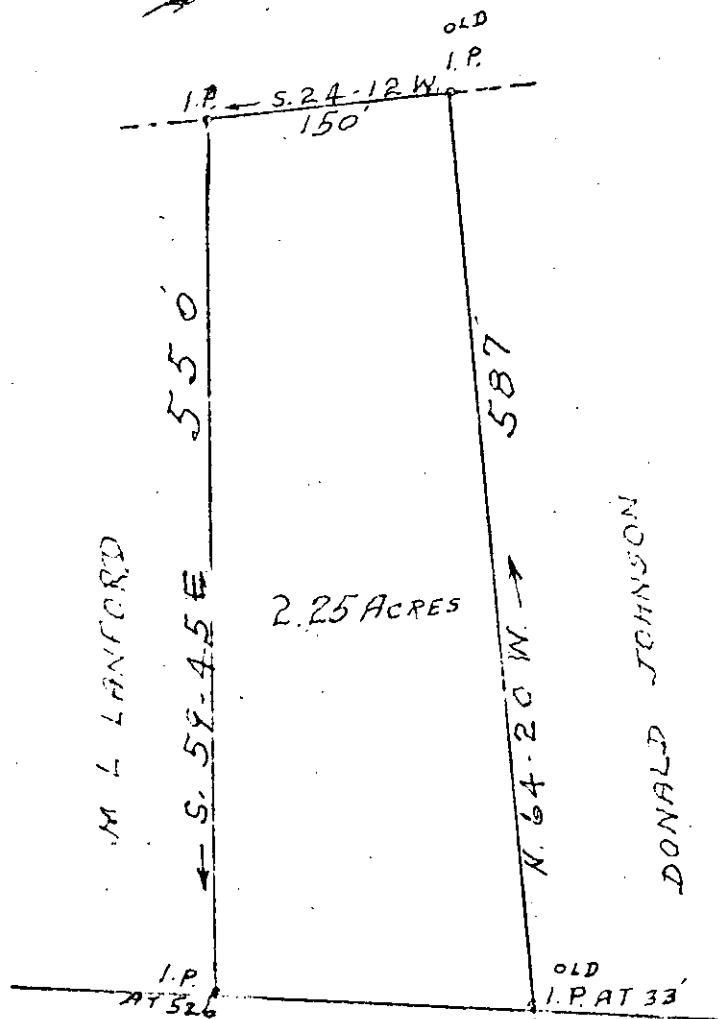

✓ 4-0-324

MICROFILMED

TO HWY #280 MCELHANEY ROAD

FILED
GREENVILLE CO. S.C.
MAR 12 12 00 PM '76
DONNIE S. TAKERSLEY
R.H.C.

PROPERTY OF
M. L. LANFORD

ONEAL TOWNSHIP GREENVILLE CO.
SOUTH CAROLINA

SCALE: 1" = 100 FEET FEB • 9 • 1976

23176

POSTAGE PAID 13 RECORDING FEE 125
Photo

H. S. BROCKMAN, RLS #959
GREER, S.C.