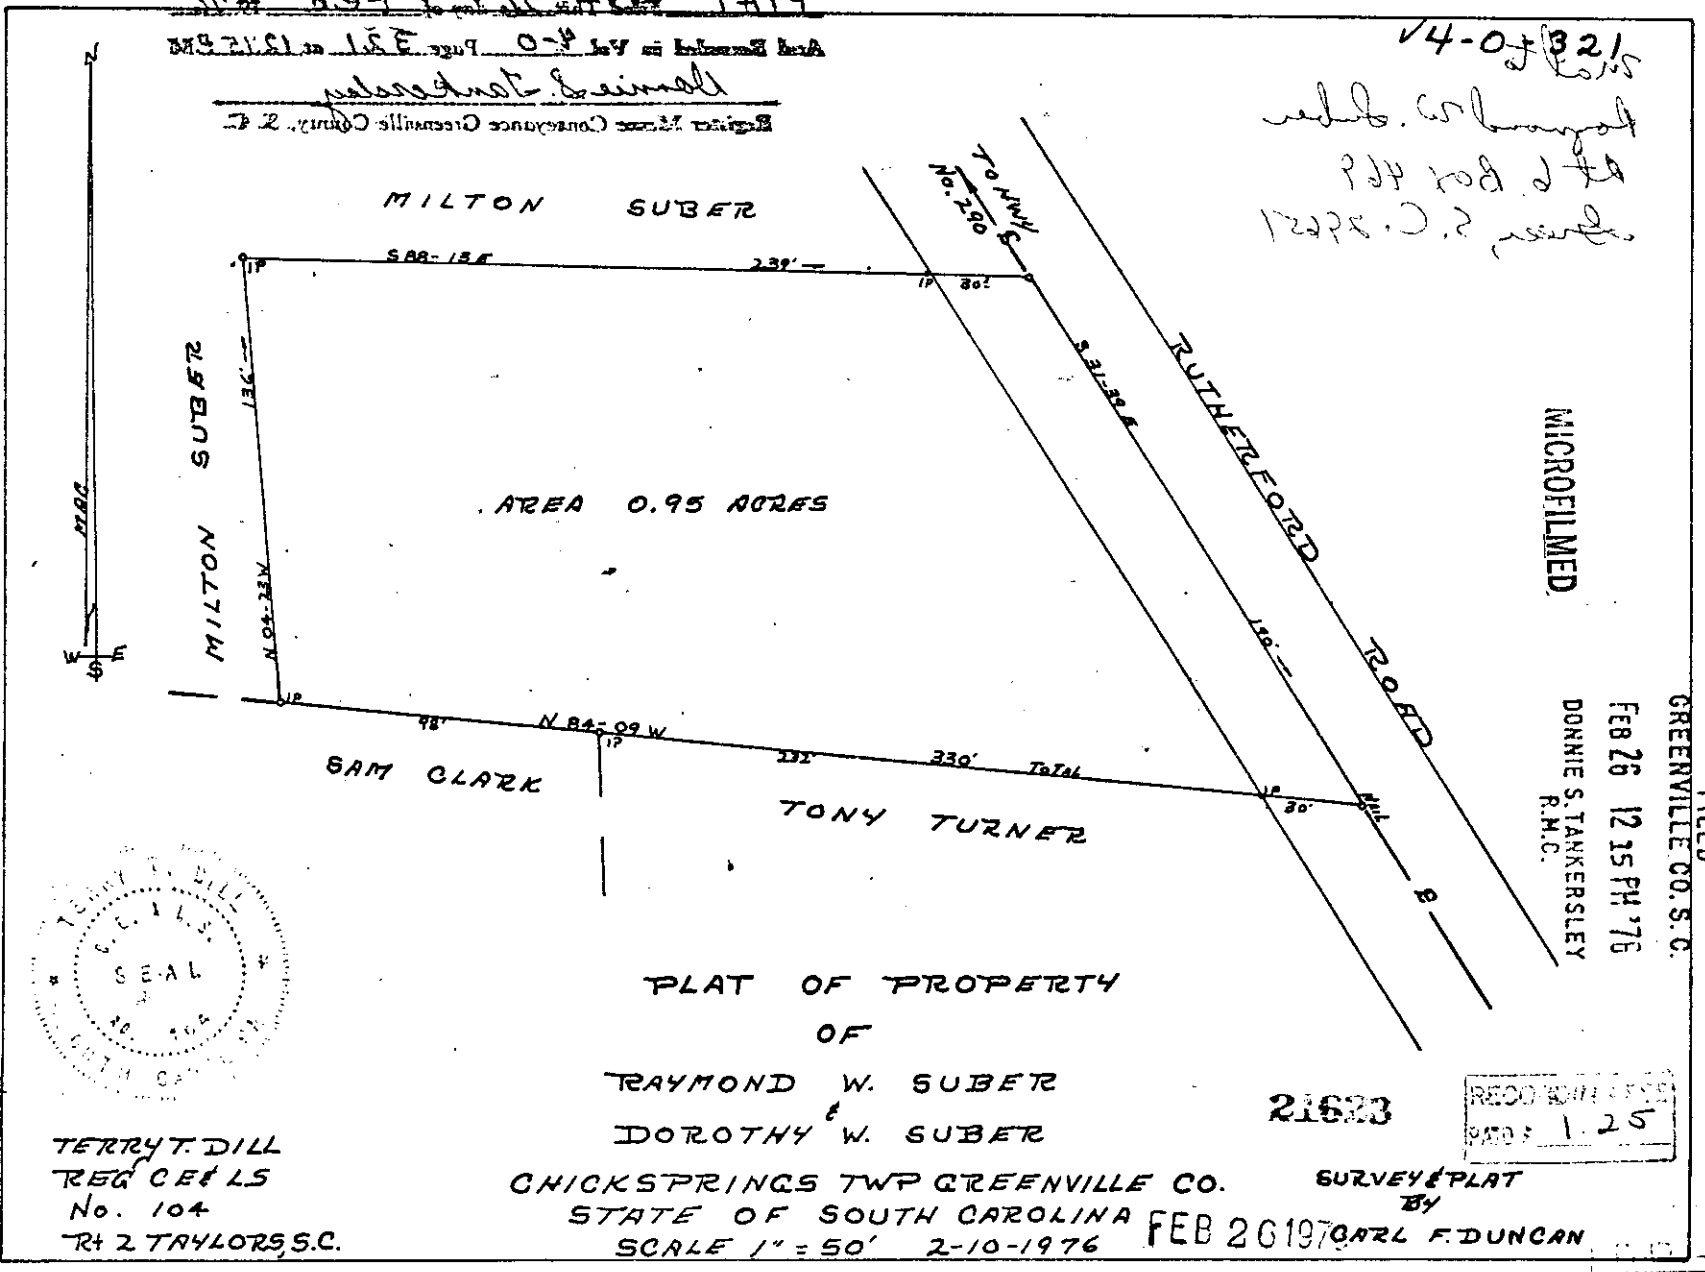

PLAT: PART OF ...
Ad. Bound. in Vol. 4-0 Page 321 of 1912 B.M.
James B. Tankersley
Registered Professional Surveyor Greenville County, S.C.

14-01321

rel. to buyout
at lot 44
Truss, C. 20221

MICROFILMED

FEB 26 12 15 PM '76
DONNIE S. TANKERSLEY
R.M.C.

GREENVILLE CO. S. C.

FILED

79.2-1-

TERRY T. DILL
REG. C.E.T.S.
No. 104
Rt 2 TAYLORS, S.C.

PLAT OF PROPERTY
OF
RAYMOND W. SUBER
DOROTHY W. SUBER

CHICKSPRINGS TWP GREENVILLE CO. SURVEY & PLAT
STATE OF SOUTH CAROLINA BY
SCALE 1" = 50' 2-10-1976 FEB 26 1976 CARL F. DUNCAN