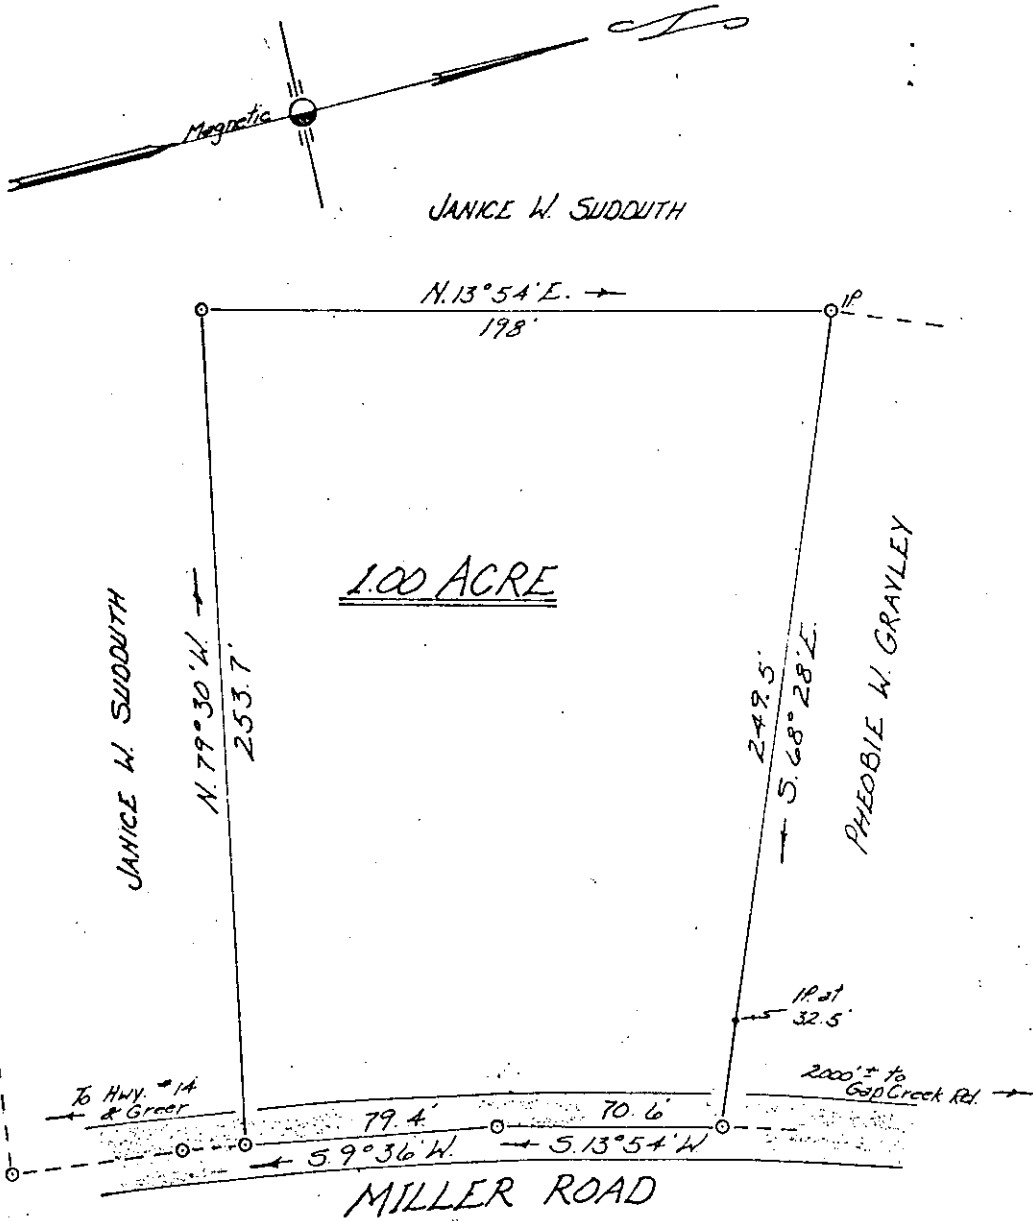

MICROFILMED

✓ 4-0-295

PROPERTY OF
JANICE W. SUDDUTH

Located approx. 2 miles North of Greer

ONEAL TOWNSHIP GREENVILLE COUNTY
 SOUTH CAROLINA

SCALE: 1" = 50 FEET

NOV. 10, 1975

FILED
 GREENVILLE CO. S.C.
 NOV 21 2 53 PM '75
 DONNIE S. TANKERSLEY
 R.H.C.