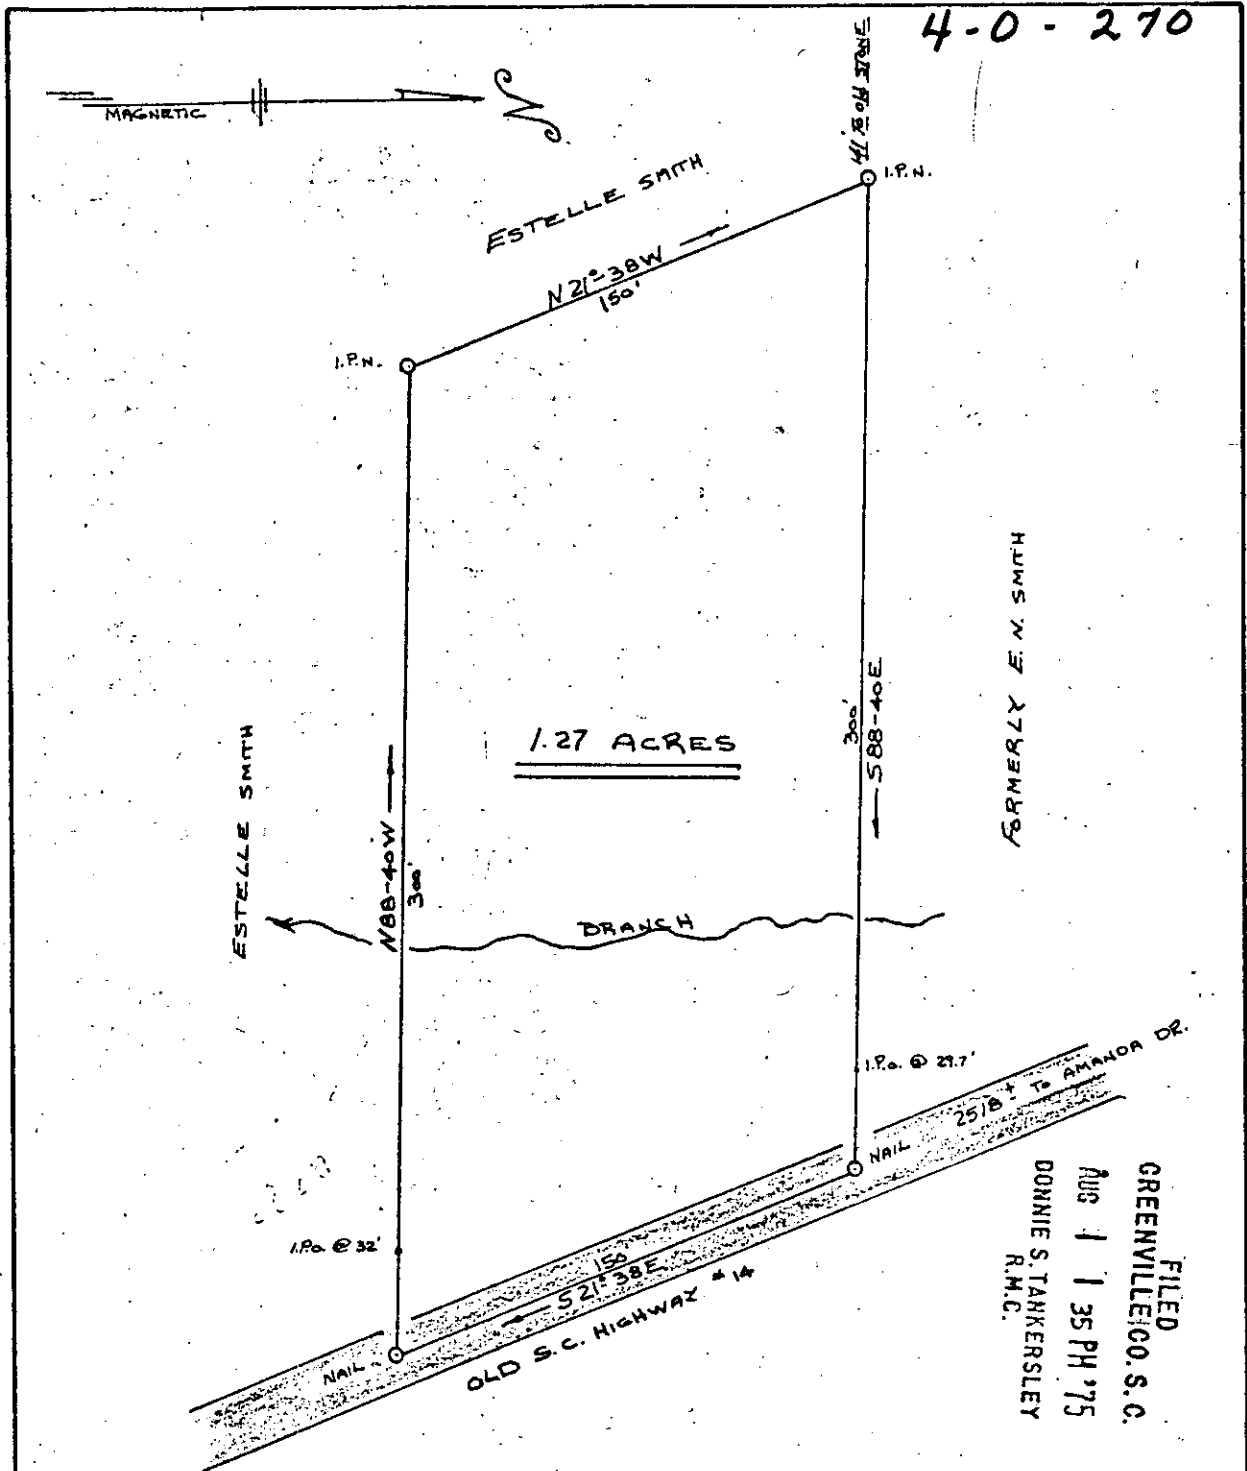

4-0-270

FILED
GREENVILLE CO. S.C.
AUG 1 1 35 PM '75
DONNIE S. TANKERSLEY
R.M.C.

PROPERTY OF
SHELLA DILL HOWARD

LOCATED APPROX. 3 MILES SOUTH OF GREER

GREENVILLE COUNTY SOUTH CAROLINA

SCALE 1" = 50' SEPT. 27, 1974

2908
✓ 40-270

Jri-State Surveyors
109 Few Street
Greer, S. C. 29651

Photo

FIELDWORK: RICHARD BECK
PLATTED: " "
CHECKED: JOHN A. SIMMONS

RECORDING FEE
PAID \$ 7.25

POSTAGE
PAID .10