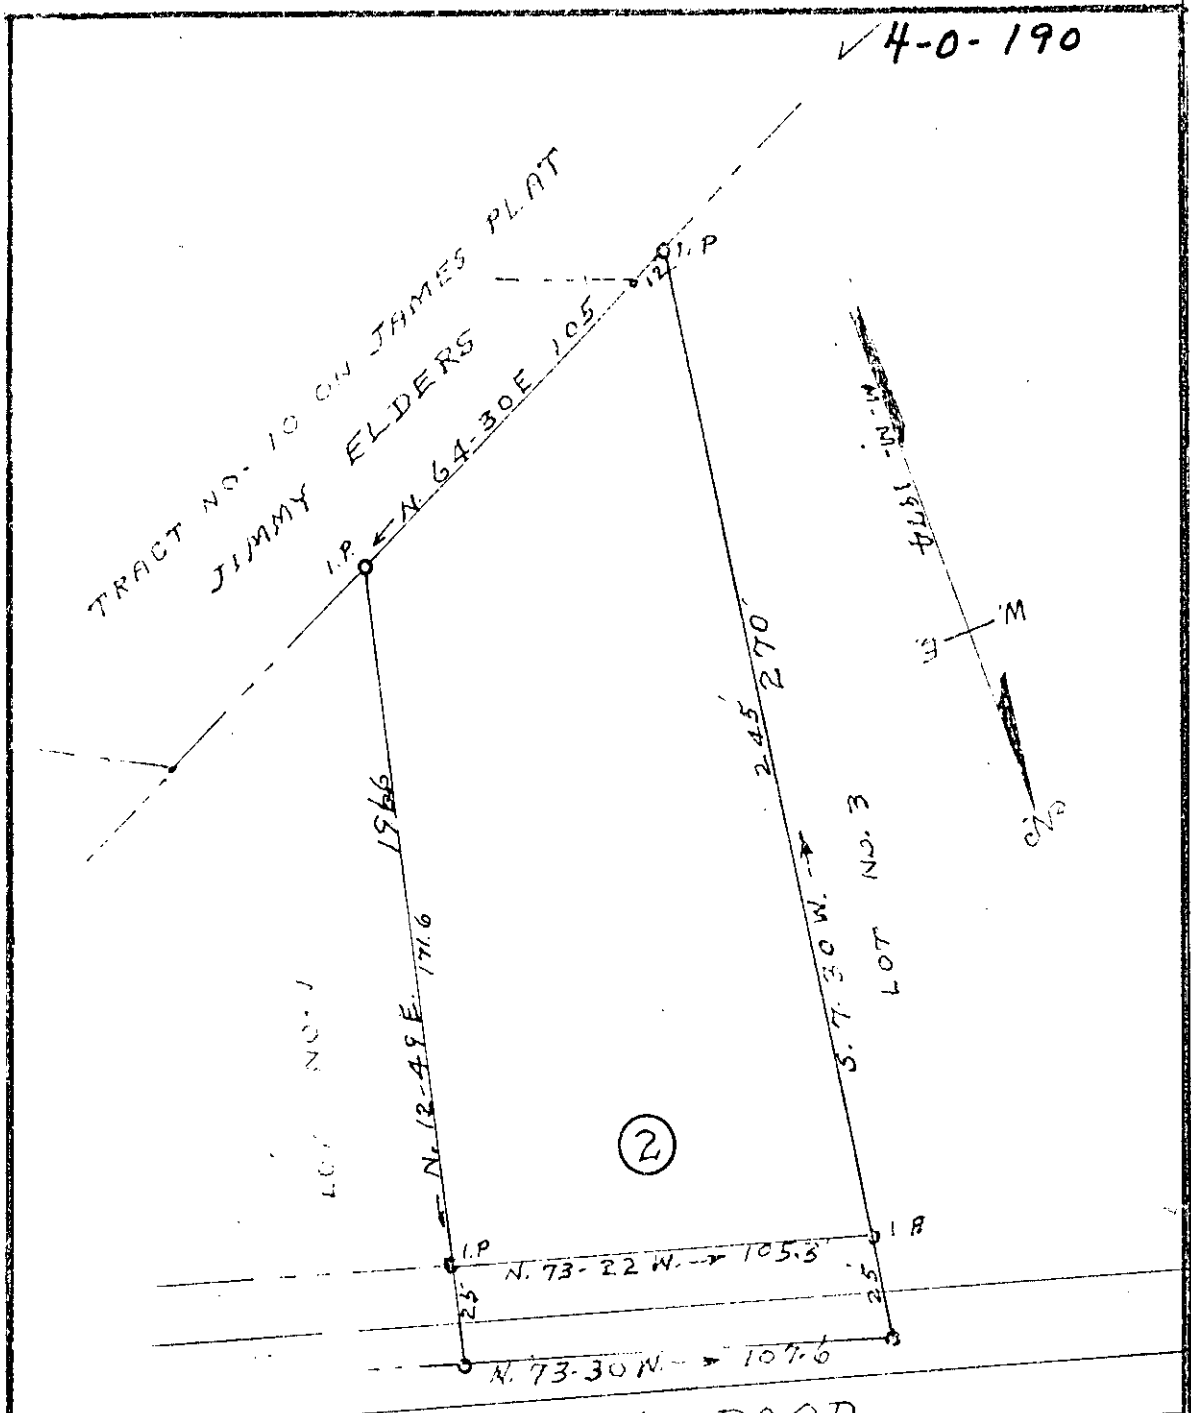

✓ 4-0-190

PROPERTY OF
FLORENCE B. WHILDEN

LOCATED NEAR MILFORD BAPTIST CHURCH
ONEAL TOWNSHIP GREENVILLE COUNTY

SOUTH CAROLINA

DEC 11 1974

SCALE: 1" = 40 FEET

OCTOBER 23 1974

14332

LOT NO. 2 IN THE SUBDIVISION
OF TRACT NO. 9 AS SHOWN ON
PLAT OF F. G. JAMES PROP
ERTY - OCT. 1947

H. S. BROCKMAN, R. L. S. H. S. T. Y.
GREER, S. C.

RECORDING FEE
PAID \$ 1.25

Photo

GREENVILLE CO. S. C.
DEC 11 9 25 AM '74
BONNIE S. TANKERSLEY
R.H.C.