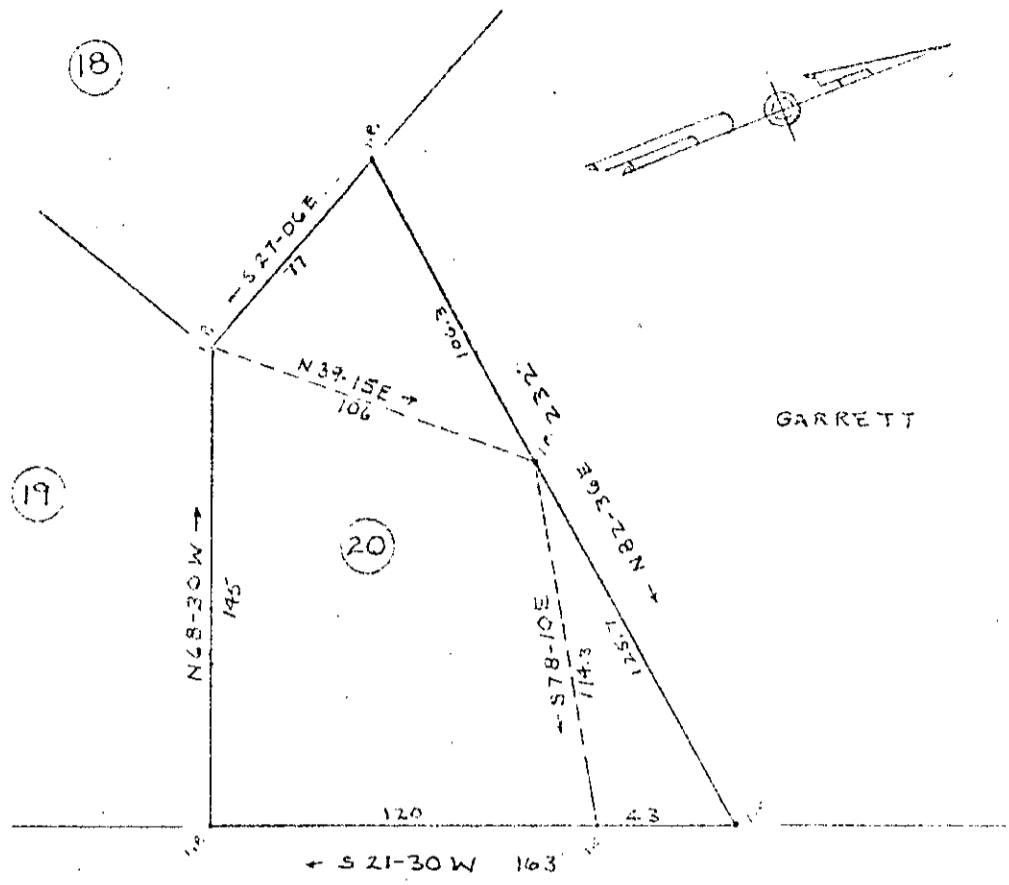

MICROFILMED

4-0-118

RILEY ROAD

FILED
 GREENVILLE CO. S.C.
 MAY 6 1 17 PM '74
 DONNIE S. TANKERSLEY
 R.M.C.

REVISION OF

LOT 20

RILEY ESTATES

NEAR THE CITY OF GREENVILLE

GREENVILLE COUNTY S.C.

WFB SURVEYING & MAPPING CO

MAY 6 1974

SCALE 1"=50'

OCT. 14, 1965

RECORDING FEE
 PAID \$ 1.25

27986 RECORDED MAY 6 '74