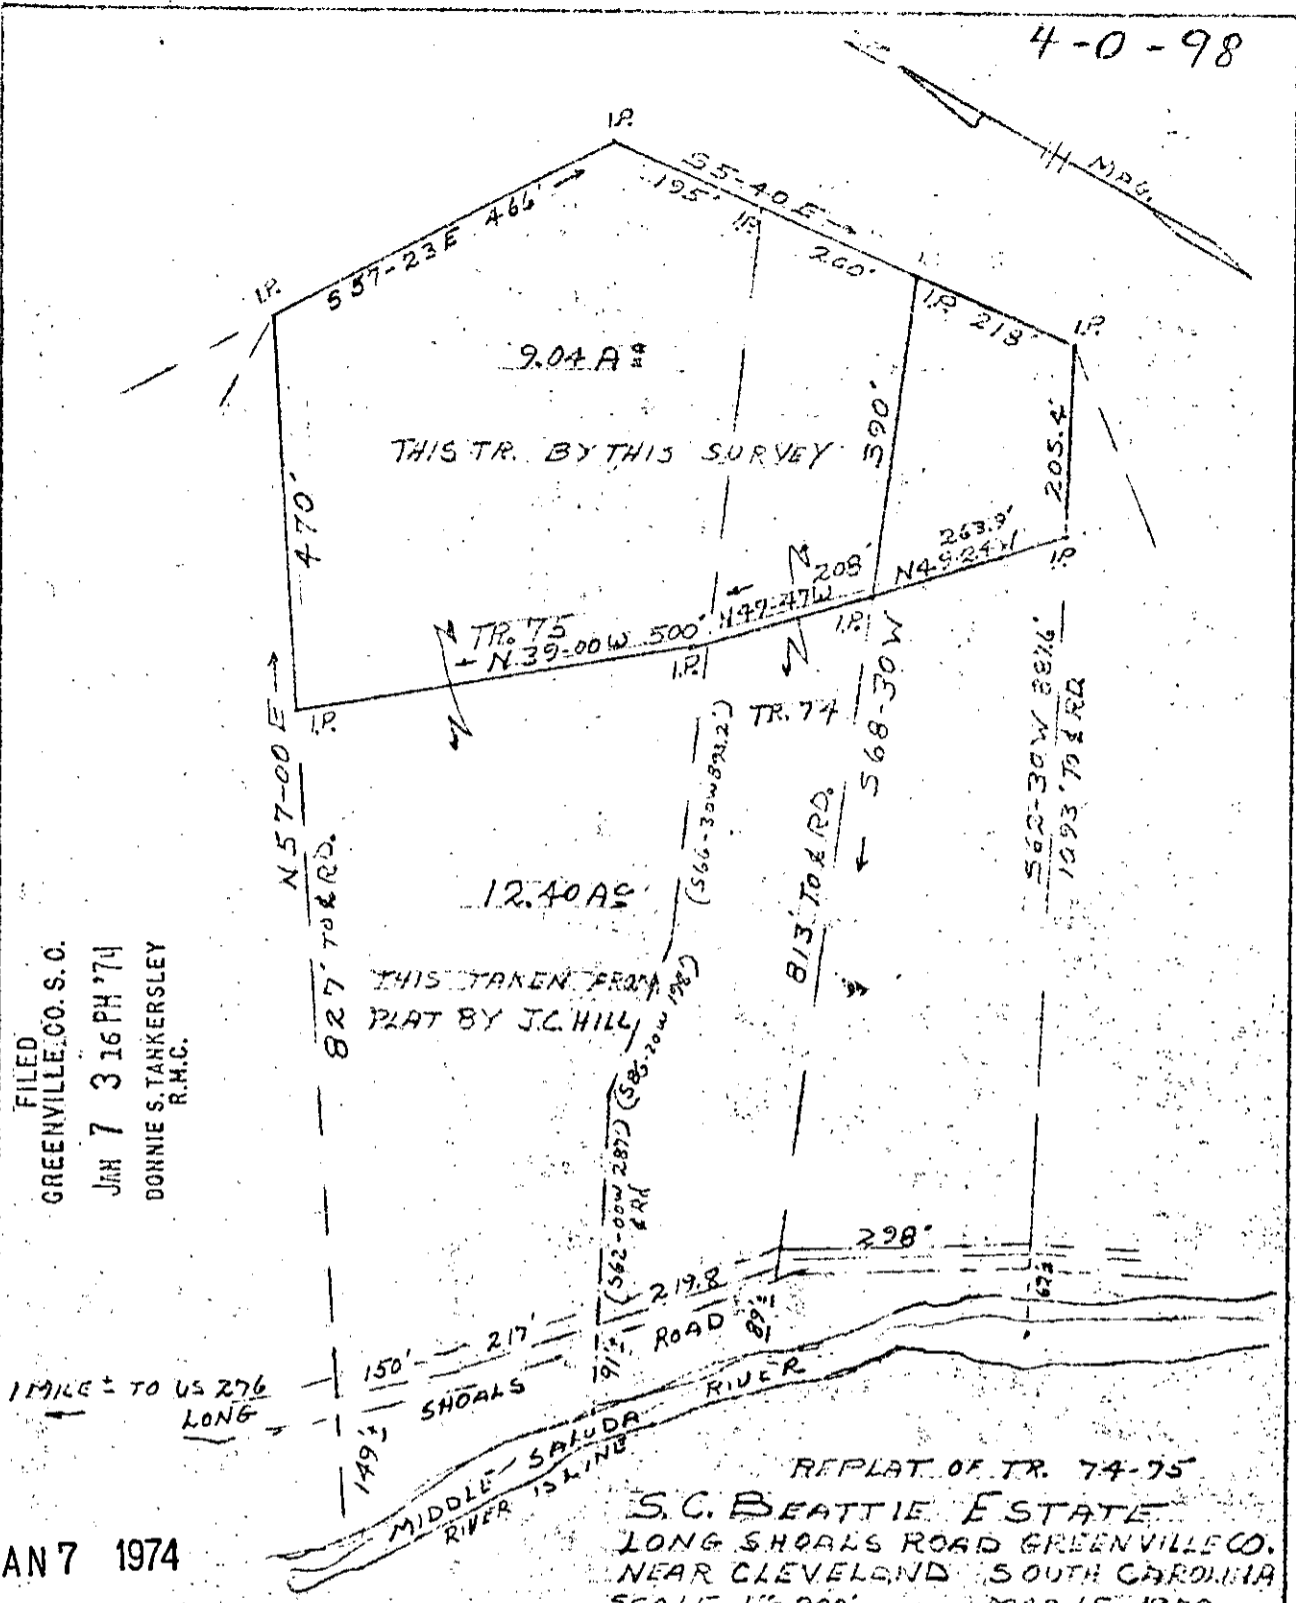

4-0-98

FILED  
GREENVILLE CO. S. O.  
JAN 7 3 16 PM '74  
DONNIE S. TANKERSLEY  
R.M.C.

JAN 7 1974

REPLAT. OF TR. 74-75  
S.C. BEATTIE ESTATE  
LONG SHOALS ROAD GREENVILLE CO.  
NEAR CLEVELAND SOUTH CAROLINA  
SCALE 1"=200' MAR 15, 1972  
C.F. WEBB R.L.S. 1577 GREENVILLE S.C.

RECORDING FEE  
PAID \$ 1.25

17158

RECORDED JAN 7 '74 4-0-98

Photo