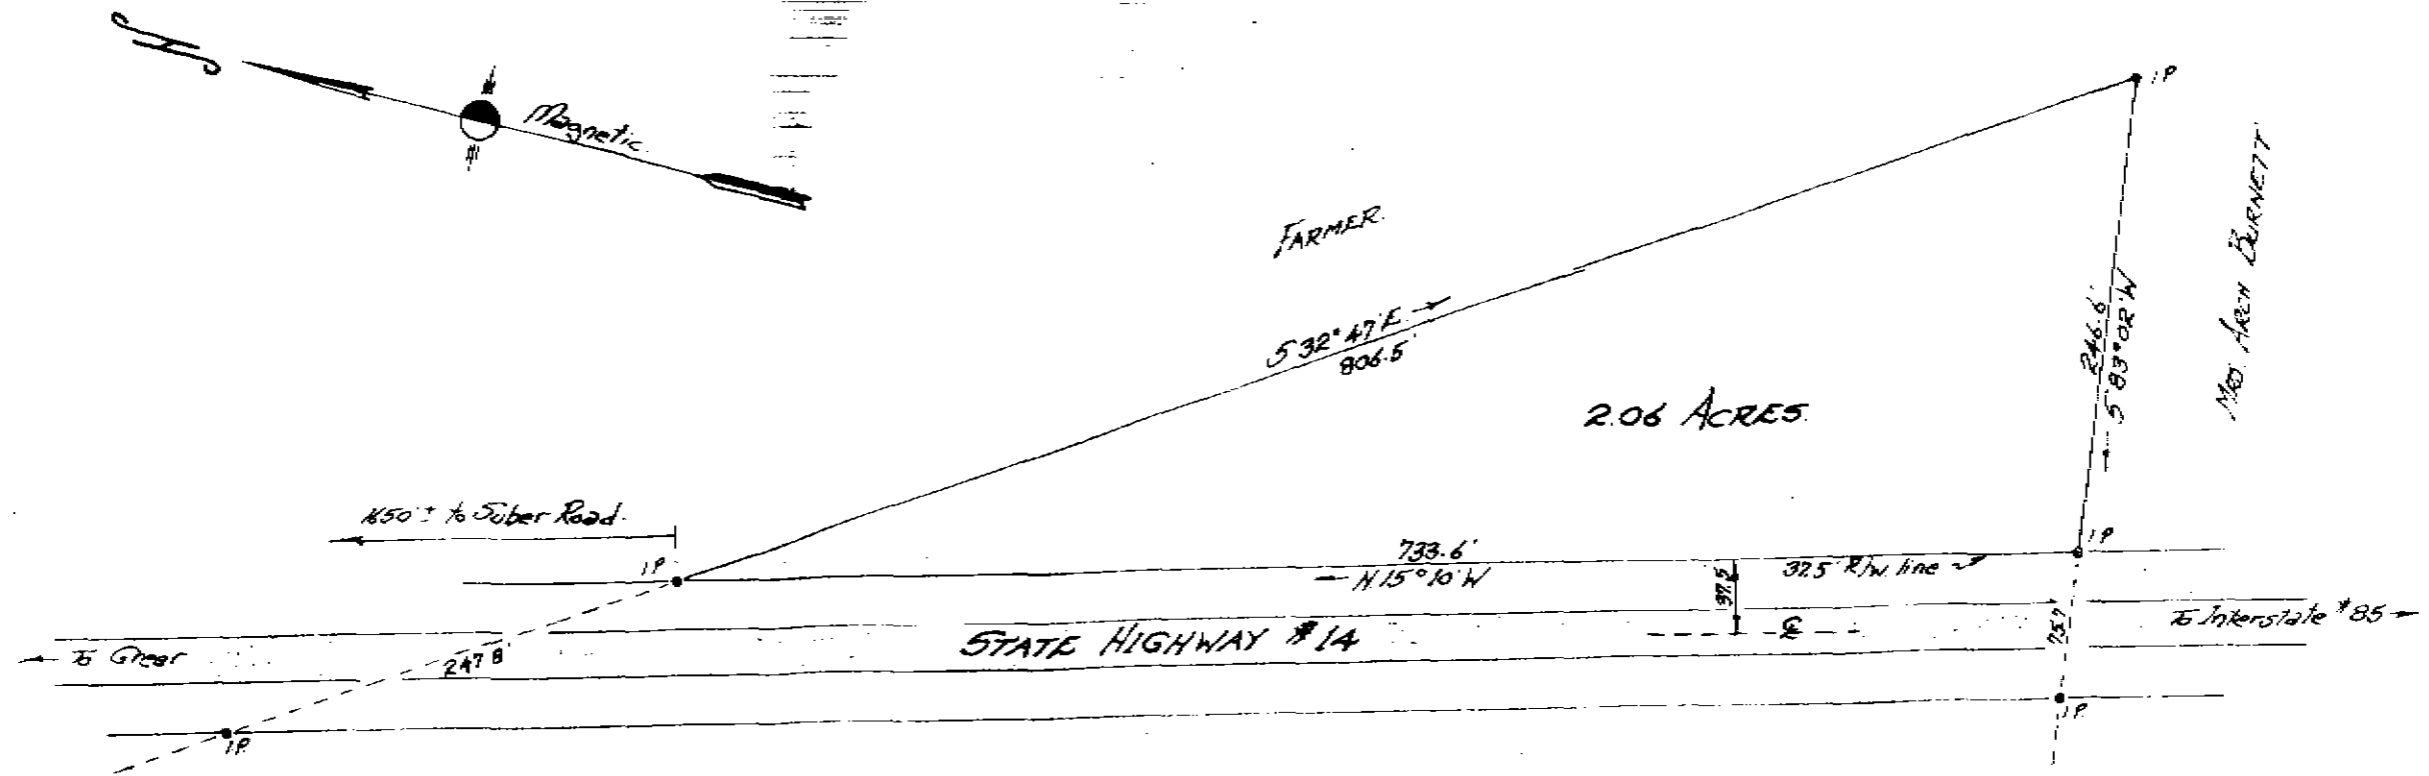

MICROFILMED

24423
13
4M 169 4:59 P
Ollie Farnsworth

PROPERTY OF
JOSEPH TROY BISHOP

located approx. 2 miles South of Greer

CHICK SPRINGS TOWNSHIP GREENVILLE COUNTY
 SOUTH CAROLINA.

John A. Simmons, Reg Surveyor #2212.
 Greer, SC

SCALE: 1" = 100 FEET

FEB. 21 1972

Survey made May 16, 1970

24423

RECORDING FEE
 PAID \$ 1.00

MAR 13 1972

FILED
 GREENVILLE CO. S. C.
 MAR 13 2 59 PM '72
 OLLIE FARNSWORTH
 R.M.C.