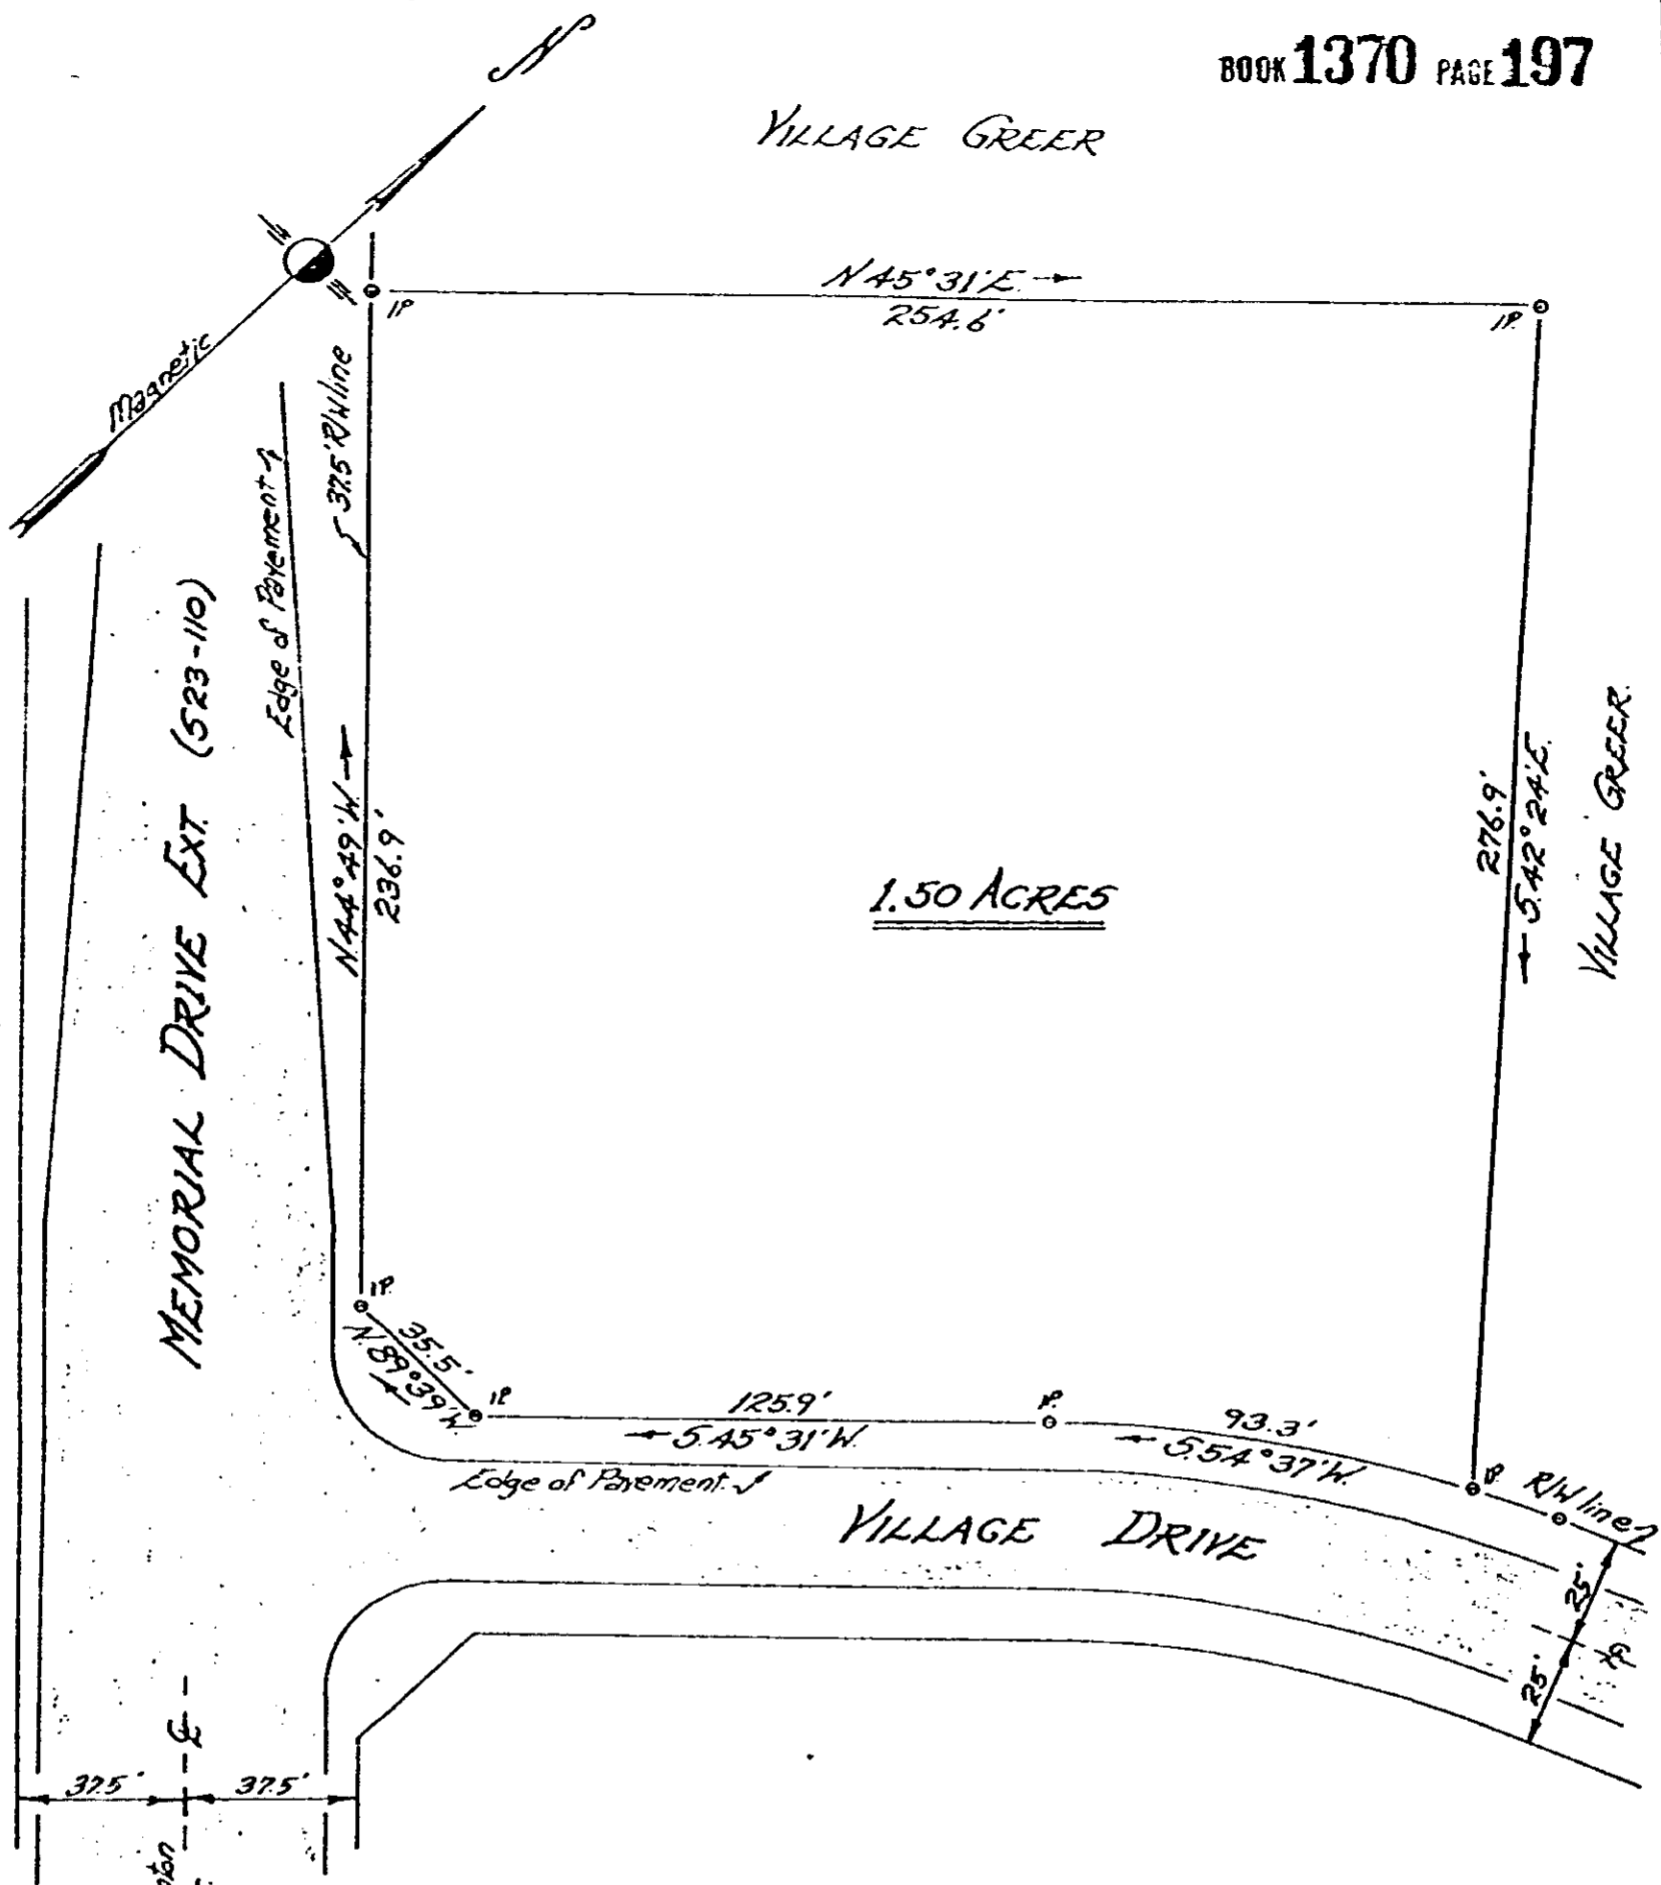

VILLAGE GREER

1.50 ACRES

PROPERTY OF
JOHN E. WALTON

Located in Greer

GREENVILLE COUNTY,

SOUTH CAROLINA.

SCALE: 1" = 50 FEET

MAY 19 1976.

Tri-State Surveyors
109 Few Street
Greer, S. C. 29651

32119

RECORDED JUN 14 '76 At 1:31 P.M.

4328 RV-21