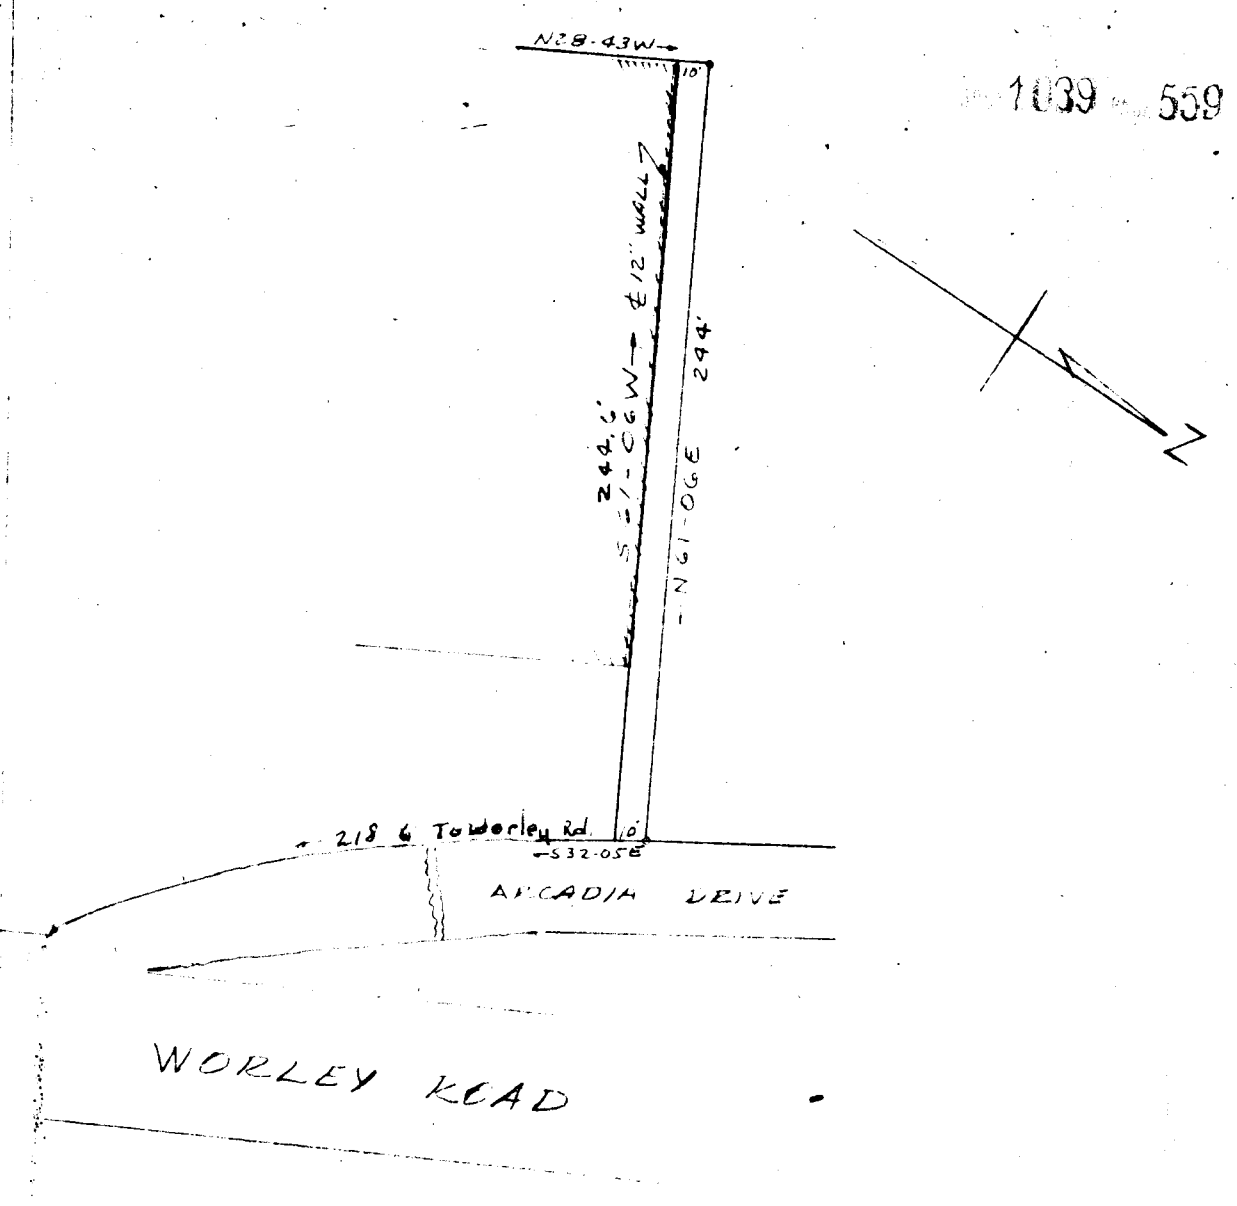

1039 559

PROPERTY OF
 PATEWOOD CORPORATION
 NEAR GREENVILLE, S.C.

AUG 18, 1966 SCALE 1" = 50'

BY: H. C. Clark, Jr.
 SURV. NO. 2564

RELEASE & Plat Recorded September 1st,
 1966, at 4:18 P.M. #6247