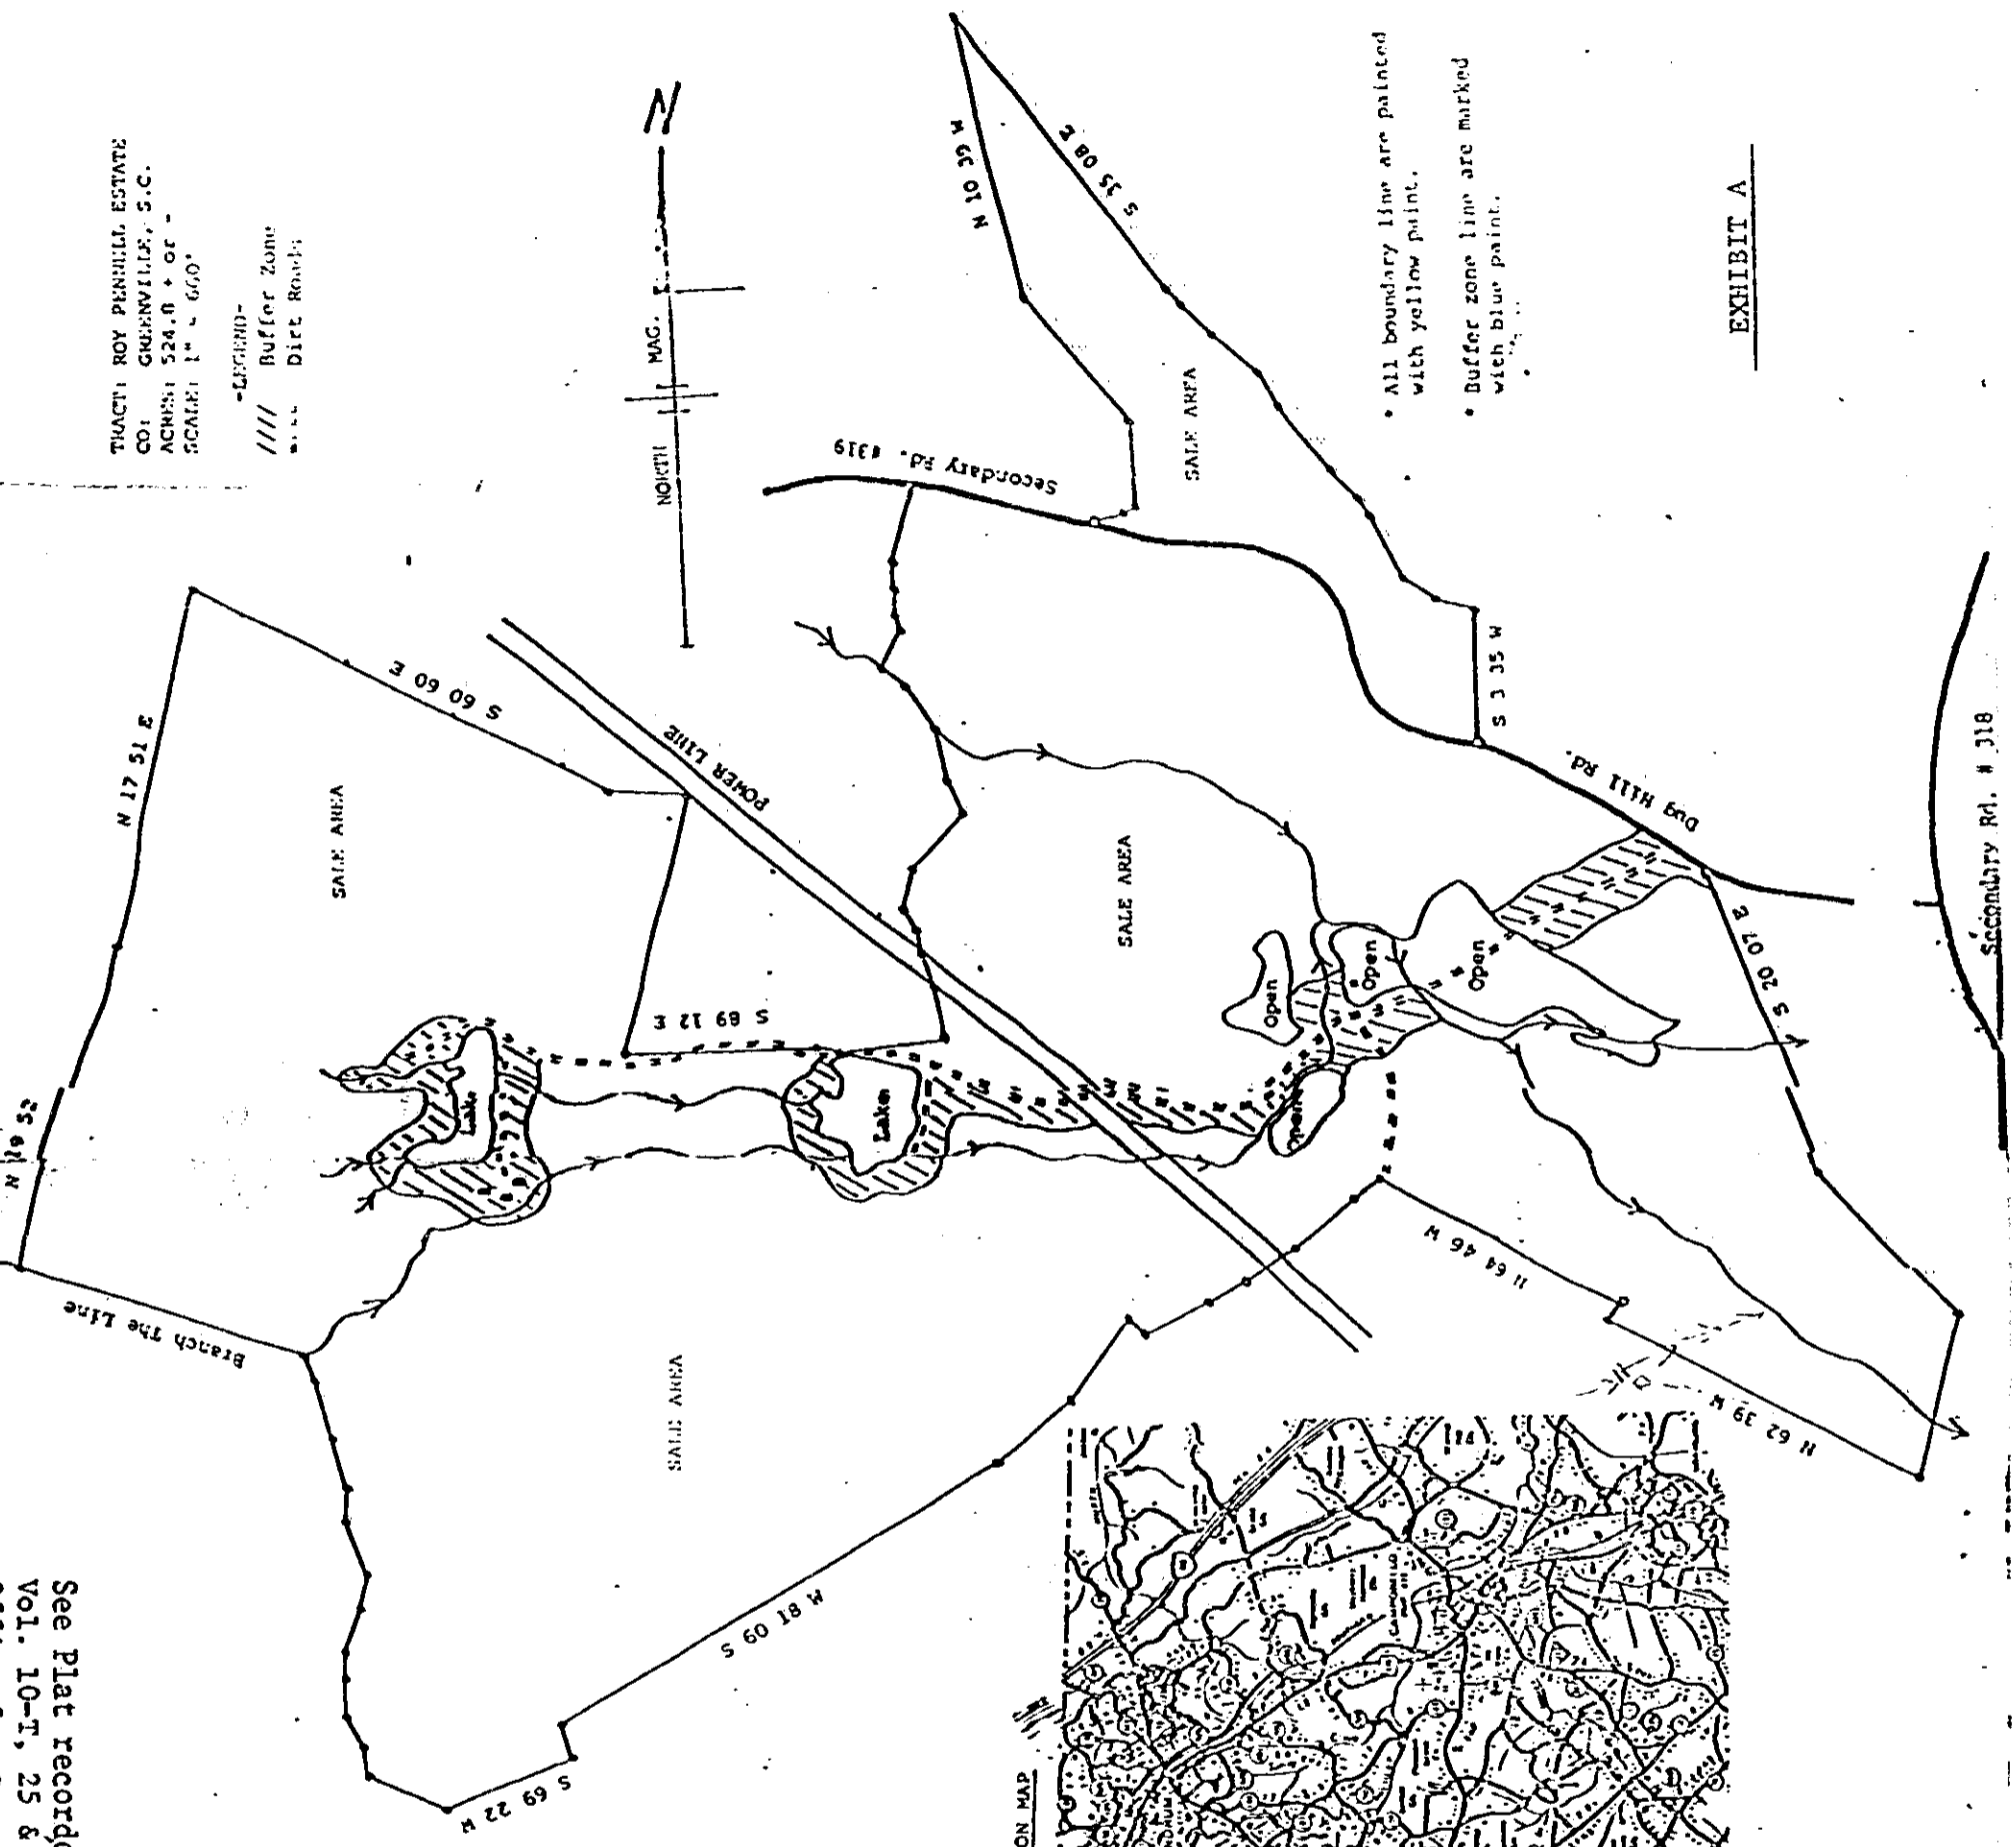

TRACT: ROY PENNELL ESTATE
 COUNTY: GREENVILLE, S.C.
 BOOK: 524 OF 660
 PAGE: 1 OF 1

Legend:
 - - - - - Buffer Zone
 // // // // // Dirt Roads

- All boundary lines are painted with yellow paint.
- Buffer zone lines are marked with blue paint.

EXHIBIT A

VOL 1222 PAGE 551

MAP SCALE

RECORDED SEP 24 1984

at 11:32 AM 9124
 See Plat recorded August 2, 1984
 Vol. 10-T, 25 & 26, in the R.M.C.
 Office for Greenville County