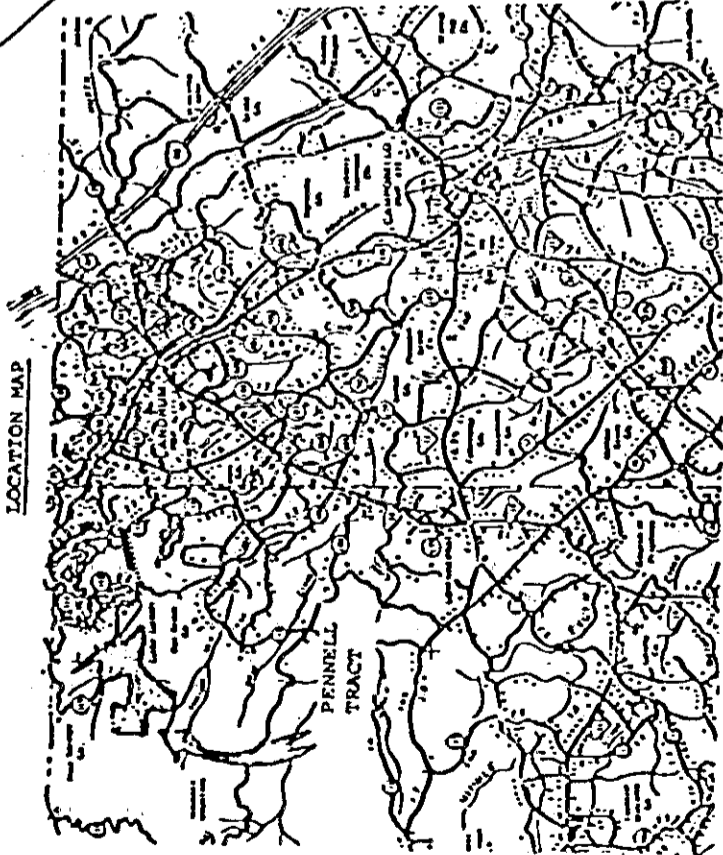

TRACT: ROY PENNELL ESTATE
 COUNTY: GREENVILLE, S.C.
 BOOK: 524 OF 660
 PAGE: 1 OF 1

Legend:
 - - - - - Buffer Zone
 // // // // // Dirt Roads

- All boundary lines are painted with yellow paint.
- Buffer zone lines are marked with blue paint.

EXHIBIT A

VOL 1222 PAGE 551

MAP SCALE

RECORDED SEP 24 1984

at 11:32 AM 9124
 See Plat recorded August 2, 1984
 Vol. 10-T, 25 & 26, in the R.M.C.
 Office for Greenville County