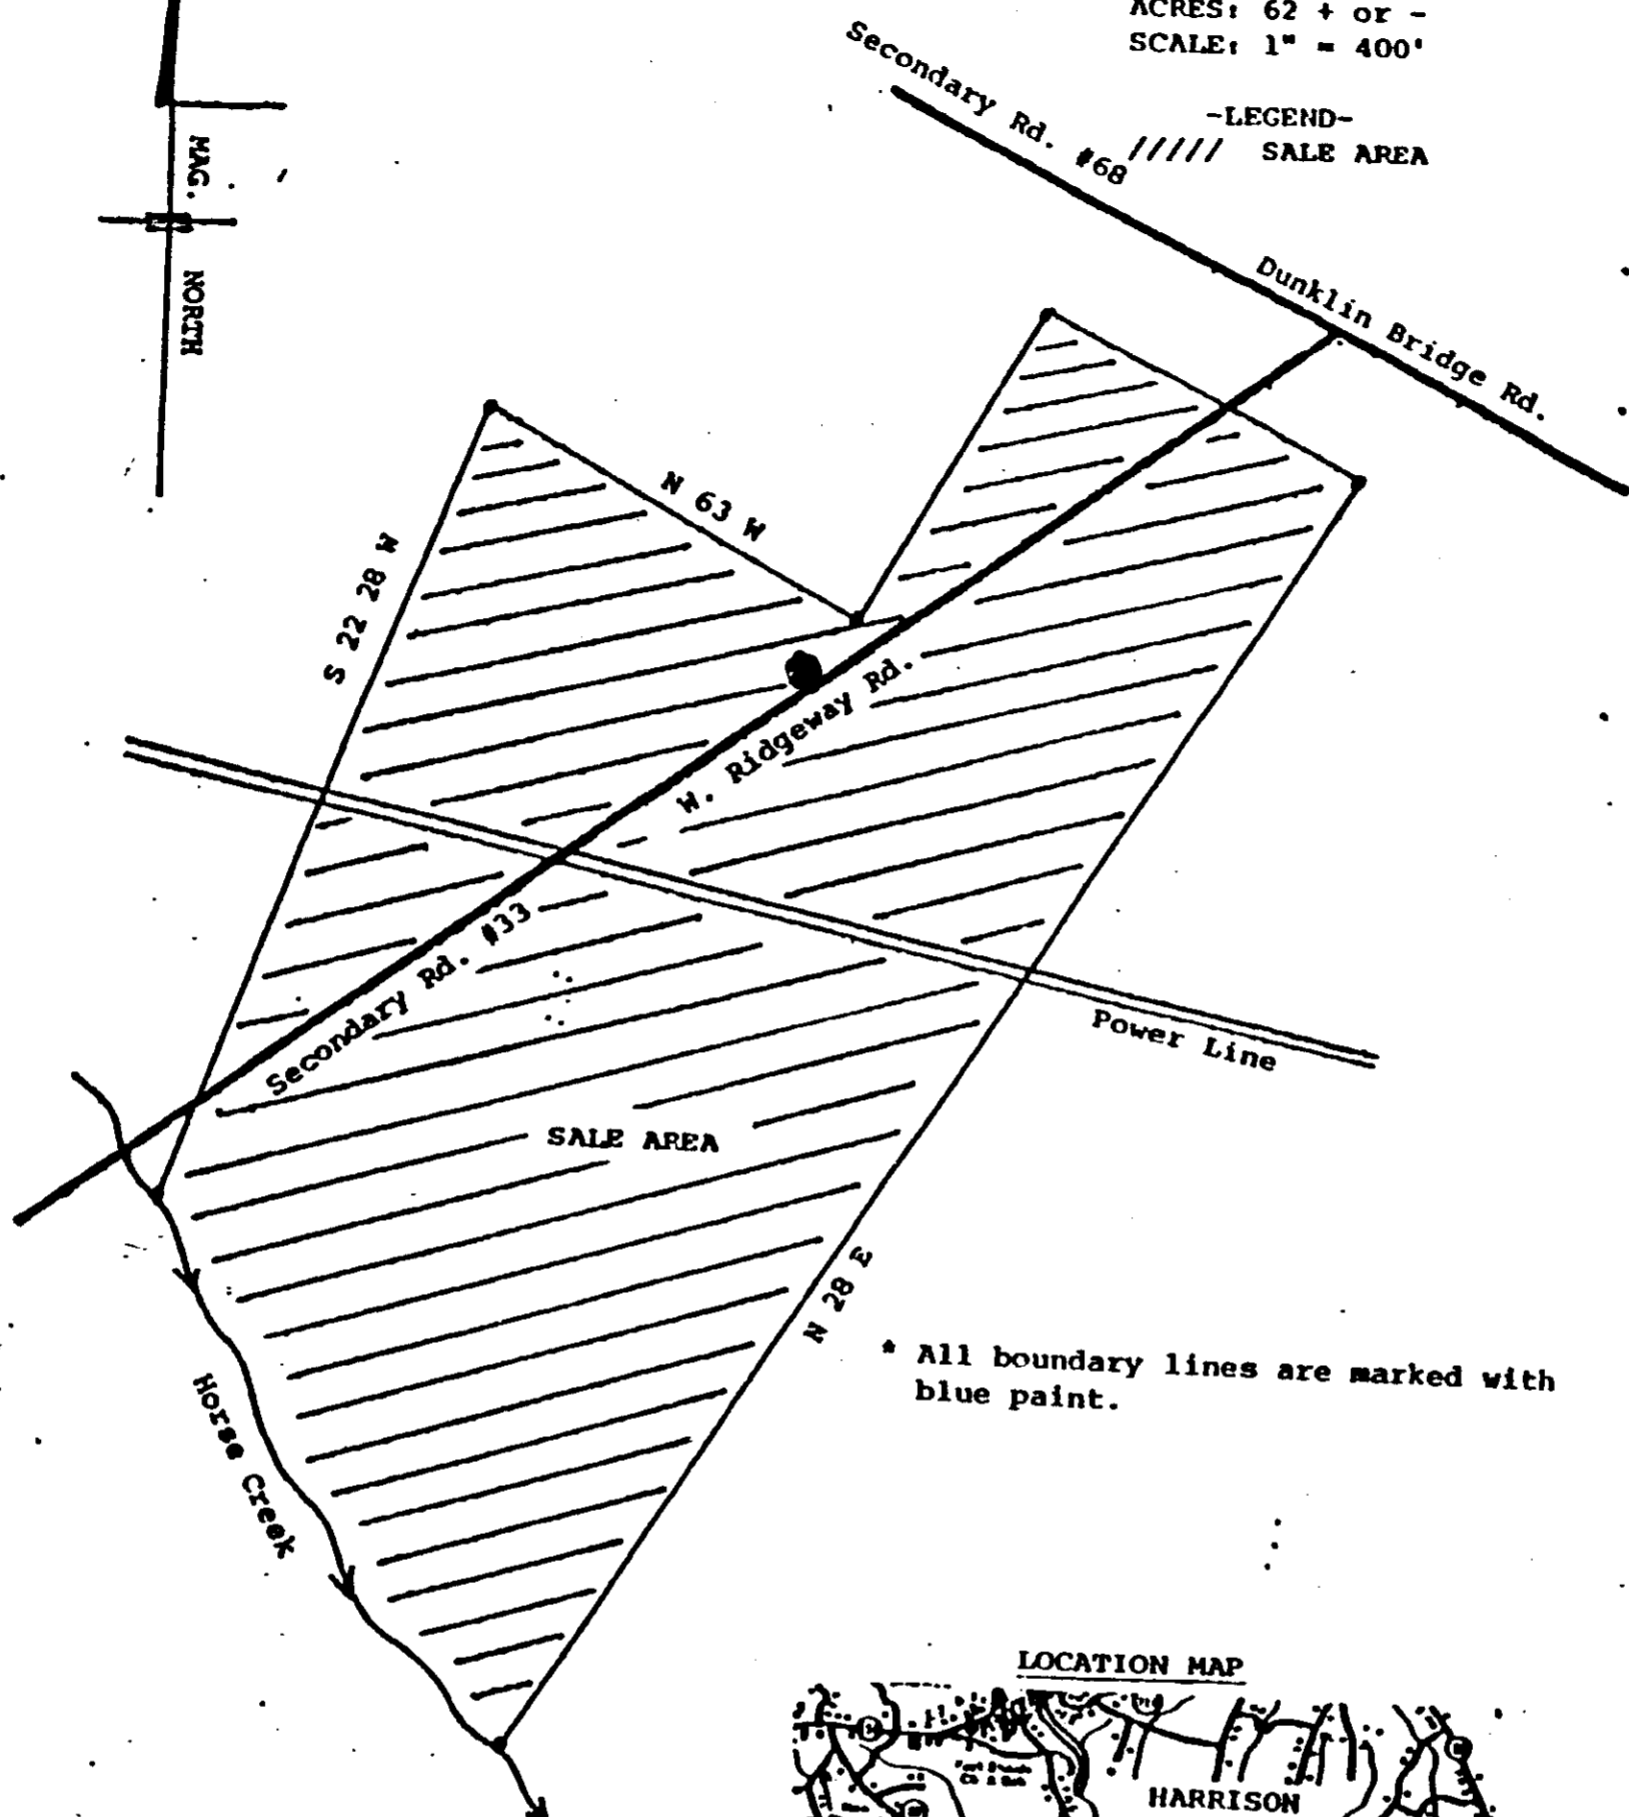

TRACT: HARRISON
CO: GREENVILLE, S.C.
ACRES: 62 + or -
SCALE: 1" = 400'

-LEGEND-
///// SALE AREA

* All boundary lines are marked with blue paint.

LOCATION MAP

1
6
7
5

1328 W 21