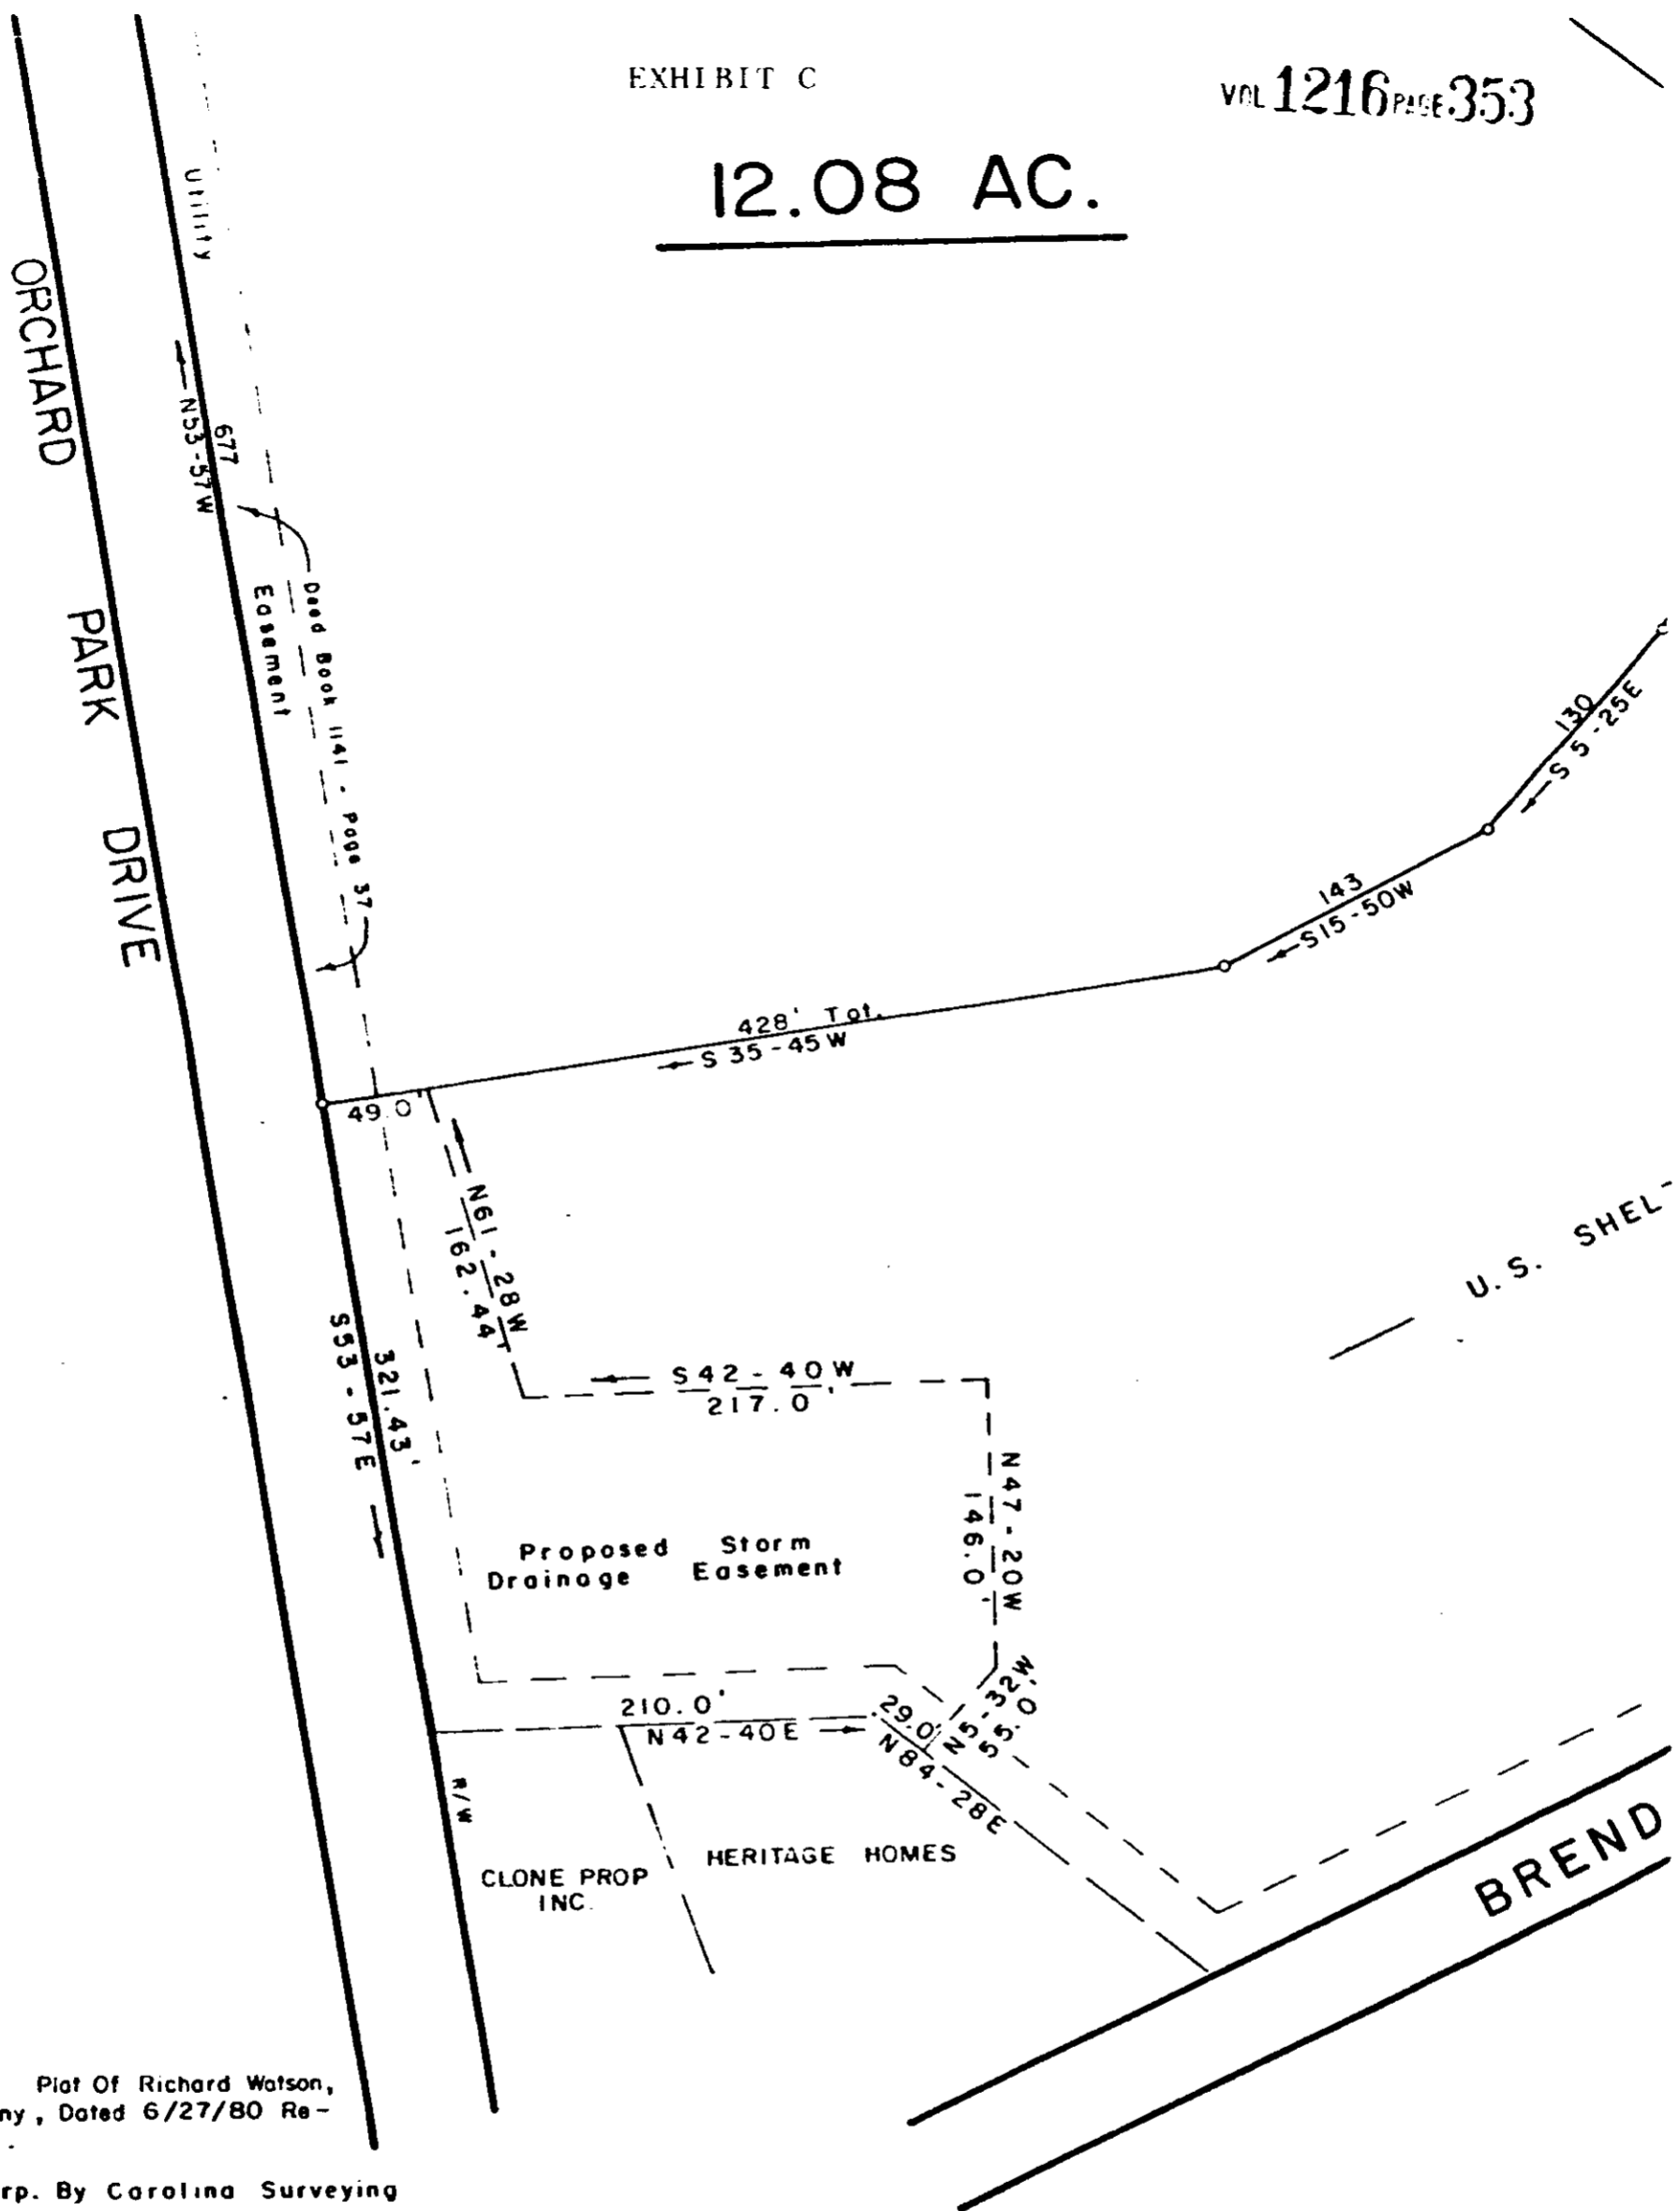

12.08 AC.

Plot Of Richard Watson,  
 Company, Dated 6/27/80 Re-  
 7/80.  
 er Corp. By Carolina Surveying

icing Easements of  
 ons Not Shown Hereon  
 At This Time .

PROPERTY OF  
 U. S. SHELTER CORPORATION  
 ORCHARD PARK PROPERTY  
 GREENVILLE  
 SOUTH GREENVILLE  
 CAROLINA

RECORDED JUL 5 1984 11:24:27 AM

SOUTH

5-11

RECORDS

1328 RV 21